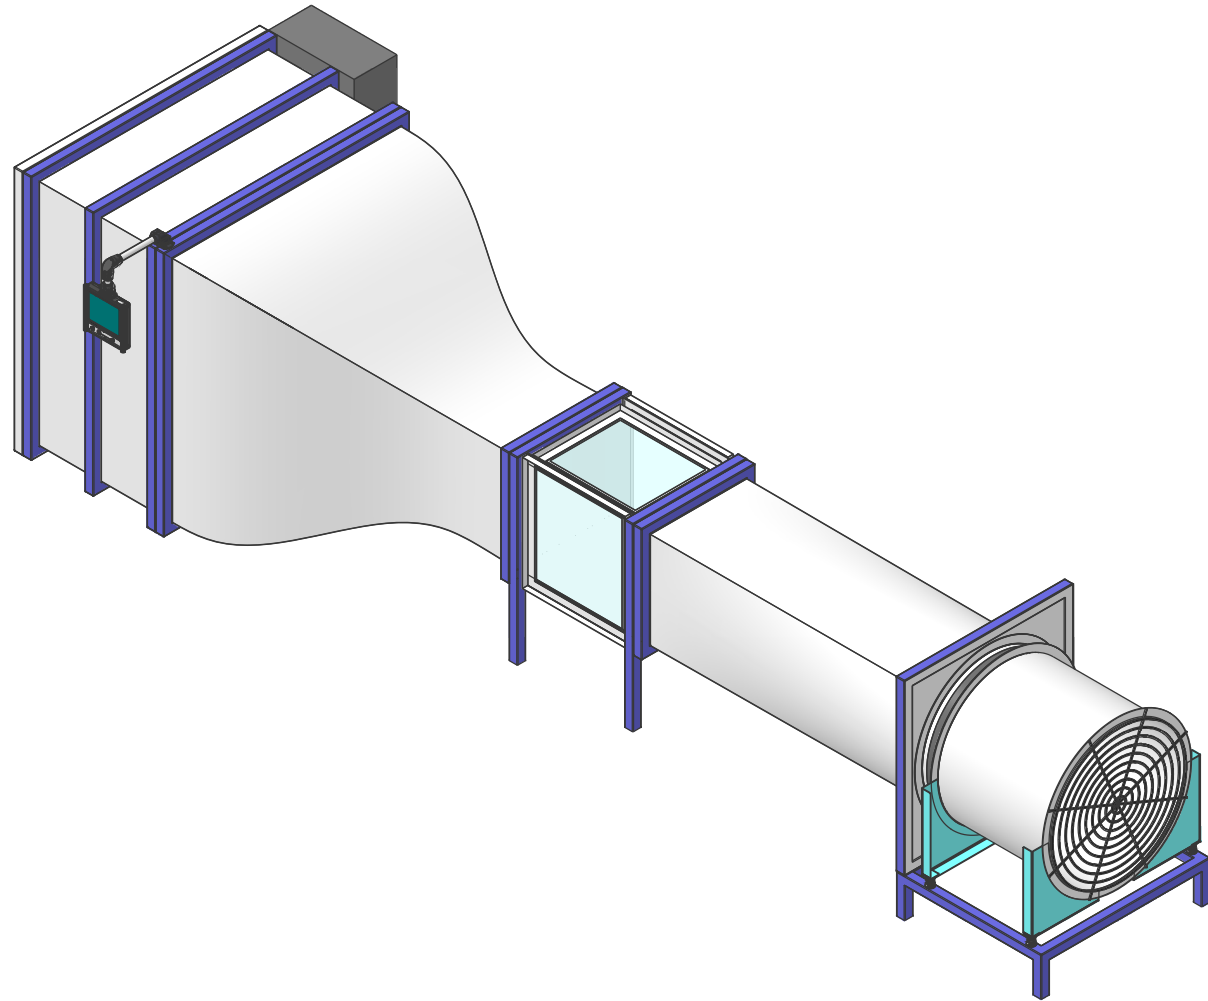

WT409S

Review: A

Ordernumber	Wind speed [m/s]	Current [A]	Review
WT409S-10-A	2...10	16*	A
WT409S-20-A	2...20	28*	A
WT409S-30-A	3...30	82*	A
WT409S-40-A	4...40	150*	A

*estimated values technical changes reserved

Specifications: (Customizing on request)

Working Section		
Width	[mm]	900
Height	[mm]	900
Length	[mm]	1000
Air Data		
Contraction	[-]	5,6
Turbulence Level (at 50 % wind speed)	[%]	1,1
Electrical Data		
Supply Voltage	[V/50Hz]	400
Temperature		
Operating Temp.	[°C]	-10...+40