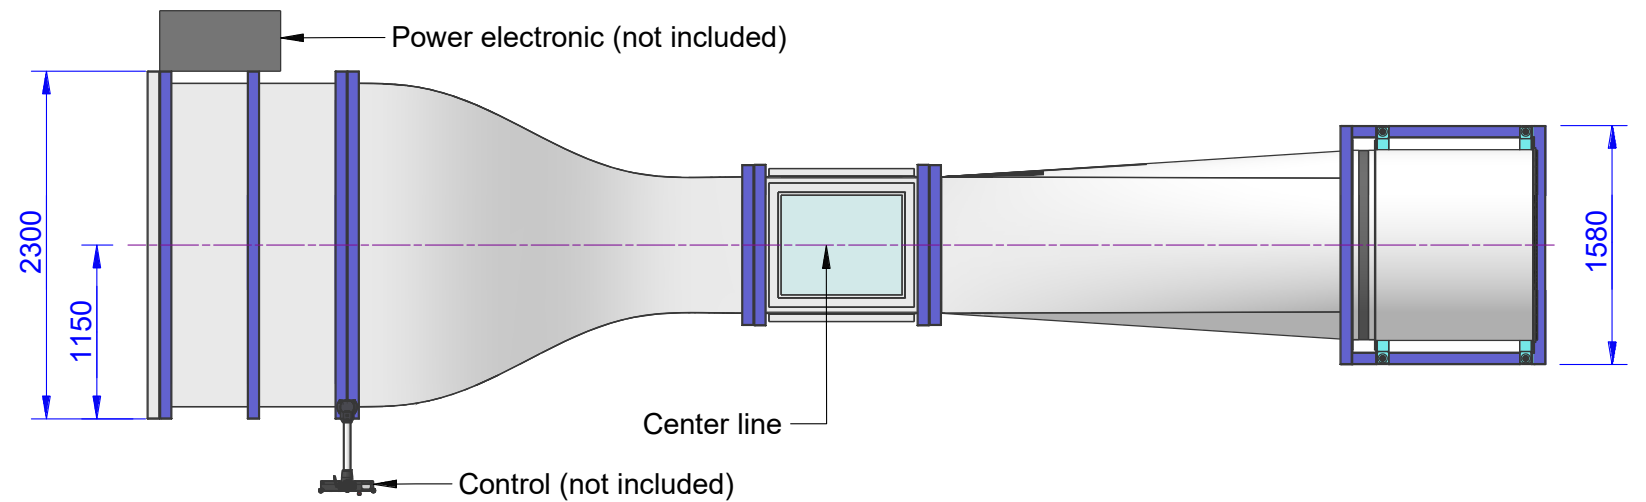

WT409S

Review: A

Ordernumber	Wind speed [m/s]	Current [A]	Review
WT409S-10-A	2...10	16*	A
WT409S-20-A	2...20	28*	A
WT409S-30-A	3...30	82*	A
WT409S-40-A	4...40	150*	A

*estimated values technical changes reserved

Specifications: (Customizing on request)

Working Section		
Width	[mm]	900
Height	[mm]	900
Length	[mm]	1000
Air Data		
Contraction	[-]	5,6
Turbulence Level (at 50 % wind speed)	[%]	1,1
Electrical Data		
Supply Voltage	[V/50Hz]	400
Temperature		
Operating Temp.	[°C]	-10...+40