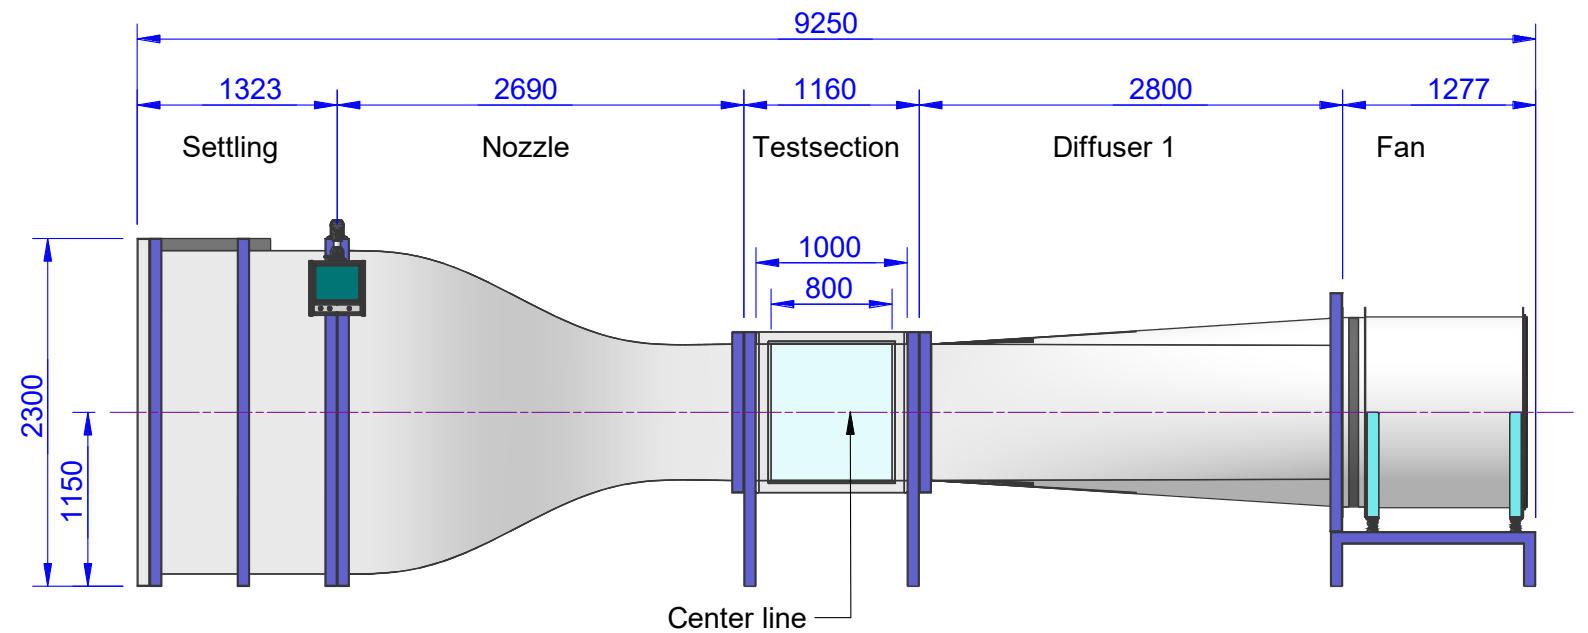

WT409S

Review: A

Ordernumber	Wind speed [m/s]	Current [A]	Review
WT409S-10-A	2...10	16*	A
WT409S-20-A	2...20	28*	A
WT409S-30-A	3...30	82*	A
WT409S-40-A	4...40	150*	A

*estimated values technical changes reserved

Specifications: (Customizing on request)

Working Section		
Width	[mm]	900
Height	[mm]	900
Length	[mm]	1000
Air Data		
Contraction	[-]	5,6
Turbulence Level (at 50 % wind speed)	[%]	1,1
Electrical Data		
Supply Voltage	[V/50Hz]	400
Temperature		
Operating Temp.	[°C]	-10...+40