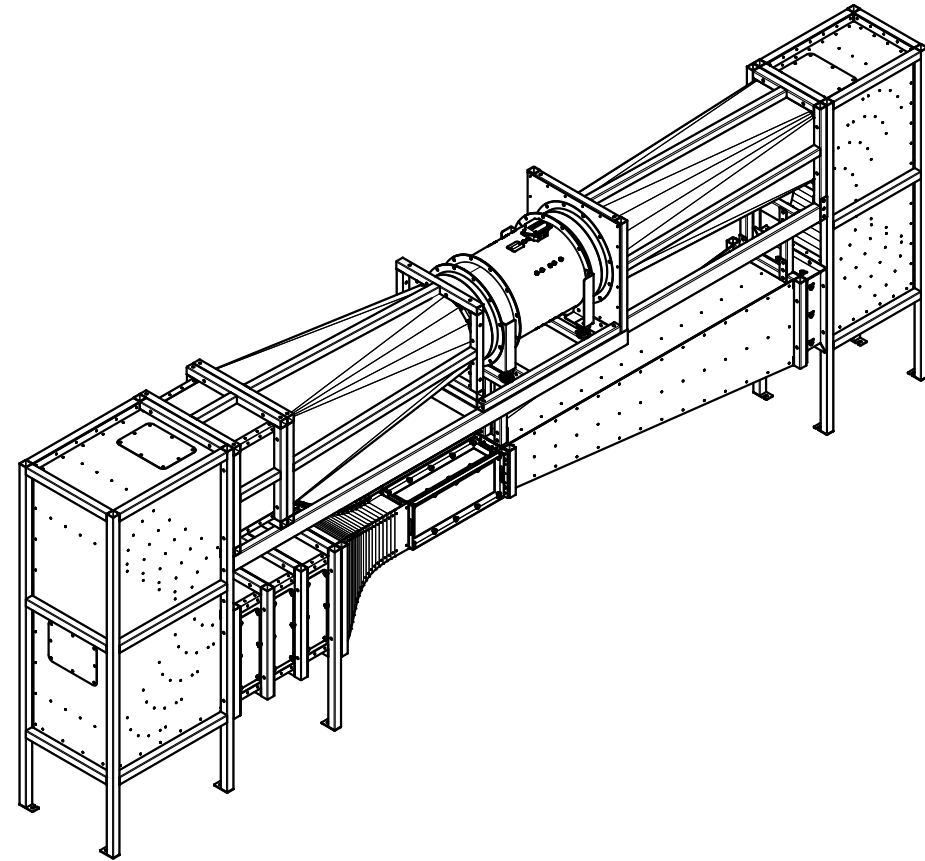

WT009 -Modification

Review: B

Version B1:

Cross section width: 100 mm
 Cross section height: 150 mm
 Cross section length: 400 mm
 Side Windows: 2
 Top Windows: 0

Version B2:

Cross section width: 200 mm
 Cross section height: 200 mm
 Cross section length: 600 mm
 Side Windows: 2
 Top Windows: 1

Version B3.1:

Cross section width: 300 mm
 Cross section height: 500 mm
 Cross section length: 800 mm
 Side Windows: 2
 Top Windows: 2

Version B3.2:

Cross section width: 500 mm
 Cross section height: 300 mm
 Cross section length: 800 mm
 Side Windows: 2
 Top Windows: 2