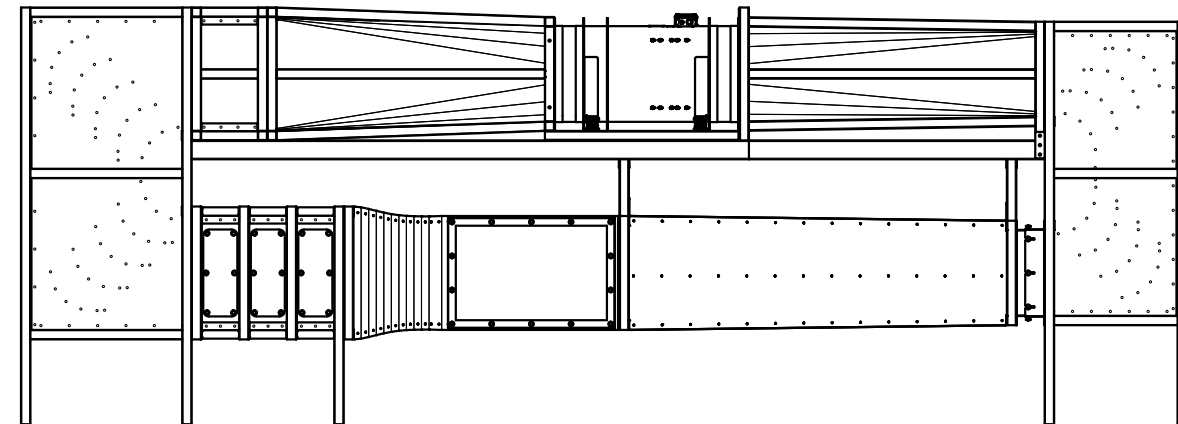

WT009 -Modification

Review: B

Version B1:

Cross section width: 100 mm
 Cross section height: 150 mm
 Cross section length: 400 mm
 Side Windows: 2
 Top Windows: 0

Version B2:

Cross section width: 200 mm
 Cross section height: 200 mm
 Cross section length: 600 mm
 Side Windows: 2
 Top Windows: 1

Version B3.1:

Cross section width: 300 mm
 Cross section height: 500 mm
 Cross section length: 800 mm
 Side Windows: 2
 Top Windows: 2

Version B3.2:

Cross section width: 500 mm
 Cross section height: 300 mm
 Cross section length: 800 mm
 Side Windows: 2
 Top Windows: 2