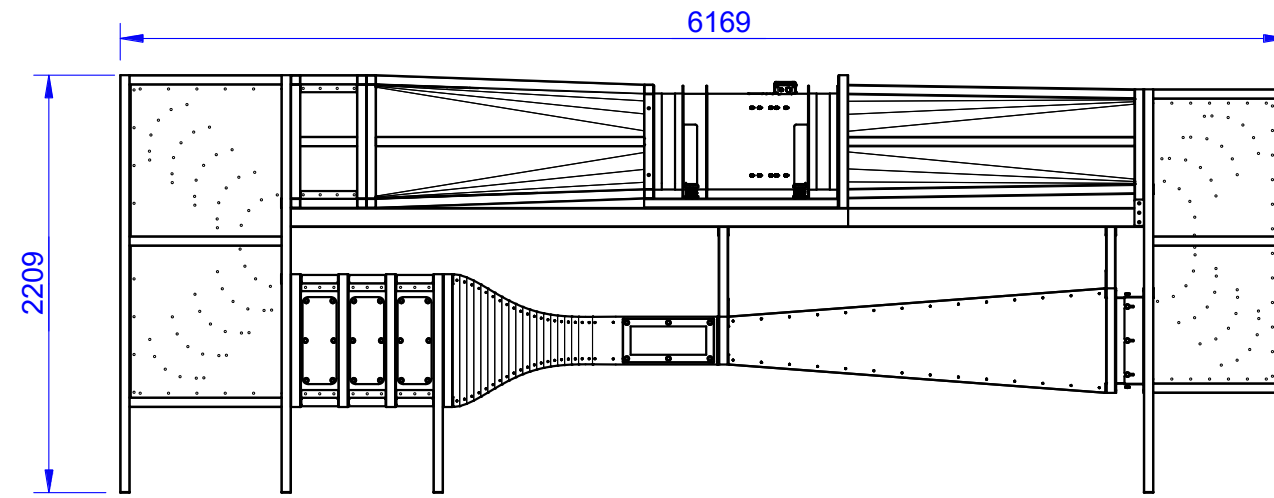

WT009 -Modification

Review: B

Version B1:

Cross section width: 100 mm
 Cross section height: 150 mm
 Cross section length: 400 mm
 Side Windows: 2
 Top Windows: 0

Version B2:

Cross section width: 200 mm
 Cross section height: 200 mm
 Cross section length: 600 mm
 Side Windows: 2
 Top Windows: 1

Version B3.1:

Cross section width: 300 mm
 Cross section height: 500 mm
 Cross section length: 800 mm
 Side Windows: 2
 Top Windows: 2

Version B3.2:

Cross section width: 500 mm
 Cross section height: 300 mm
 Cross section length: 800 mm
 Side Windows: 2
 Top Windows: 2