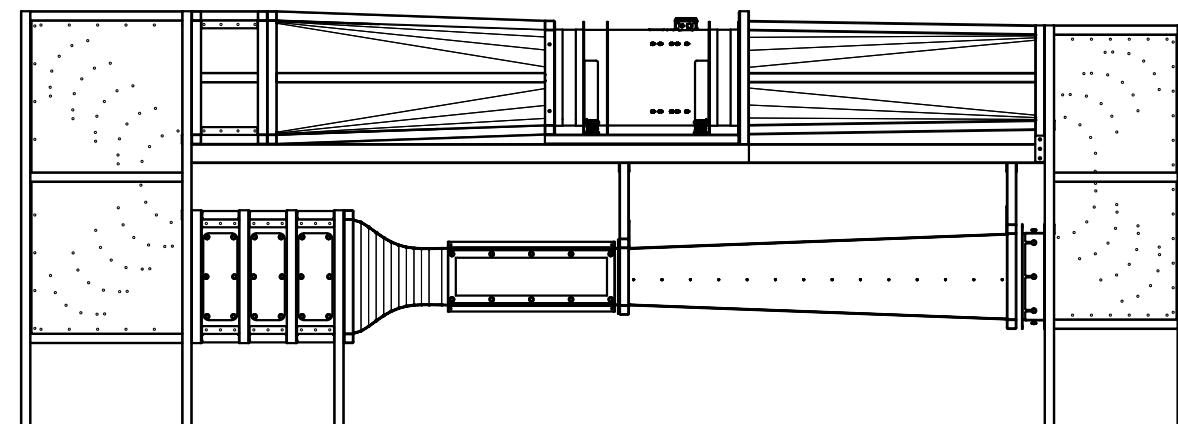

WT009 -Modification

Review: B

Version B1:

Cross section width: 100 mm
 Cross section height: 150 mm
 Cross section length: 400 mm
 Side Windows: 2
 Top Windows: 0

Version B2:

Cross section width: 200 mm
 Cross section height: 200 mm
 Cross section length: 600 mm
 Side Windows: 2
 Top Windows: 1

Version B3.1:

Cross section width: 300 mm
 Cross section height: 500 mm
 Cross section length: 800 mm
 Side Windows: 2
 Top Windows: 2

Version B3.2:

Cross section width: 500 mm
 Cross section height: 300 mm
 Cross section length: 800 mm
 Side Windows: 2
 Top Windows: 2