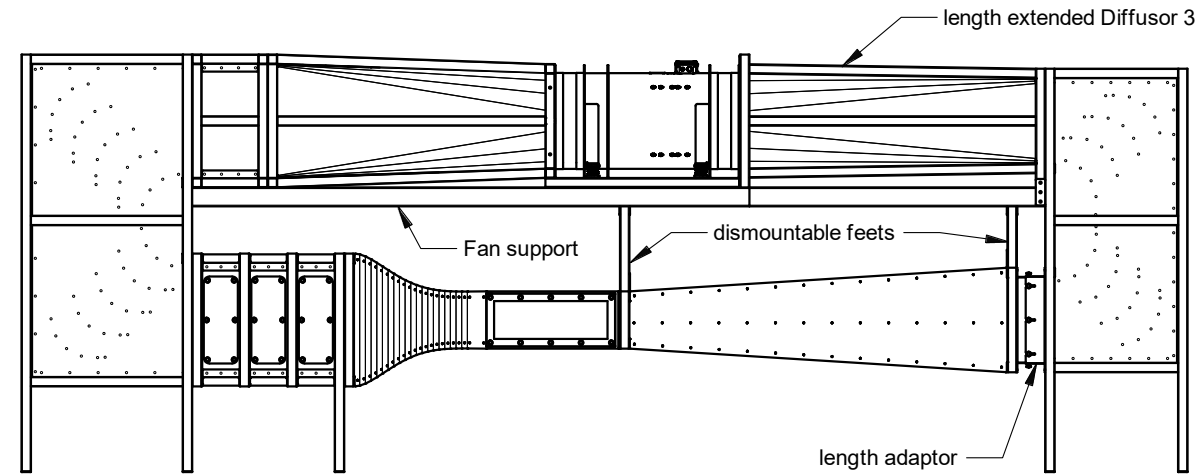

WT009 -Modification

Review: B

Version B1:

Cross section width: 100 mm
 Cross section height: 150 mm
 Cross section length: 400 mm
 Side Windows: 2
 Top Windows: 0

Version B2:

Cross section width: 200 mm
 Cross section height: 200 mm
 Cross section length: 600 mm
 Side Windows: 2
 Top Windows: 1

Version B3.1:

Cross section width: 300 mm
 Cross section height: 500 mm
 Cross section length: 800 mm
 Side Windows: 2
 Top Windows: 2

Version B3.2:

Cross section width: 500 mm
 Cross section height: 300 mm
 Cross section length: 800 mm
 Side Windows: 2
 Top Windows: 2