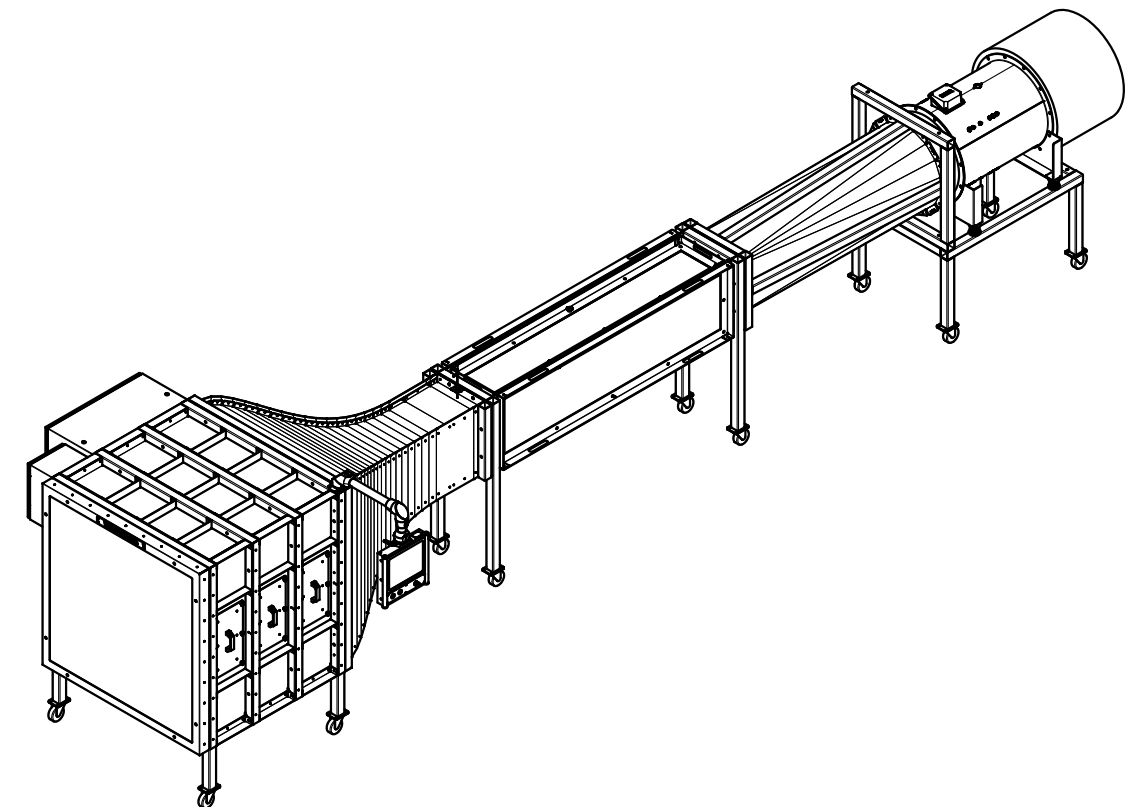

WT342

Review: C

Specifications: (Customizing on request)

Working Section		
Width	[mm]	400
Height	[mm]	400
Length	[mm]	2000
Air Data		
Contraction	[-]	9
Turbulence Level (at 50 % wind speed)	[%]	<0,8
Electrical Data		
Supply Voltage	[V/50Hz]	400
Temperature		
Operating Temp.	[°C]	-10...+40