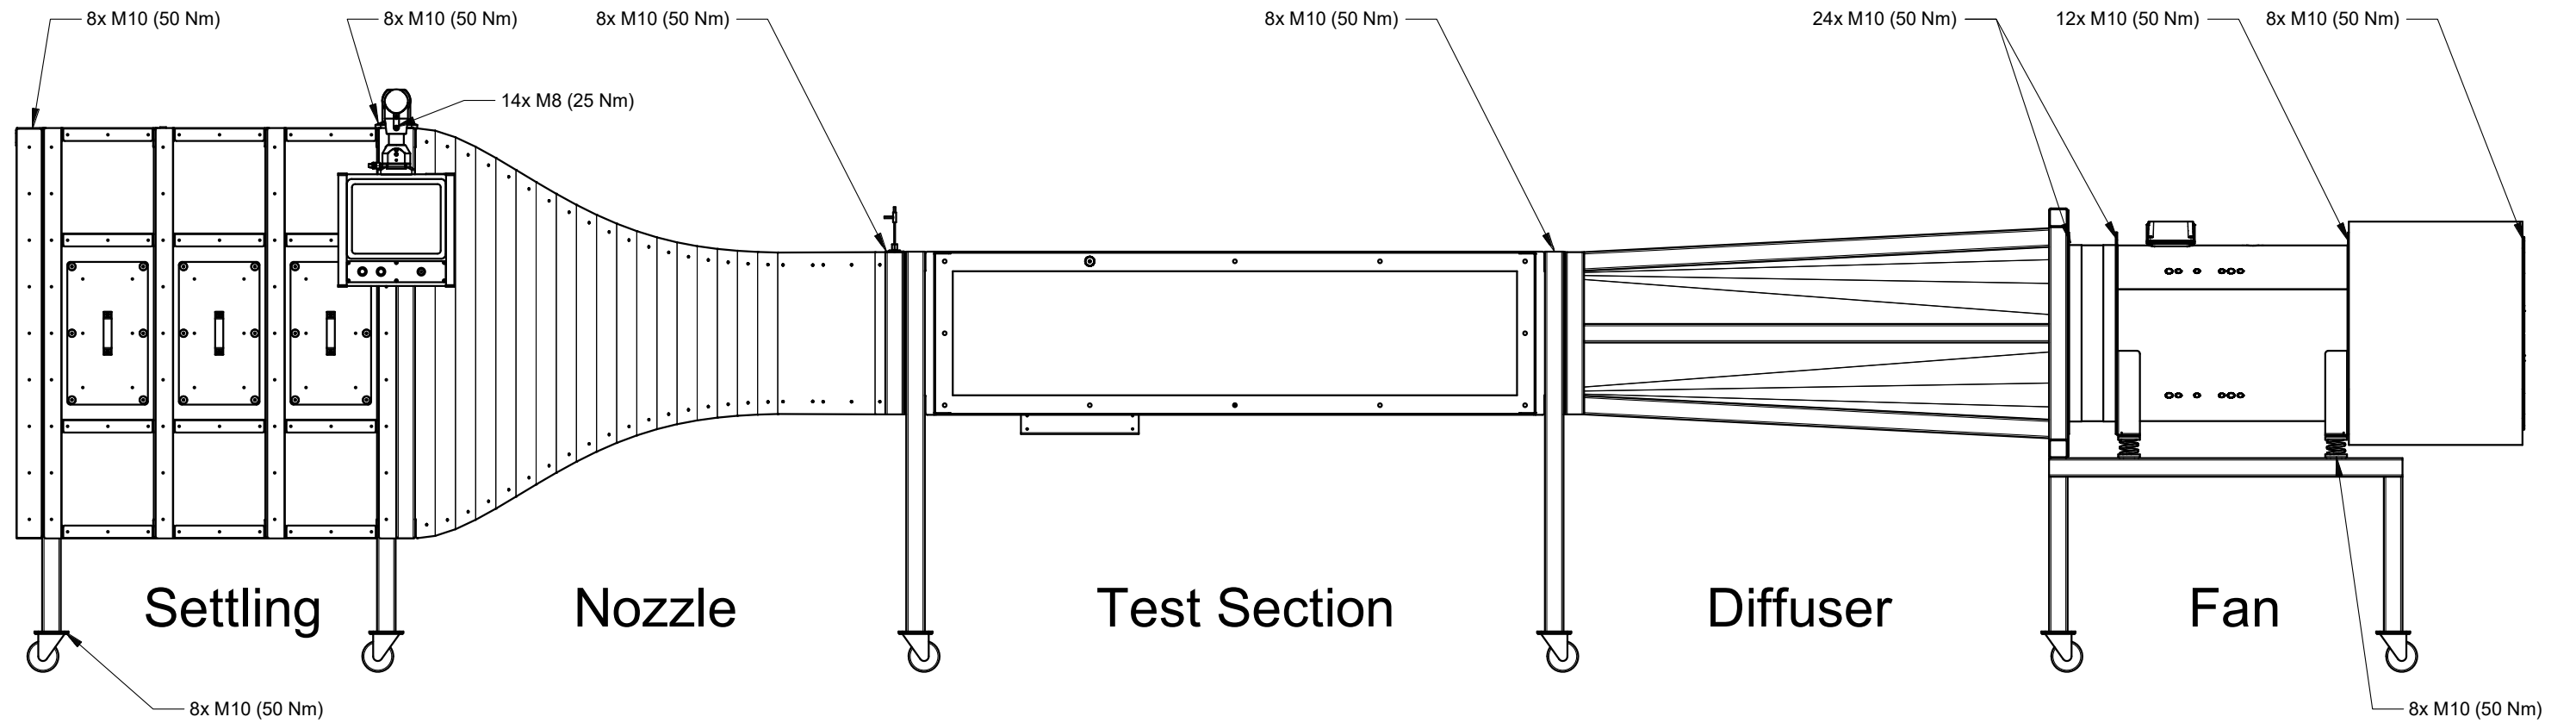

WT342

Review: C

Specifications: (Customizing on request)

Working Section		
Width	[mm]	400
Height	[mm]	400
Length	[mm]	2000
Air Data		
Contraction	[-]	9
Turbulence Level (at 50 % wind speed)	[%]	<0,8
Electrical Data		
Supply Voltage	[V/50Hz]	400
Temperature		
Operating Temp.	[°C]	-10...+40