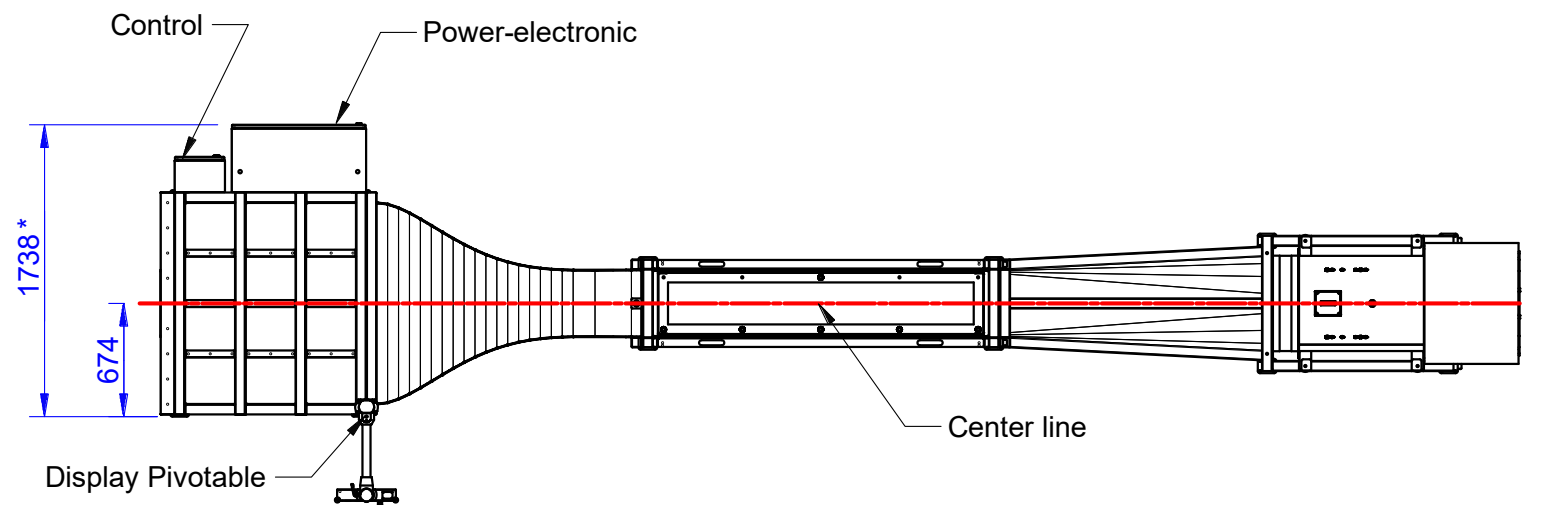

# WT342

Review: C

\* 2538mm installation width required

Ordernumber	Wind speed [m/s]	Current [A]	Review
WT342-10-C	2...10	4	C
WT342-20-C	2...20	8	C
WT342-30-C	3...30	16	C
WT342-40-C	4...40	32	C

## Specifications: (Customizing on request)

<b>Working Section</b>		
Width	[mm]	400
Height	[mm]	400
Length	[mm]	2000
<b>Air Data</b>		
Contraction	[-]	9
Turbulence Level (at 50 % wind speed)	[%]	<0,8
<b>Electrical Data</b>		
Supply Voltage	[V/50Hz]	400
<b>Temperature</b>		
Operating Temp.	[°C]	-10...+40