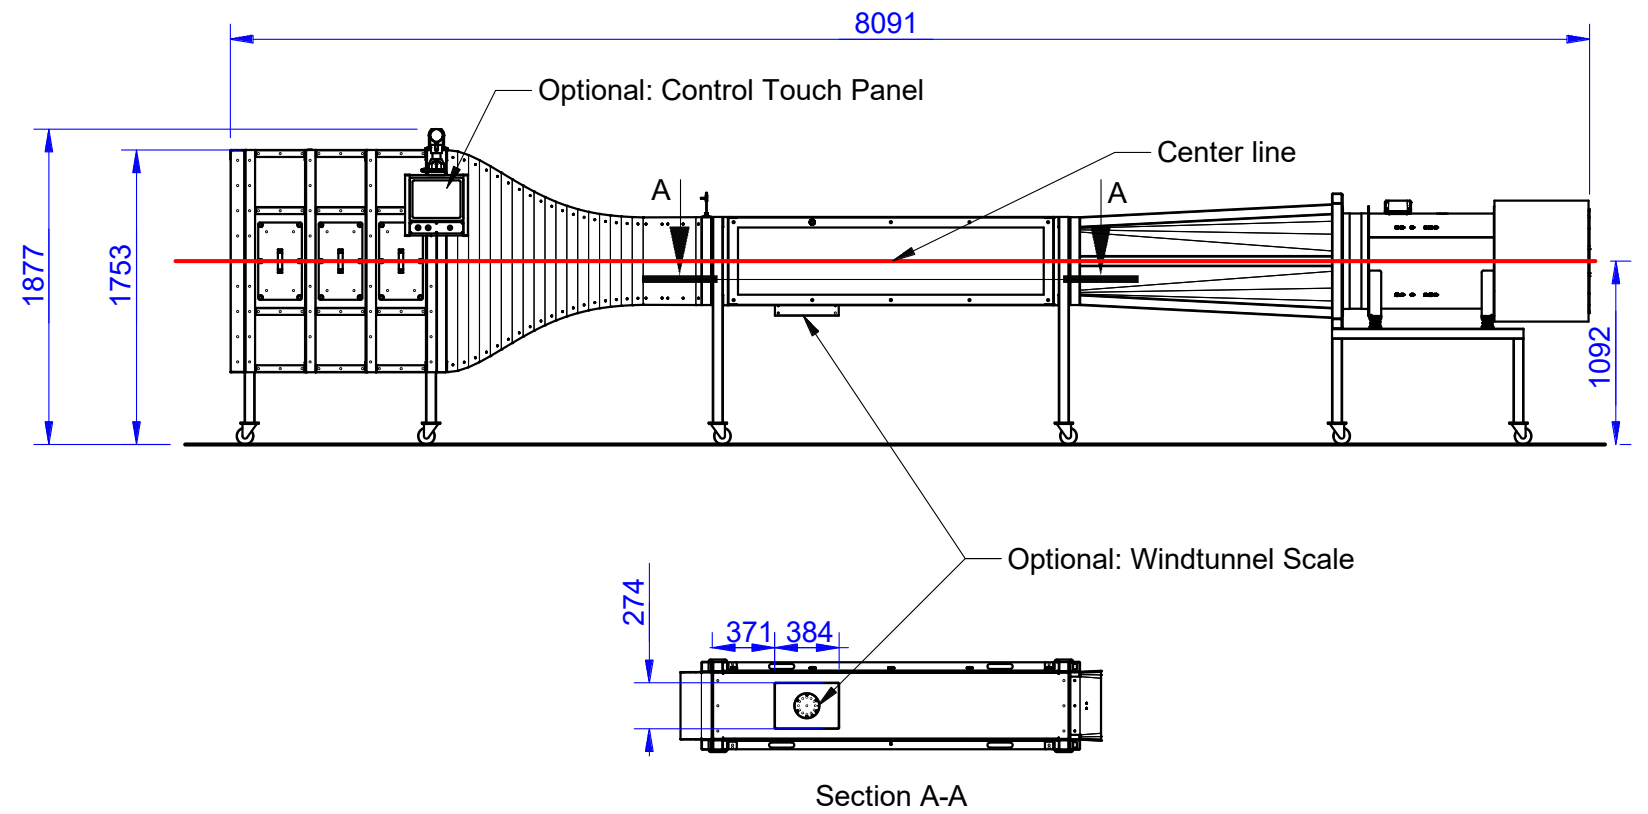

# WT342

Review: C

\* 2538mm installation width required

Ordernumber	Wind speed [m/s]	Current [A]	Review
WT342-10-C	2...10	4	C
WT342-20-C	2...20	8	C
WT342-30-C	3...30	16	C
WT342-40-C	4...40	32	C

## Specifications: (Customizing on request)

<b>Working Section</b>		
Width	[mm]	400
Height	[mm]	400
Length	[mm]	2000
<b>Air Data</b>		
Contraction	[-]	9
Turbulence Level (at 50 % wind speed)	[%]	<0,8
<b>Electrical Data</b>		
Supply Voltage	[V/50Hz]	400
<b>Temperature</b>		
Operating Temp.	[°C]	-10...+40