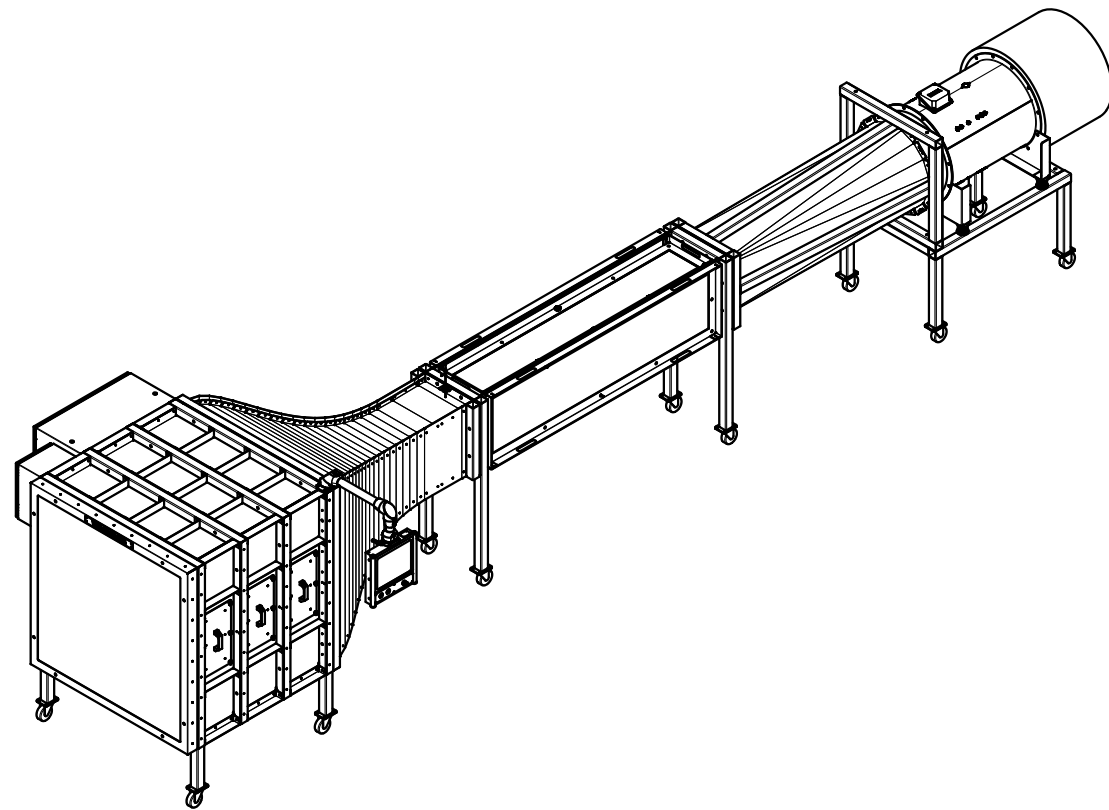

# WT342

Review: C

\* 2538mm installation width required

Ordernumber	Wind speed [m/s]	Current [A]	Review
WT342-10-C	2...10	4	C
WT342-20-C	2...20	8	C
WT342-30-C	3...30	16	C
WT342-40-C	4...40	32	C

## Specifications: (Customizing on request)

<b>Working Section</b>		
Width	[mm]	400
Height	[mm]	400
Length	[mm]	2000
<b>Air Data</b>		
Contraction	[-]	9
Turbulence Level (at 50 % wind speed)	[%]	<0,8
<b>Electrical Data</b>		
Supply Voltage	[V/50Hz]	400
<b>Temperature</b>		
Operating Temp.	[°C]	-10...+40