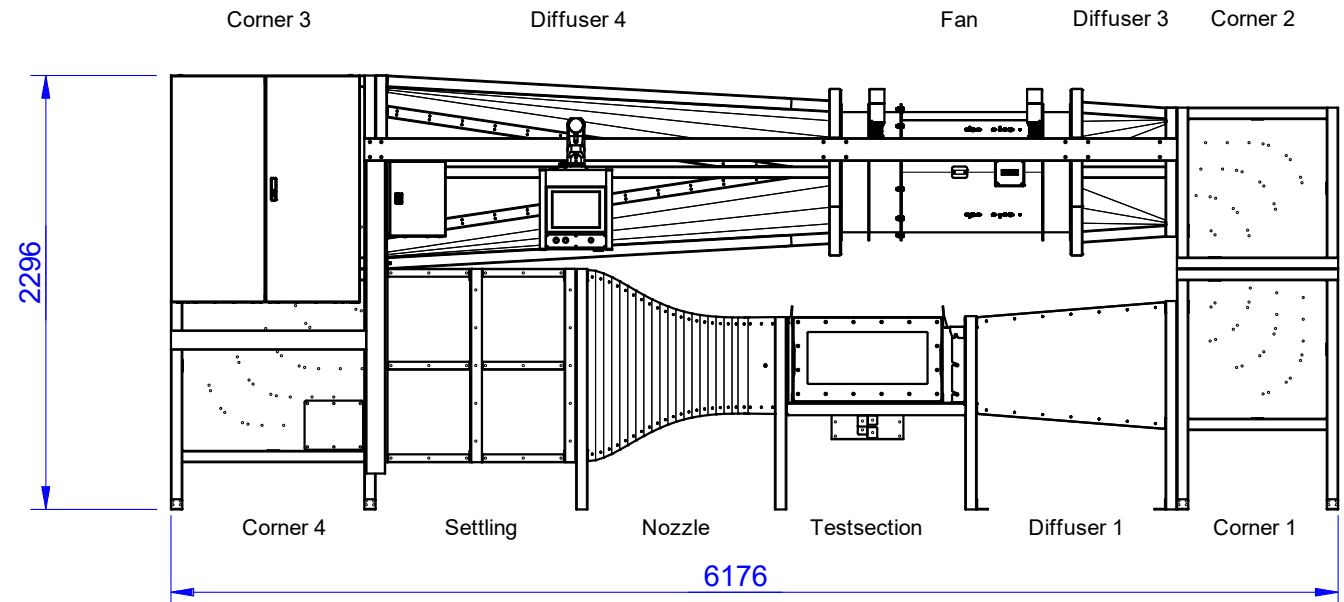

WT327

Review: B
(closed)

Ordernumber	Wind speed [m/s]	Current [A]	Review
WT327-10-B	3...10	3	B
WT327-20-B	3...20	5	B
WT327-30-B	3...30	10	B
WT327-40-B	4...40	20	B
WT327-50-B	5...50	30	B
WT327-60-B	6...60	45	B

technical changes reserved

Specifications: (Customizing on request)

Working Section		
Width	[mm]	400
Height	[mm]	400
Length	[mm]	600
Air Data		
Contraction	[-]	4,5
Turbulence Level (at 50 % wind speed)	[%]	0,6
Electrical Data		
Supply Voltage	[V/50Hz]	400
Temperature		
Operating Temp.	[°C]	-10...+40