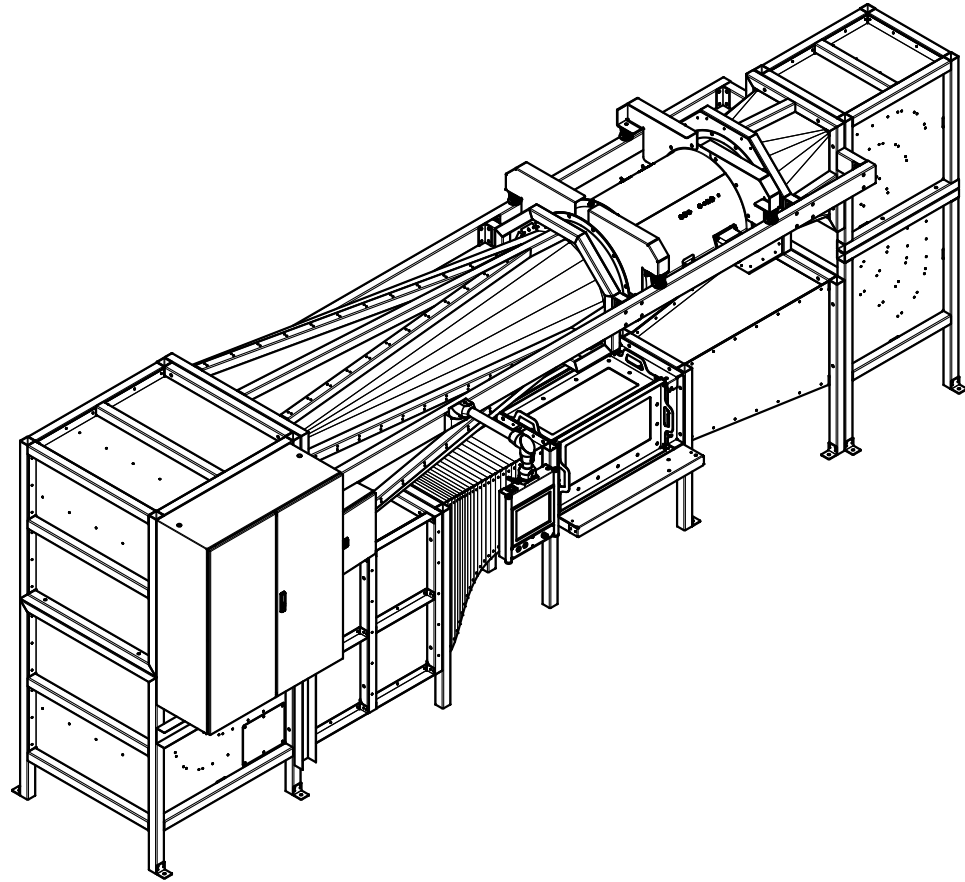

WT327

Review: B
(closed)

Ordernumber	Wind speed [m/s]	Current [A]	Review
WT327-10-B	3...10	3	B
WT327-20-B	3...20	5	B
WT327-30-B	3...30	10	B
WT327-40-B	4...40	20	B
WT327-50-B	5...50	30	B
WT327-60-B	6...60	45	B

technical changes reserved

Specifications: (Customizing on request)

Working Section		
Width	[mm]	400
Height	[mm]	400
Length	[mm]	600
Air Data		
Contraction	[-]	4,5
Turbulence Level (at 50 % wind speed)	[%]	0,6
Electrical Data		
Supply Voltage	[V/50Hz]	400
Temperature		
Operating Temp.	[°C]	-10...+40