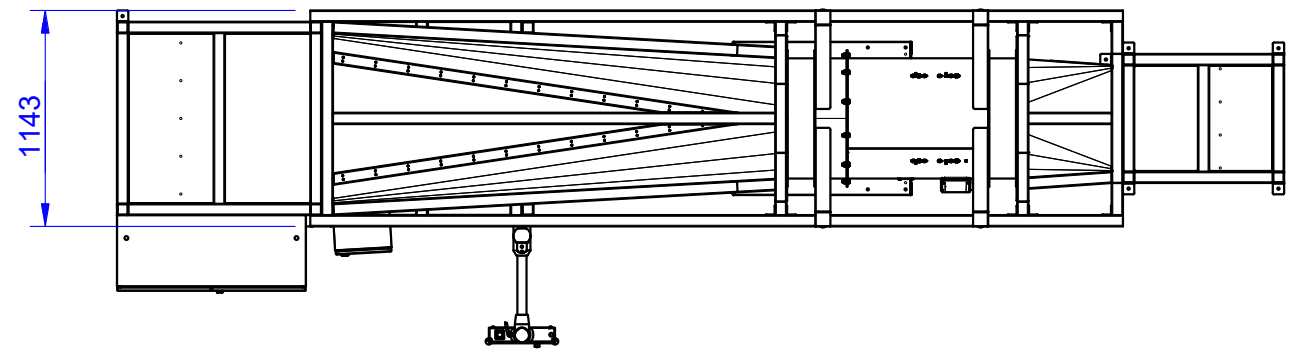

WT327

Review: B
(closed)

Ordernumber	Wind speed [m/s]	Current [A]	Review
WT327-10-B	3...10	3	B
WT327-20-B	3...20	5	B
WT327-30-B	3...30	10	B
WT327-40-B	4...40	20	B
WT327-50-B	5...50	30	B
WT327-60-B	6...60	45	B

technical changes reserved

Specifications: (Customizing on request)

Working Section		
Width	[mm]	400
Height	[mm]	400
Length	[mm]	600
Air Data		
Contraction	[-]	4,5
Turbulence Level (at 50 % wind speed)	[%]	0,6
Electrical Data		
Supply Voltage	[V/50Hz]	400
Temperature		
Operating Temp.	[°C]	-10...+40