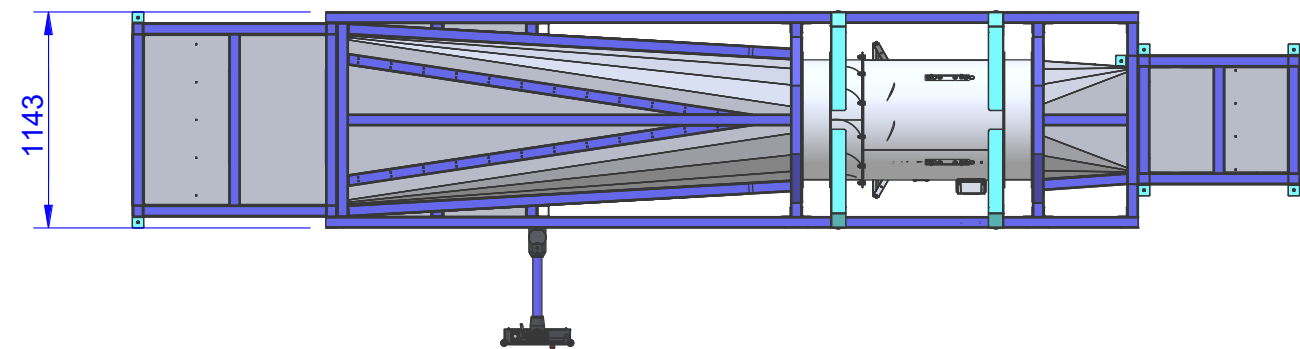

# WT327

Review: A  
(opened)

| Ordernumber | Wind speed [m/s] | Current [A] | Review |
|-------------|------------------|-------------|--------|
| WT327-10-A  | 3...10           | 3           | A      |
| WT327-20-A  | 3...20           | 5           | A      |
| WT327-30-A  | 3...30           | 10          | A      |
| WT327-40-A  | 4...40           | 20          | A      |
| WT327-50-A  | 5...50           | 30          | A      |
| WT327-60-A  | 6...60           | 45          | A      |

## Specifications: (Customizing on request)

|  |          |           |
|--|----------|-----------|
| <b>Working Section</b>                   |          |           |
| Width                                    | [mm]     | 400       |
| Height                                   | [mm]     | 400       |
| Length                                   | [mm]     | 600       |
| <b>Air Data</b>                          |          |           |
| Contraction                              | [-]      | 4,5       |
| Turbulence Level<br>(at 50 % wind speed) | [%]      | 0,6       |
| <b>Electrical Data</b>                   |          |           |
| Supply Voltage                           | [V/50Hz] | 400       |
| <b>Temperature</b>                       |          |           |
| Operating Temp.                          | [°C]     | -10...+40 |