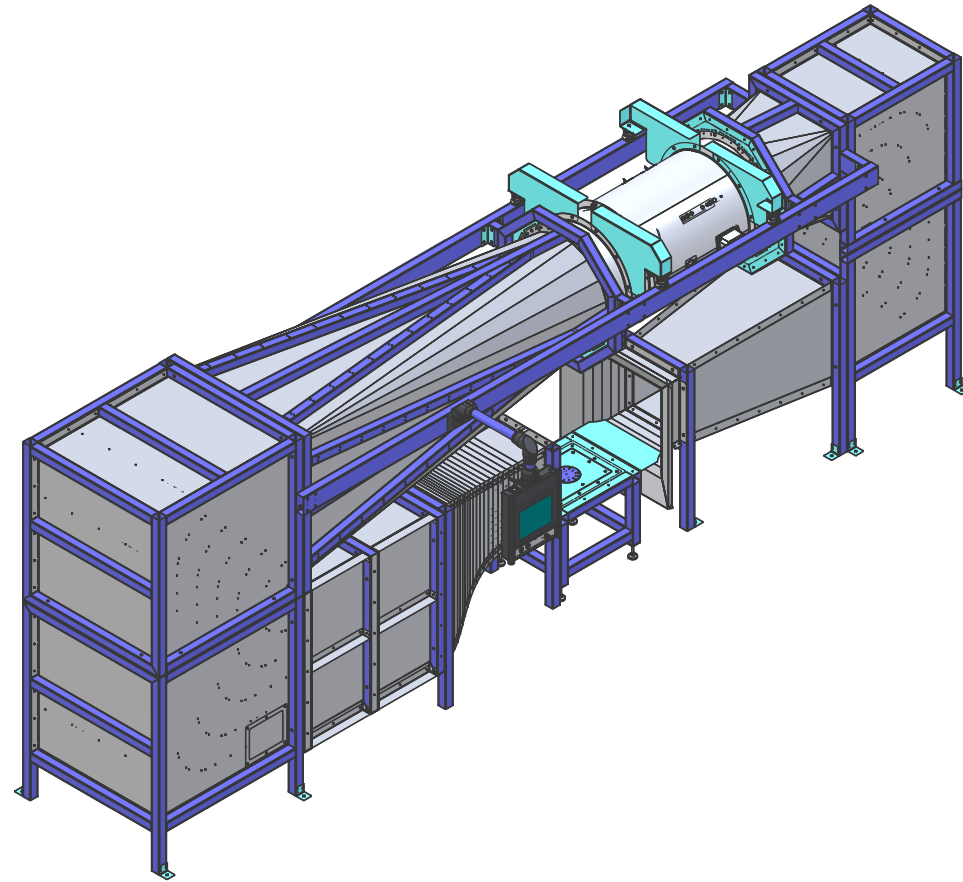

# WT327

Review: A  
(opened)

| Ordernumber | Wind speed [m/s] | Current [A] | Review |
|-------------|------------------|-------------|--------|
| WT327-10-A  | 3...10           | 3           | A      |
| WT327-20-A  | 3...20           | 5           | A      |
| WT327-30-A  | 3...30           | 10          | A      |
| WT327-40-A  | 4...40           | 20          | A      |
| WT327-50-A  | 5...50           | 30          | A      |
| WT327-60-A  | 6...60           | 45          | A      |

## Specifications: (Customizing on request)

|  |          |           |
|--|----------|-----------|
| <b>Working Section</b>                   |          |           |
| Width                                    | [mm]     | 400       |
| Height                                   | [mm]     | 400       |
| Length                                   | [mm]     | 600       |
| <b>Air Data</b>                          |          |           |
| Contraction                              | [-]      | 4,5       |
| Turbulence Level<br>(at 50 % wind speed) | [%]      | 0,6       |
| <b>Electrical Data</b>                   |          |           |
| Supply Voltage                           | [V/50Hz] | 400       |
| <b>Temperature</b>                       |          |           |
| Operating Temp.                          | [°C]     | -10...+40 |