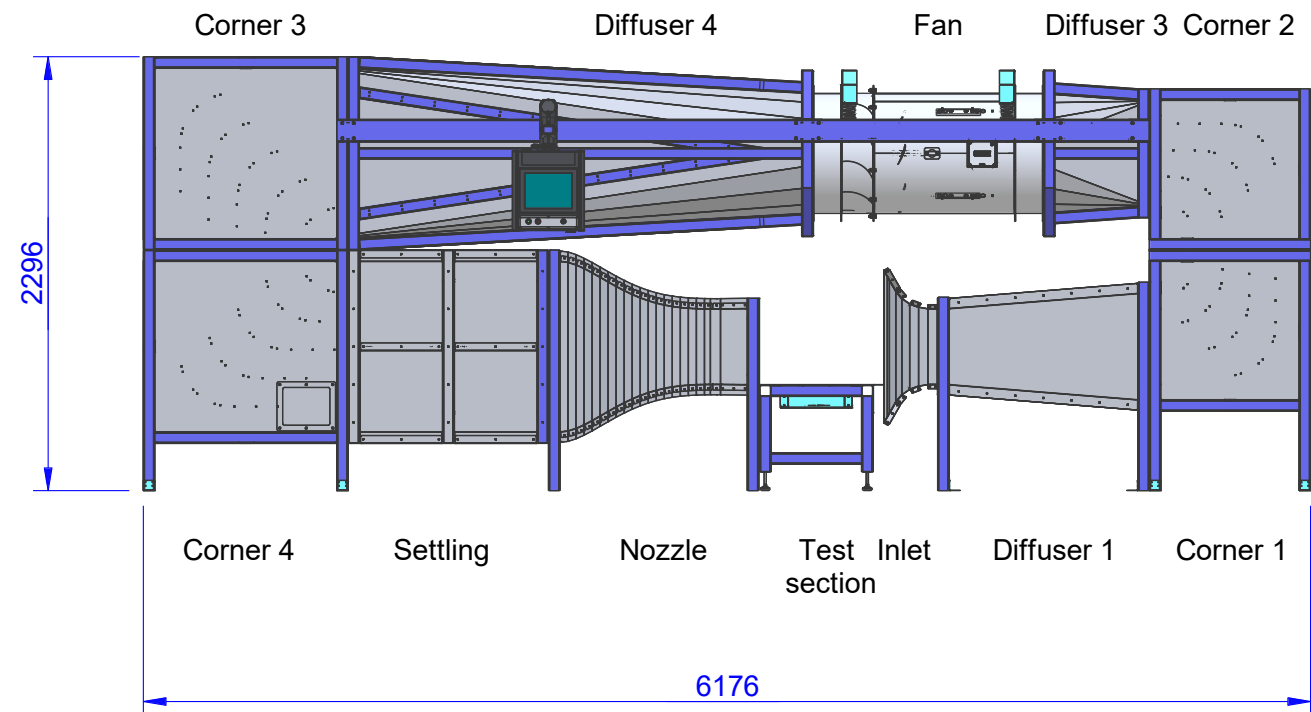

# WT327

Review: A  
(opened)

| Ordernumber | Wind speed [m/s] | Current [A] | Review |
|-------------|------------------|-------------|--------|
| WT327-10-A  | 3...10           | 3           | A      |
| WT327-20-A  | 3...20           | 5           | A      |
| WT327-30-A  | 3...30           | 10          | A      |
| WT327-40-A  | 4...40           | 20          | A      |
| WT327-50-A  | 5...50           | 30          | A      |
| WT327-60-A  | 6...60           | 45          | A      |

## Specifications: (Customizing on request)

|  |          |           |
|--|----------|-----------|
| <b>Working Section</b>                   |          |           |
| Width                                    | [mm]     | 400       |
| Height                                   | [mm]     | 400       |
| Length                                   | [mm]     | 600       |
| <b>Air Data</b>                          |          |           |
| Contraction                              | [-]      | 4,5       |
| Turbulence Level<br>(at 50 % wind speed) | [%]      | 0,6       |
| <b>Electrical Data</b>                   |          |           |
| Supply Voltage                           | [V/50Hz] | 400       |
| <b>Temperature</b>                       |          |           |
| Operating Temp.                          | [°C]     | -10...+40 |