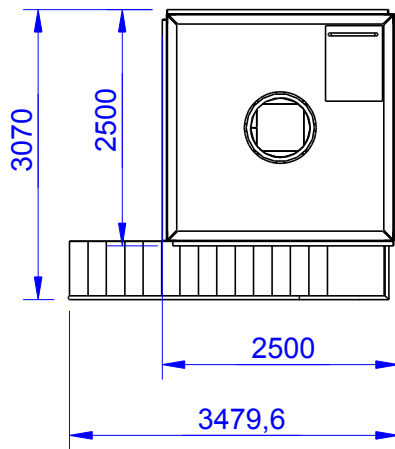

# WT227

Rev A

## Specifications: (Customizing on request)

<b>Working Section</b>		
Width	mm	400
Height	mm	400
Length	mm	1200
<b>Air Data</b>		
Minimum Speed	m/s	1
Maximum Speed	m/s	40
Turbulence Level *	%	1
<b>Electrical Data</b>		
Motor Power	kW	11
Supply Voltage	V / 50Hz	400
<b>Temperature</b>		
Compensated Temp.	°C	+15...+30
Operating Temp.	°C	-10...+40