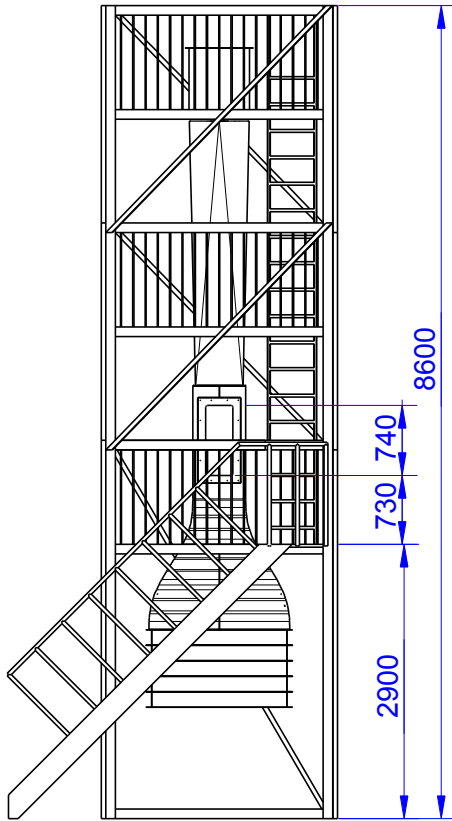

# WT227

Rev A

## Specifications: (Customizing on request)

<b>Working Section</b>		
Width	mm	400
Height	mm	400
Length	mm	1200
<b>Air Data</b>		
Minimum Speed	m/s	1
Maximum Speed	m/s	40
Turbulence Level *	%	1
<b>Electrical Data</b>		
Motor Power	kW	11
Supply Voltage	V / 50Hz	400
<b>Temperature</b>		
Compensated Temp.	°C	+15...+30
Operating Temp.	°C	-10...+40