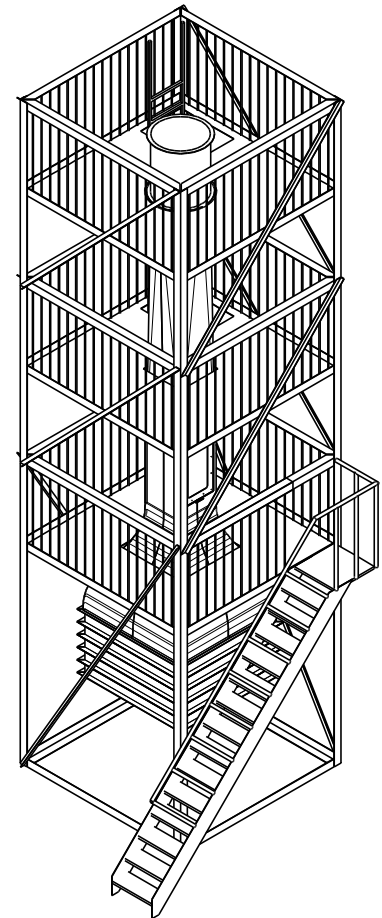

# WT227

Rev A

## Specifications: (Customizing on request)

<b>Working Section</b>		
Width	mm	400
Height	mm	400
Length	mm	1200
<b>Air Data</b>		
Minimum Speed	m/s	1
Maximum Speed	m/s	40
Turbulence Level *	%	1
<b>Electrical Data</b>		
Motor Power	kW	11
Supply Voltage	V / 50Hz	400
<b>Temperature</b>		
Compensated Temp.	°C	+15...+30
Operating Temp.	°C	-10...+40