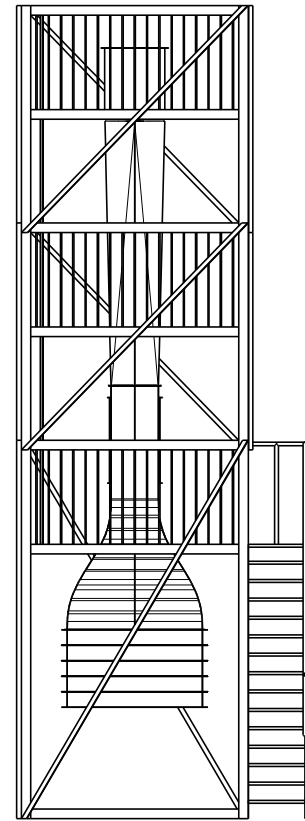

# WT227

Rev A

## Specifications: (Customizing on request)

<b>Working Section</b>		
Width	mm	400
Height	mm	400
Length	mm	1200
<b>Air Data</b>		
Minimum Speed	m/s	1
Maximum Speed	m/s	40
Turbulence Level *	%	1
<b>Electrical Data</b>		
Motor Power	kW	11
Supply Voltage	V / 50Hz	400
<b>Temperature</b>		
Compensated Temp.	°C	+15...+30
Operating Temp.	°C	-10...+40