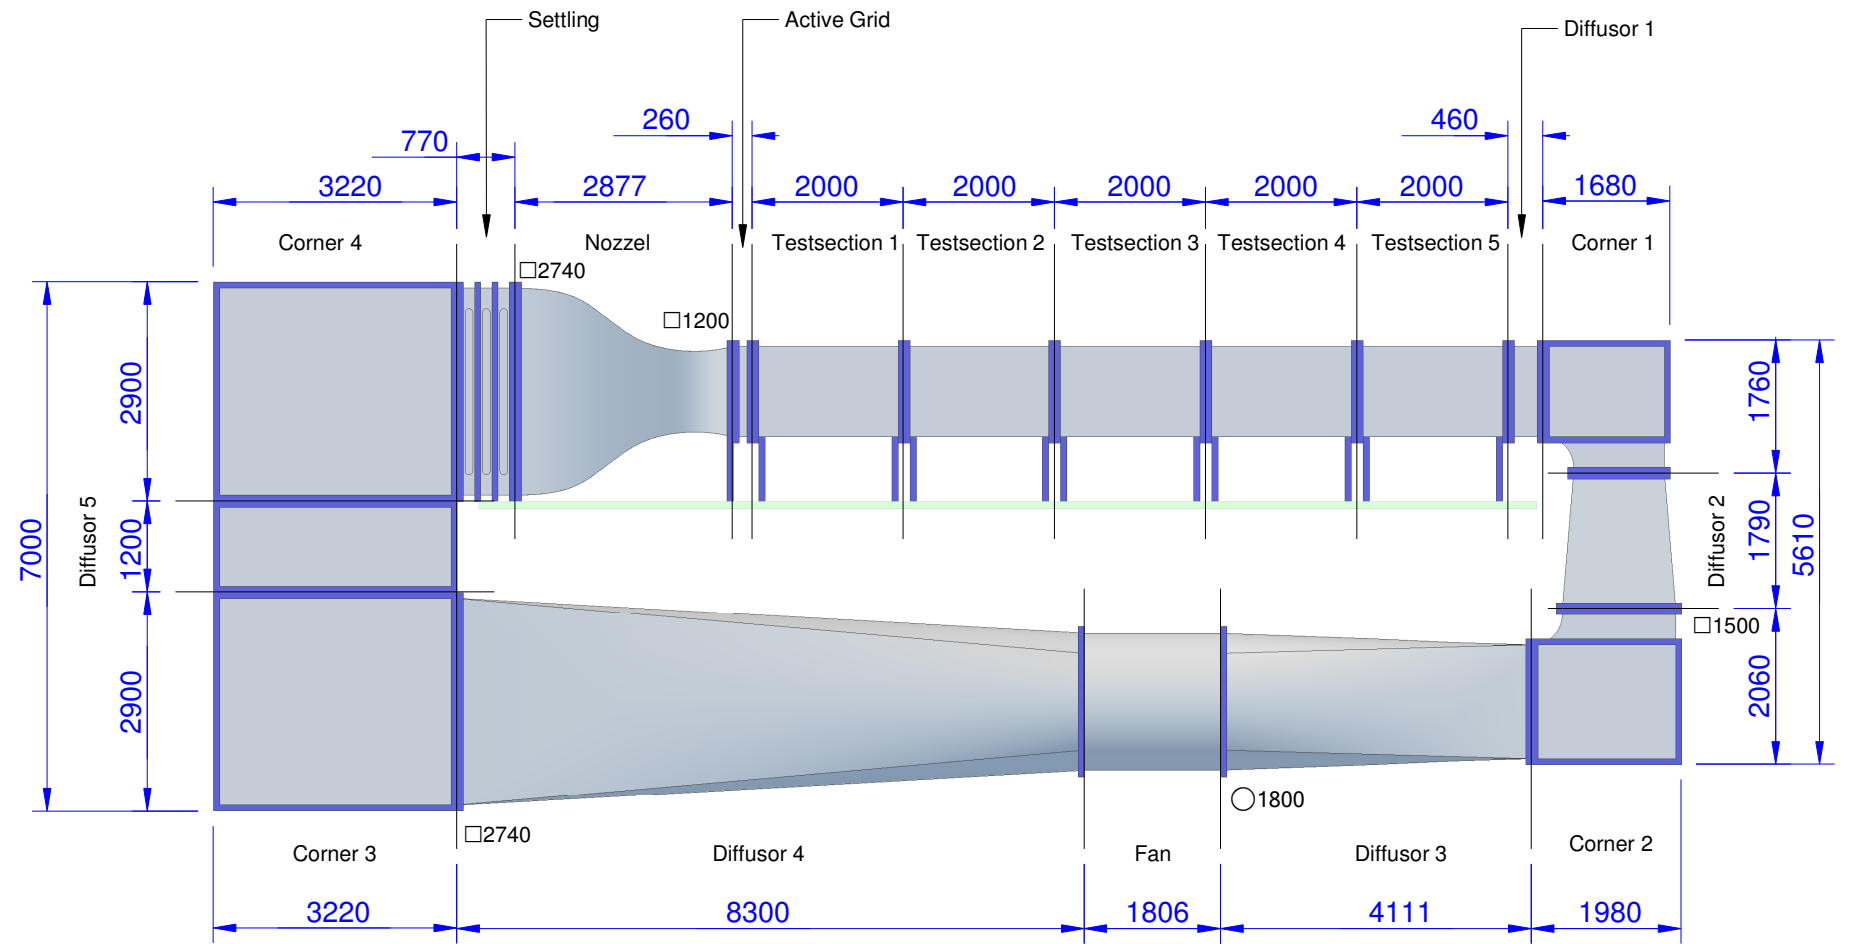

WT309

Review: a

Specifications: (Customizing on request)

Working Section		
Width	mm	1200
Height	mm	1200
Length	mm	10000
Air Data		
Minimum Speed	m/s	4
Maximum Speed	m/s	40
Turbulence Level *	%	1 (@20 m/s)
Contraction		5,2
Electrical Data		
Supply Voltage	V / 50Hz	400
Temperature		
Compensated Temp.	°C	+15...+30
Operating Temp.	°C	-10...+40