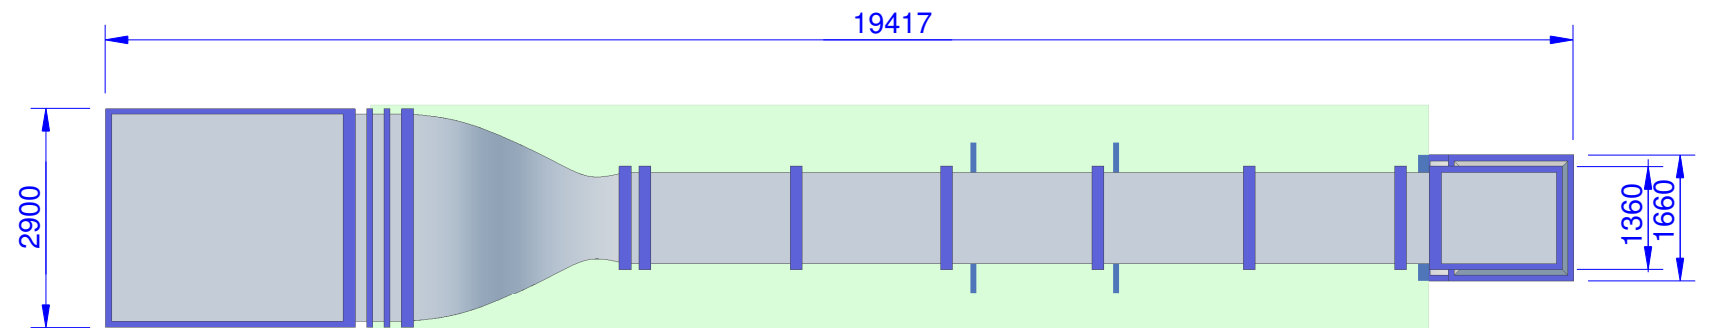

WT309

Review: a

Specifications: (Customizing on request)

Working Section		
Width	mm	1200
Height	mm	1200
Length	mm	10000
Air Data		
Minimum Speed	m/s	4
Maximum Speed	m/s	40
Turbulence Level *	%	1 (@20 m/s)
Contraction		5,2
Electrical Data		
Supply Voltage	V / 50Hz	400
Temperature		
Compensated Temp.	°C	+15...+30
Operating Temp.	°C	-10...+40