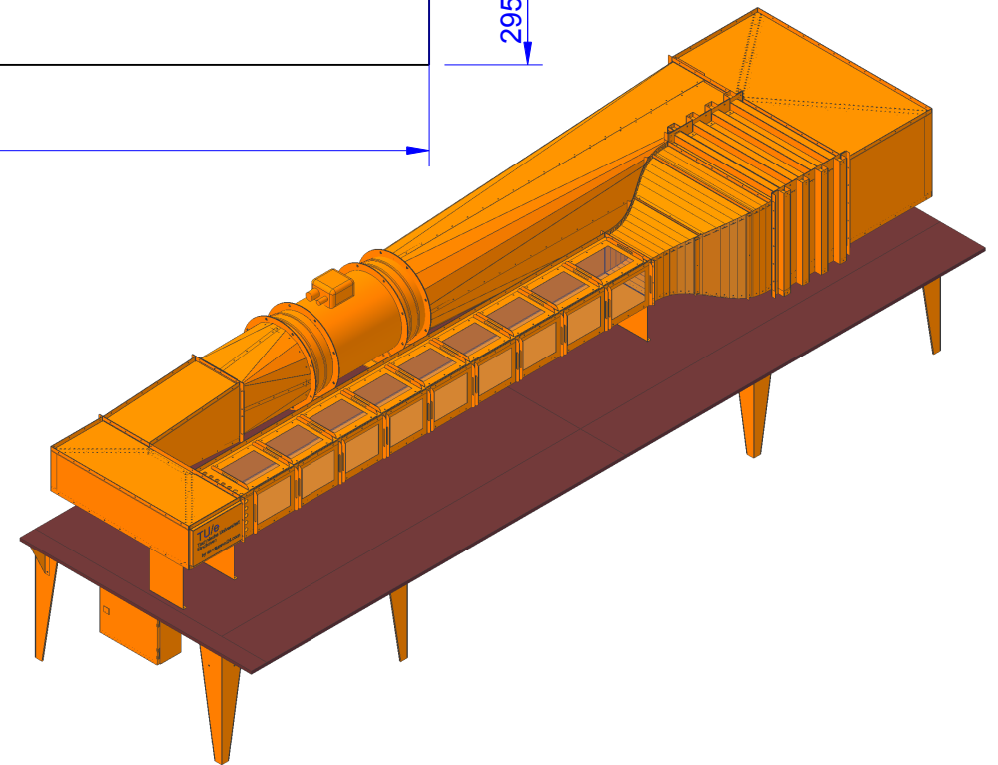

WT284

Rev B

Specifications: (Customizing on request)

Working Section		
Width	mm	300
Height	mm	200
Length	mm	2700
Air Data		
Minimum Speed	m/s	3
Maximum Speed	m/s	26
Turbulence Level *	%	0,3 @ 20m/s
Contraction		5
Electrical Data		
Supply Voltage	V / 50Hz	400
Temperature		
Compensated Temp.	°C	+15...+30
Operating Temp.	°C	-10...+40