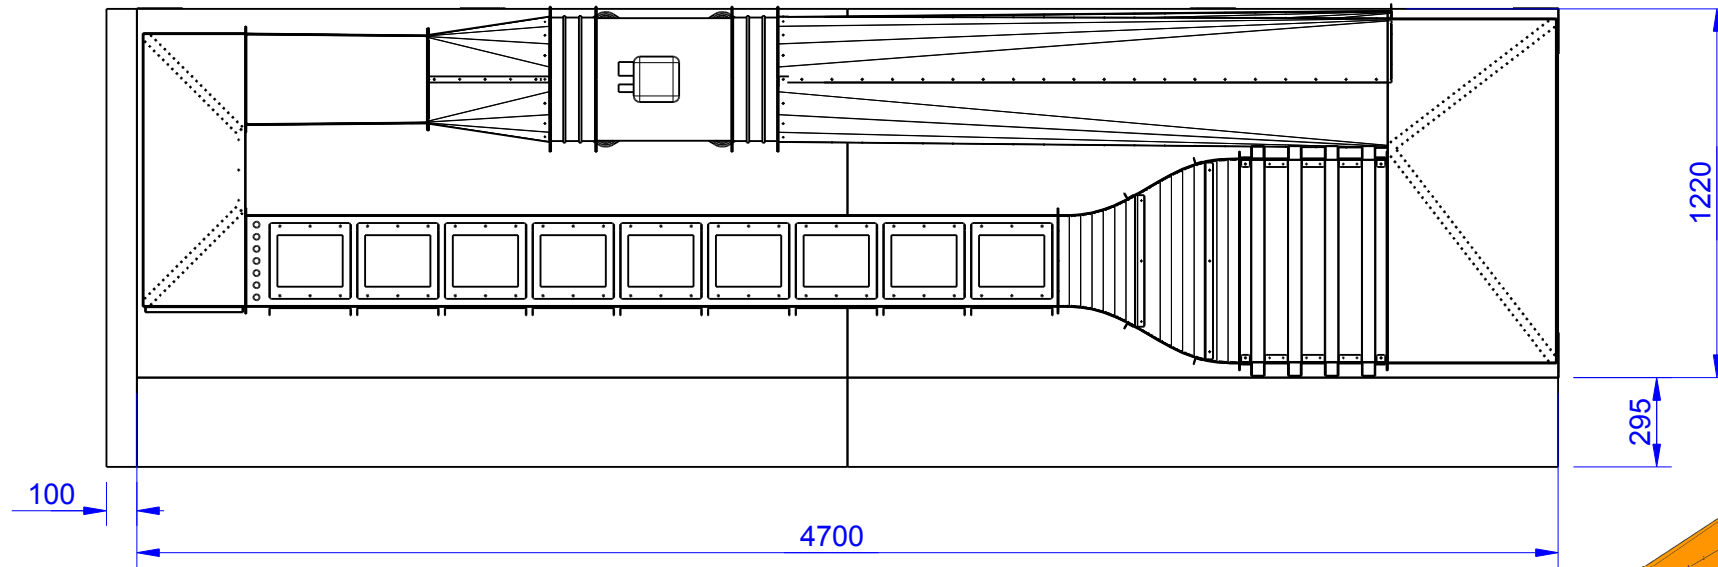

WT284

Rev B

Specifications: (Customizing on request)

Working Section		
Width	mm	300
Height	mm	200
Length	mm	2700
Air Data		
Minimum Speed	m/s	3
Maximum Speed	m/s	26
Turbulence Level *	%	0,3 @ 20m/s
Contraction		5
Electrical Data		
Supply Voltage	V / 50Hz	400
Temperature		
Compensated Temp.	°C	+15...+30
Operating Temp.	°C	-10...+40