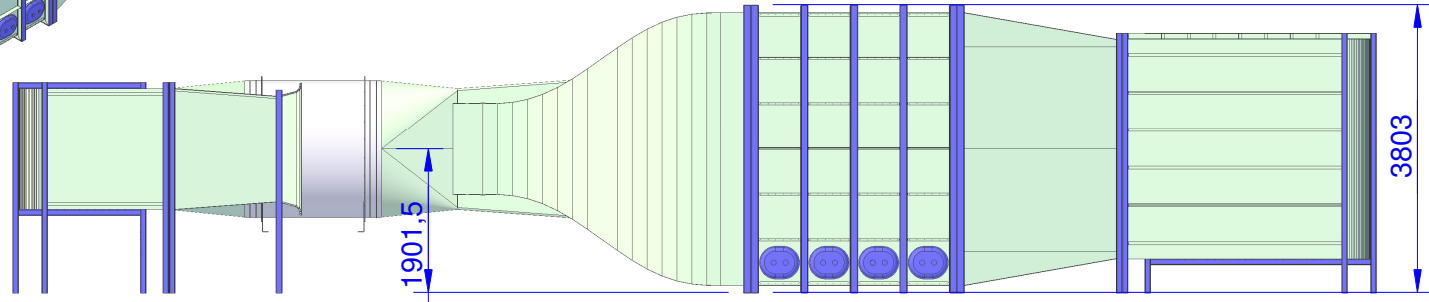

WT237

Revcb (Ground plan)

Specifications: (Customizing on request)

Working Section		
Width	mm	1200
Height	mm	1200
Length	mm	2000
Air Data		
Minimum Speed	m/s	2
Maximum Speed	m/s	30
Turbulence Level *	%	
Electrical Data		
Motor Power	kW	TBS
Supply Voltage	V / 50Hz	400
Temperature		
Compensated Temp.	°C	+15...+30
Operating Temp.	°C	-10...+40