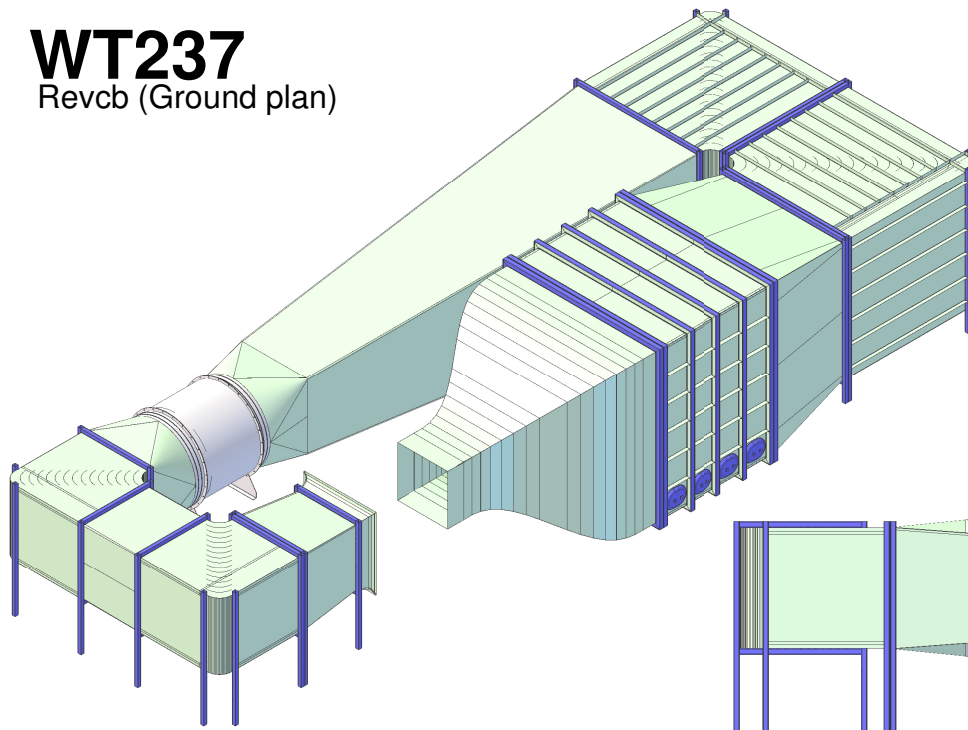

WT237

Revcb (Ground plan)

Specifications: (Customizing on request)

Working Section		
Width	mm	1200
Height	mm	1200
Length	mm	2000
Air Data		
Minimum Speed	m/s	2
Maximum Speed	m/s	30
Turbulence Level *	%	
Electrical Data		
Motor Power	kW	TBS
Supply Voltage	V / 50Hz	400
Temperature		
Compensated Temp.	°C	+15...+30
Operating Temp.	°C	-10...+40