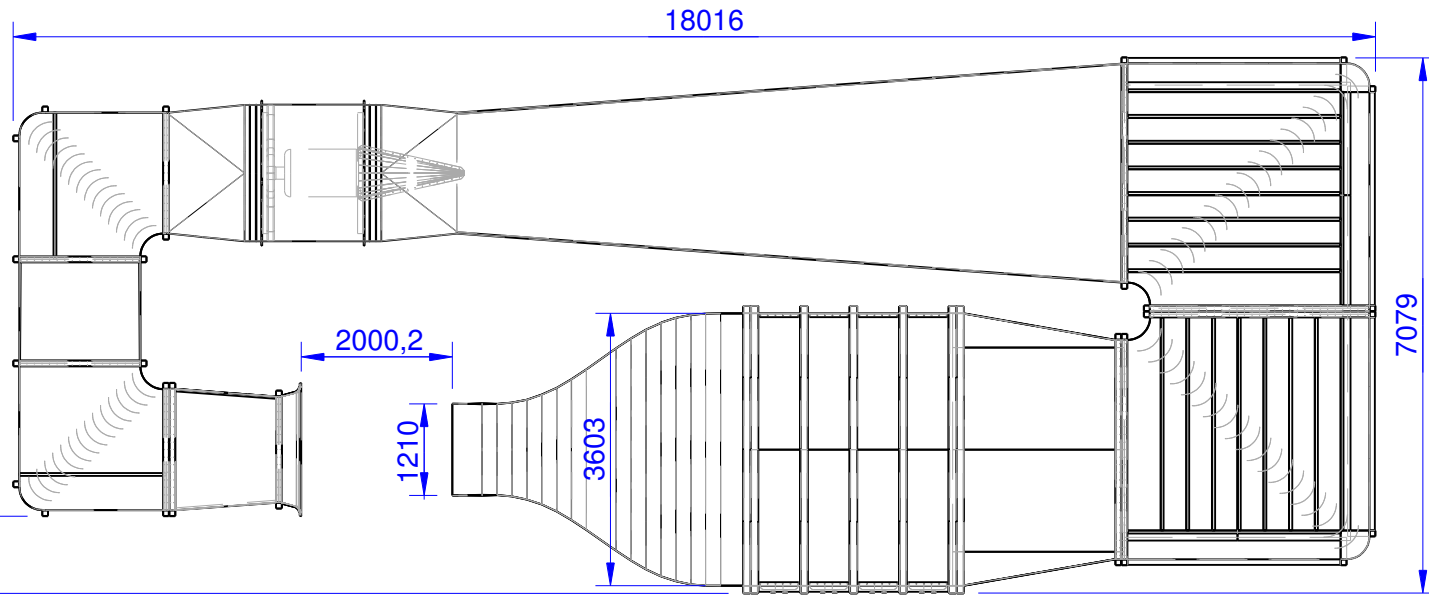

WT237

Revcb (Ground plan)

Specifications: (Customizing on request)

Working Section		
Width	mm	1200
Height	mm	1200
Length	mm	2000
Air Data		
Minimum Speed	m/s	2
Maximum Speed	m/s	30
Turbulence Level *	%	
Electrical Data		
Motor Power	kW	TBS
Supply Voltage	V / 50Hz	400
Temperature		
Compensated Temp.	°C	+15...+30
Operating Temp.	°C	-10...+40