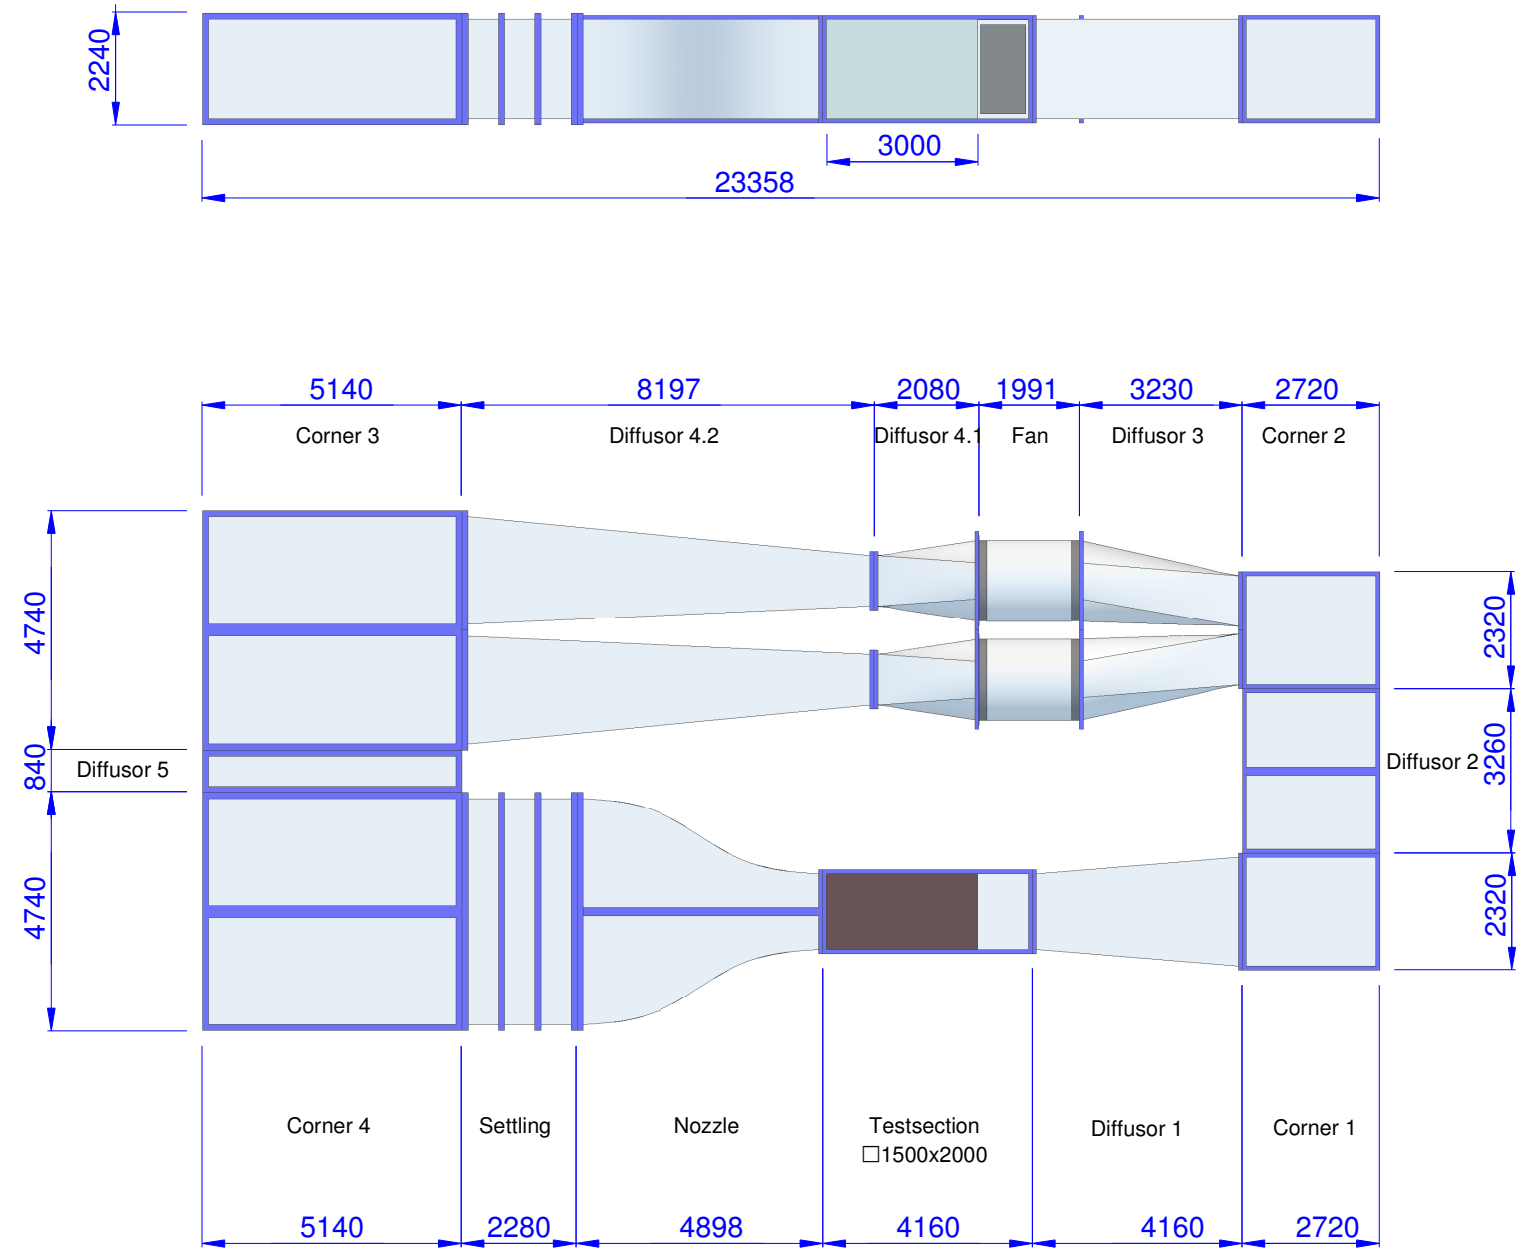

# WT315

Review: A

## Specifications: (Customizing on request)

<b>Working Section</b>		
Width	mm	1500
Height	mm	2000
Length	mm	4000
<b>Air Data</b>		
Minimum Speed	m/s	3
Maximum Speed	m/s	30
Turbulence Level *	%	1 (@20 m/s)
Contraction		3
<b>Electrical Data</b>		
Supply Voltage	V / 50Hz	400
<b>Temperature</b>		
Compensated Temp.	°C	+15...+30
Operating Temp.	°C	-10...+40