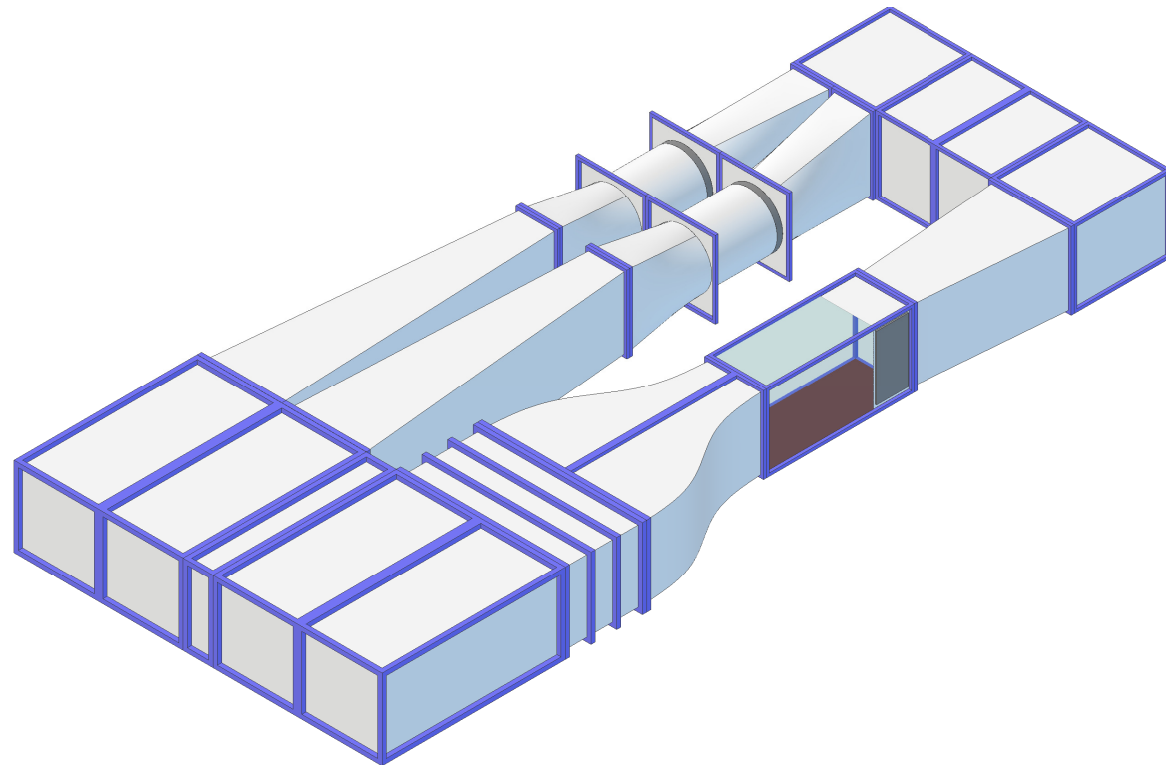

# WT315

Review: A

## Specifications: (Customizing on request)

<b>Working Section</b>		
Width	mm	1500
Height	mm	2000
Length	mm	4000
<b>Air Data</b>		
Minimum Speed	m/s	3
Maximum Speed	m/s	30
Turbulence Level *	%	1 (@20 m/s)
Contraction		3
<b>Electrical Data</b>		
Supply Voltage	V / 50Hz	400
<b>Temperature</b>		
Compensated Temp.	°C	+15...+30
Operating Temp.	°C	-10...+40