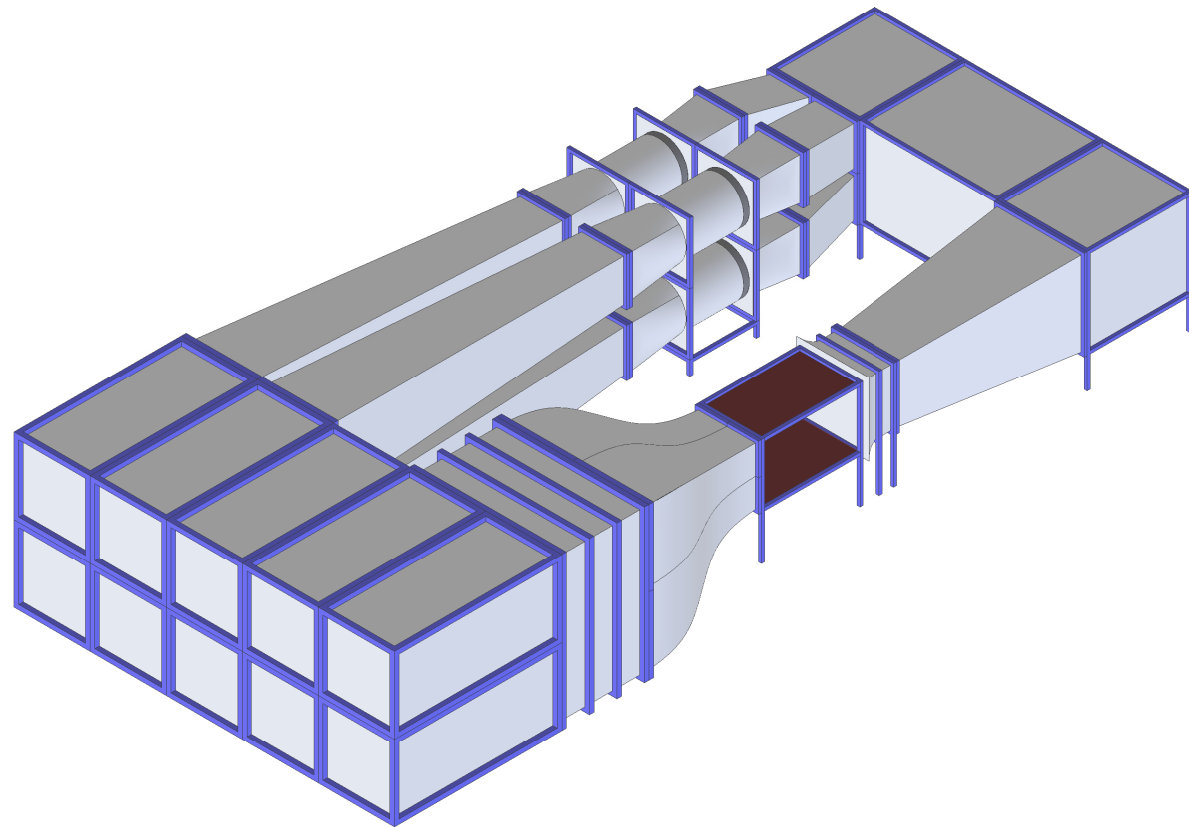

# WT314

Review: A

Ordernumber	Wind speed [m/s]	Current [A]	Review
WT314-10-A	2...10	15	A
WT314-20-A	2...20	35	A
WT314-30-A	3...30	80	A
WT314-40-A	4...40	160	A
WT314-50-A	5...50	275	A

Technical changes reserved

## Specifications: (Customizing on request)

<b>Working Section</b>		
Width	[mm]	1500
Height	[mm]	1500
Length	[mm]	2500
<b>Air Data</b>		
Contraction	[-]	6,2
Turbulence Level (at 50 % wind speed)	[%]	0,7
<b>Electrical Data</b>		
Supply Voltage	[V/50Hz]	400
<b>Temperature</b>		
Operating Temp.	[°C]	-10...+40