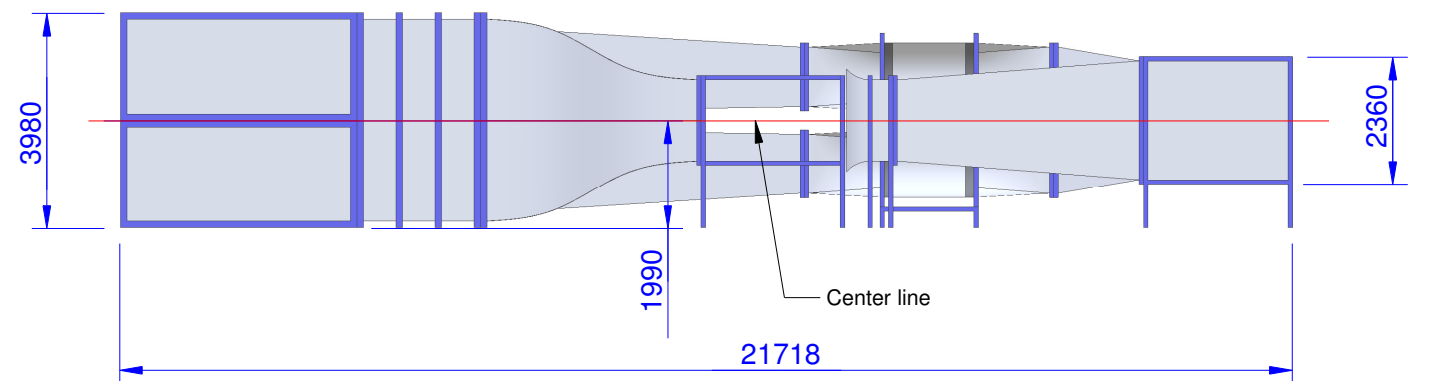

# WT314

Review: A

Ordernumber	Wind speed [m/s]	Current [A]	Review
WT314-10-A	2...10	15	A
WT314-20-A	2...20	35	A
WT314-30-A	3...30	80	A
WT314-40-A	4...40	160	A
WT314-50-A	5...50	275	A

Technical changes reserved

## Specifications: (Customizing on request)

<b>Working Section</b>		
Width	[mm]	1500
Height	[mm]	1500
Length	[mm]	2500
<b>Air Data</b>		
Contraction	[-]	6,2
Turbulence Level (at 50 % wind speed)	[%]	0,7
<b>Electrical Data</b>		
Supply Voltage	[V/50Hz]	400
<b>Temperature</b>		
Operating Temp.	[°C]	-10...+40