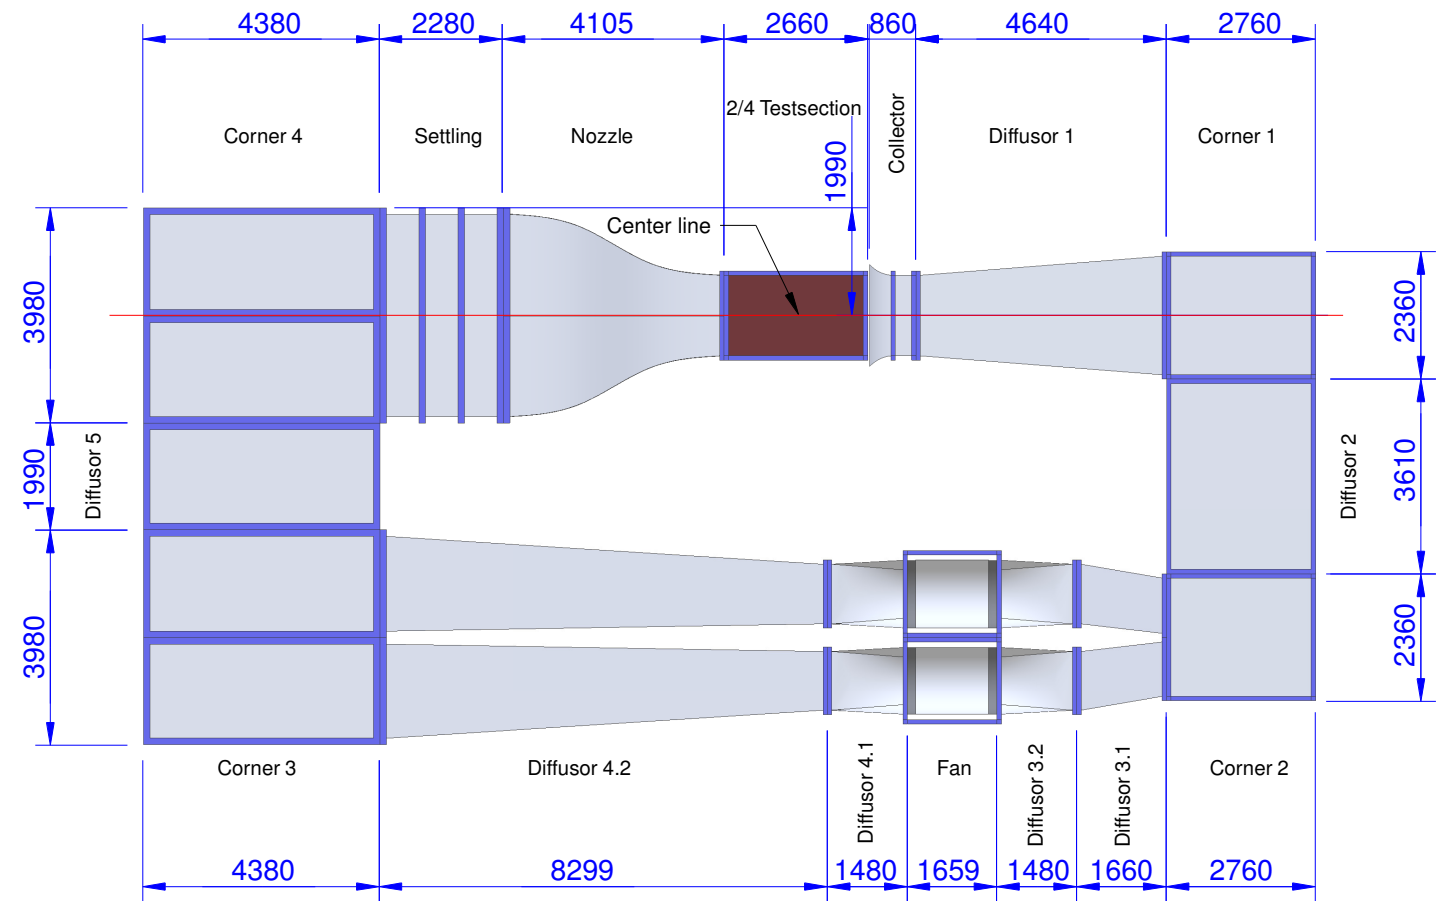

# WT314

Review: A

Ordernumber	Wind speed [m/s]	Current [A]	Review
WT314-10-A	2...10	15	A
WT314-20-A	2...20	35	A
WT314-30-A	3...30	80	A
WT314-40-A	4...40	160	A
WT314-50-A	5...50	275	A

Technical changes reserved

## Specifications: (Customizing on request)

<b>Working Section</b>		
Width	[mm]	1500
Height	[mm]	1500
Length	[mm]	2500
<b>Air Data</b>		
Contraction	[-]	6,2
Turbulence Level (at 50 % wind speed)	[%]	0,7
<b>Electrical Data</b>		
Supply Voltage	[V/50Hz]	400
<b>Temperature</b>		
Operating Temp.	[°C]	-10...+40