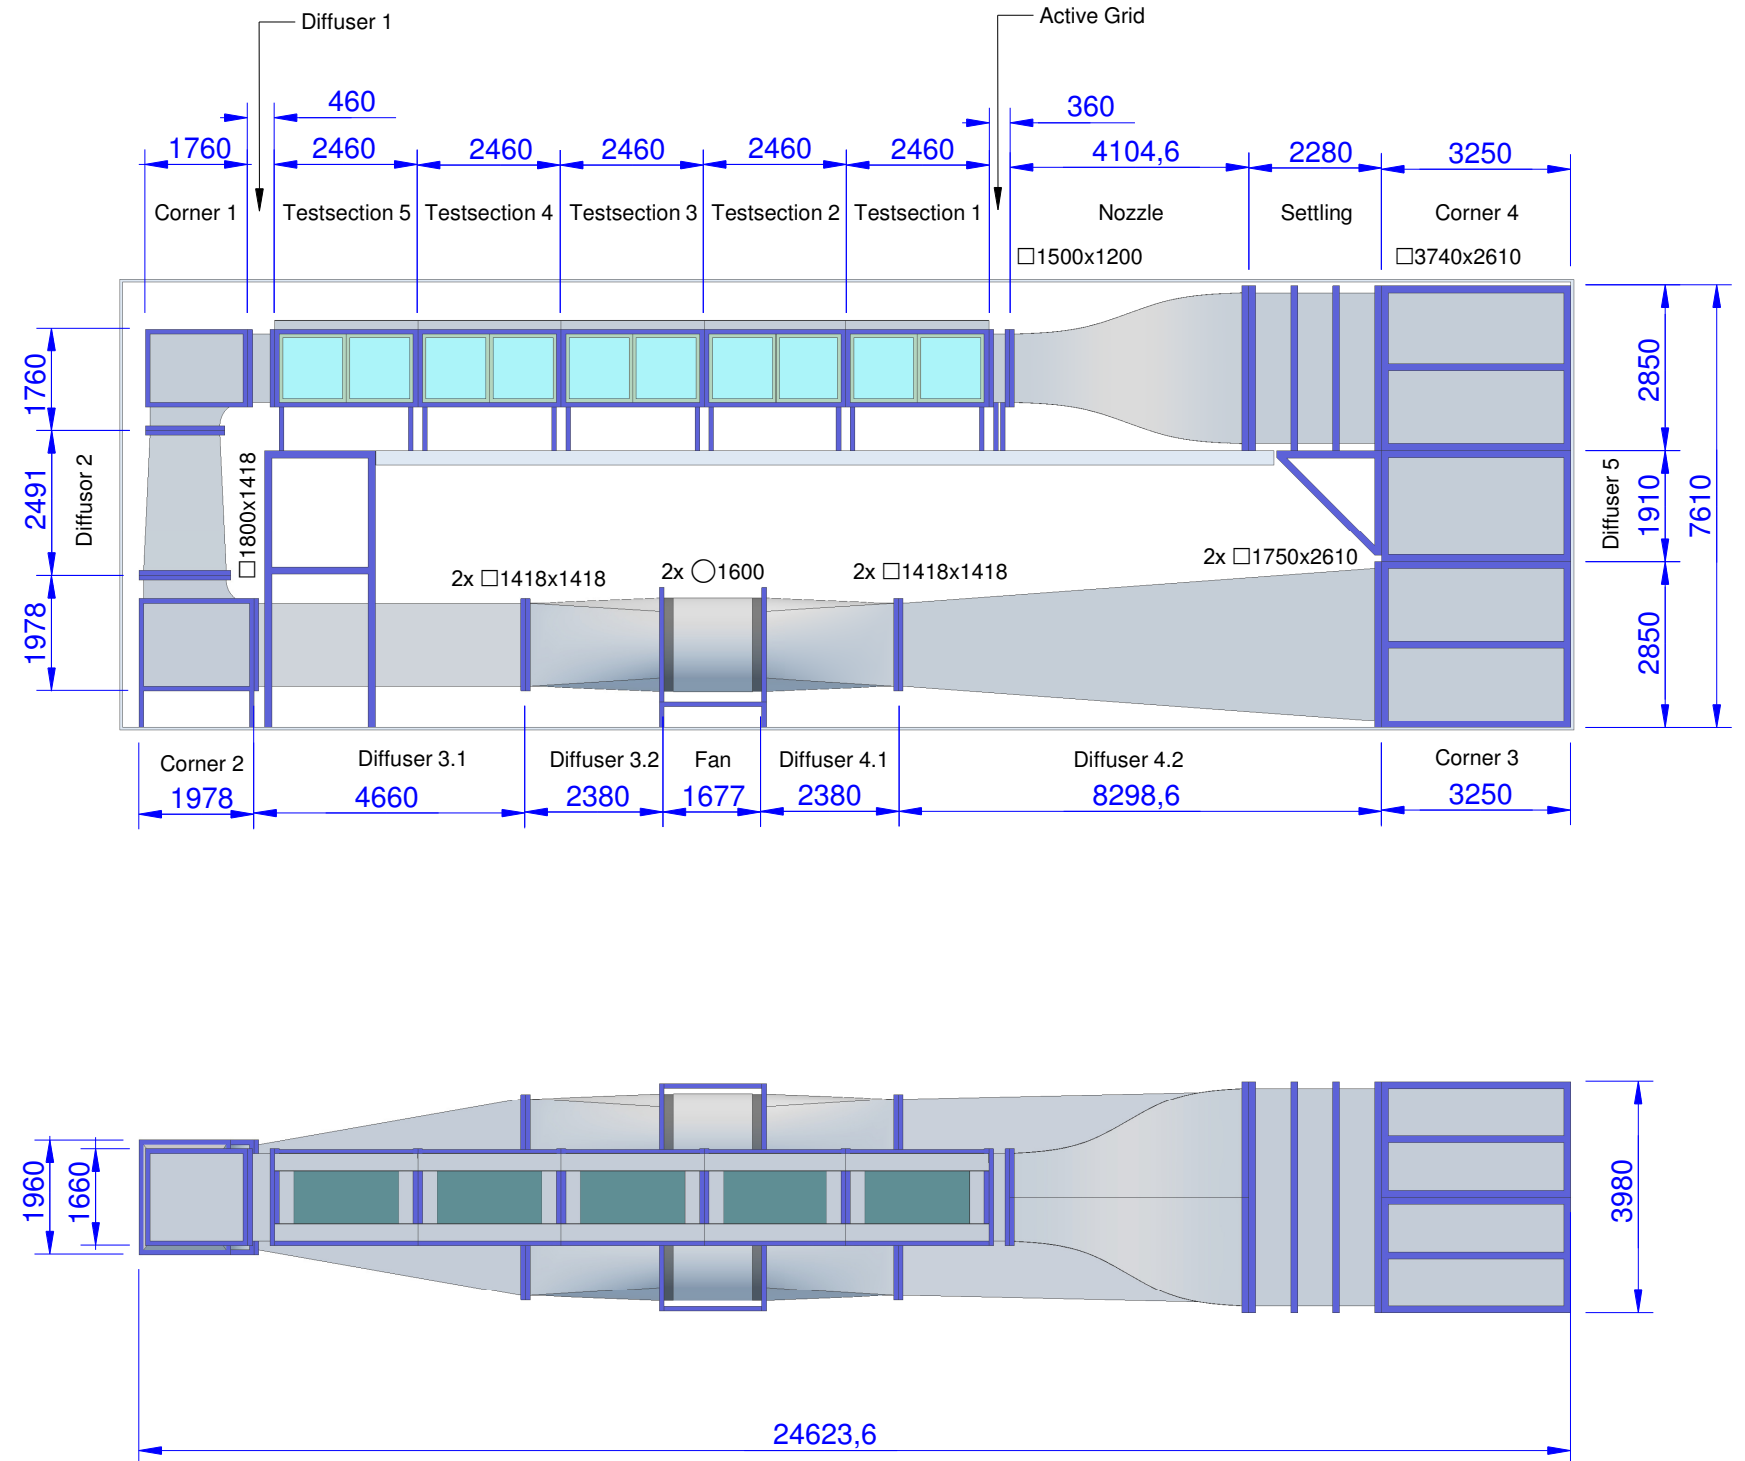

WT311

Review: B

Specifications: (Customizing on request)

Working Section		
Width	mm	1500
Height	mm	1200
Length	mm	12300
Air Data		
Minimum Speed	m/s	2
Maximum Speed	m/s	40
Turbulence Level *	%	0,7 (@ 30 m/s)
Contraction		5,42
Electrical Data		
Supply Voltage	V / 50Hz	400
Temperature		
Compensated Temp.	°C	+15...+30
Operating Temp.	°C	-10...+40