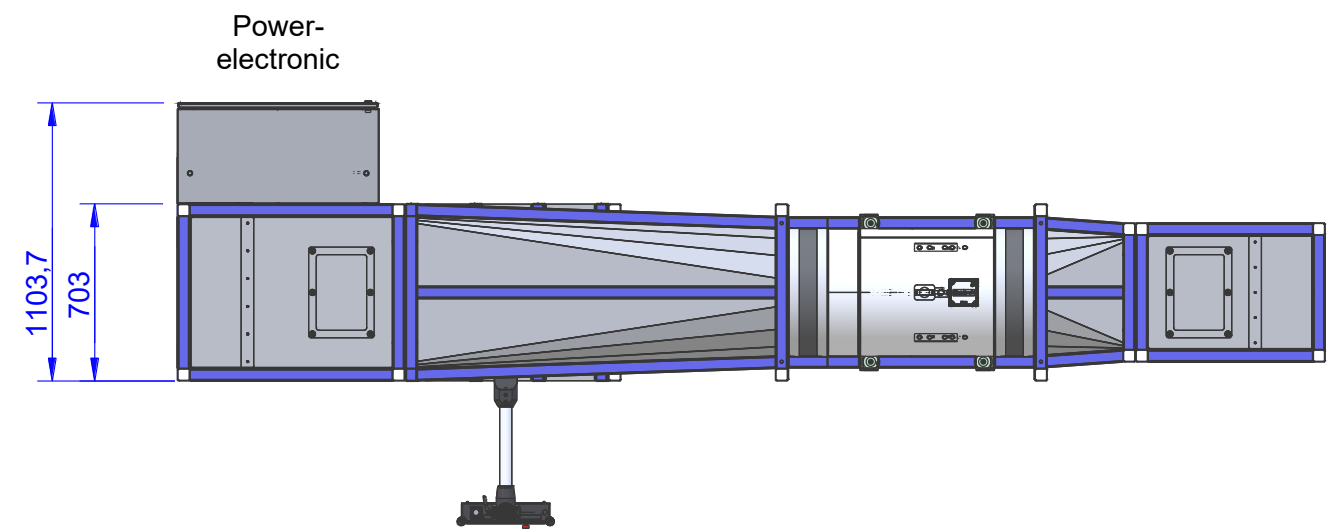

WT355 (opened)

Review: A

Specifications: (Customizing on request)

Working Section		
Width	[mm]	300
Height	[mm]	300
Length	[mm]	500
Air Data		
Contraction	[-]	4
Turbulence Level (at 50 % wind speed)	[%]	0,8
Electrical Data		
Supply Voltage	[V/50Hz]	400
Temperature		
Operating Temp.	[°C]	-10...+40