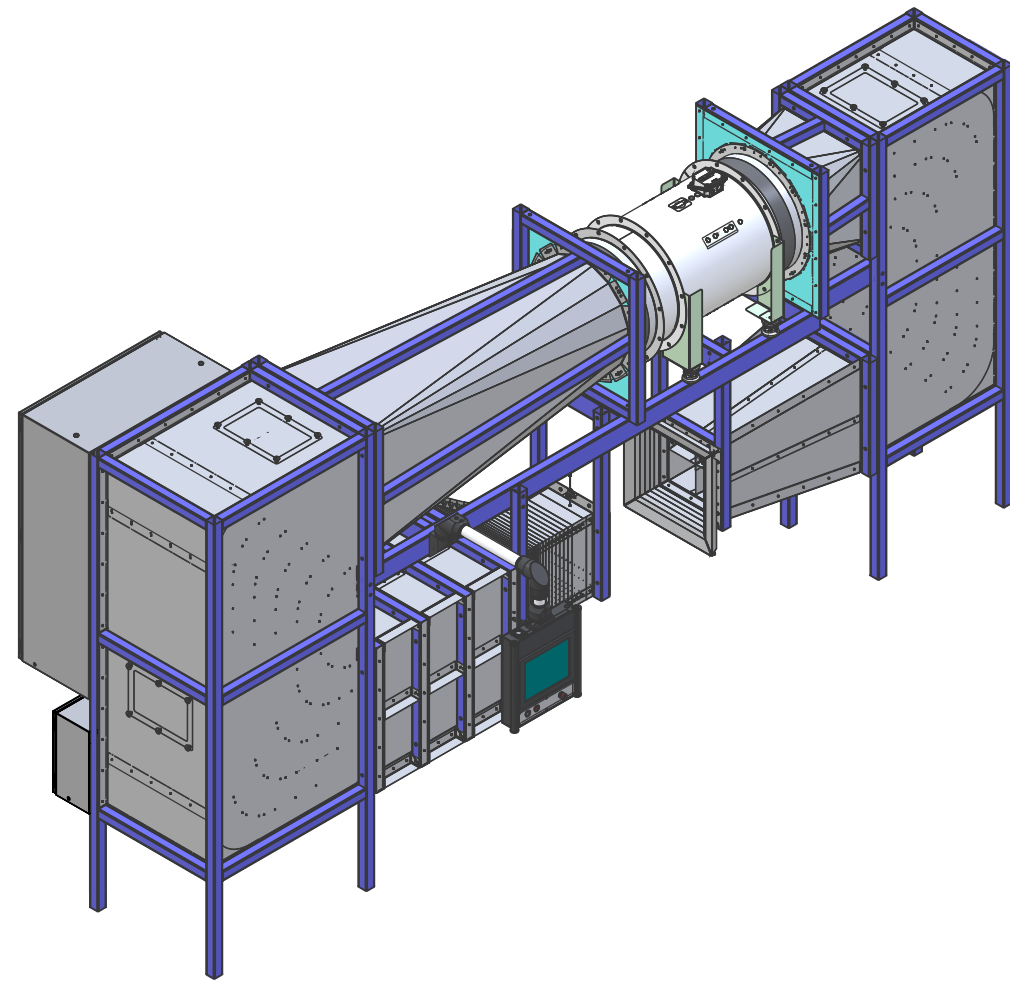

WT355 (opened)

Review: A

Specifications: (Customizing on request)

Working Section		
Width	[mm]	300
Height	[mm]	300
Length	[mm]	500
Air Data		
Contraction	[-]	4
Turbulence Level (at 50 % wind speed)	[%]	0,8
Electrical Data		
Supply Voltage	[V/50Hz]	400
Temperature		
Operating Temp.	[°C]	-10...+40