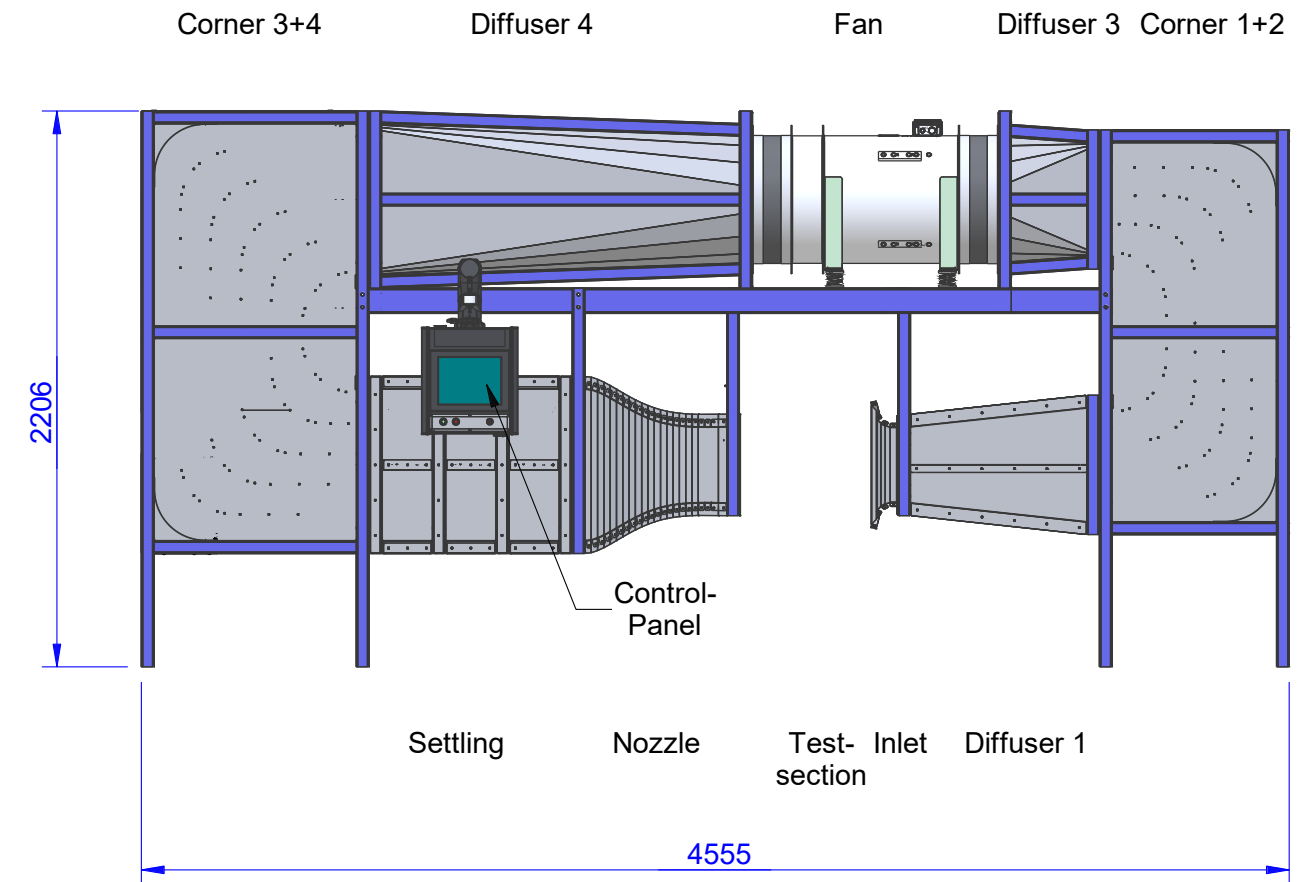

WT355 (opened)

Review: A

Specifications: (Customizing on request)

Working Section		
Width	[mm]	300
Height	[mm]	300
Length	[mm]	500
Air Data		
Contraction	[-]	4
Turbulence Level (at 50 % wind speed)	[%]	0,8
Electrical Data		
Supply Voltage	[V/50Hz]	400
Temperature		
Operating Temp.	[°C]	-10...+40