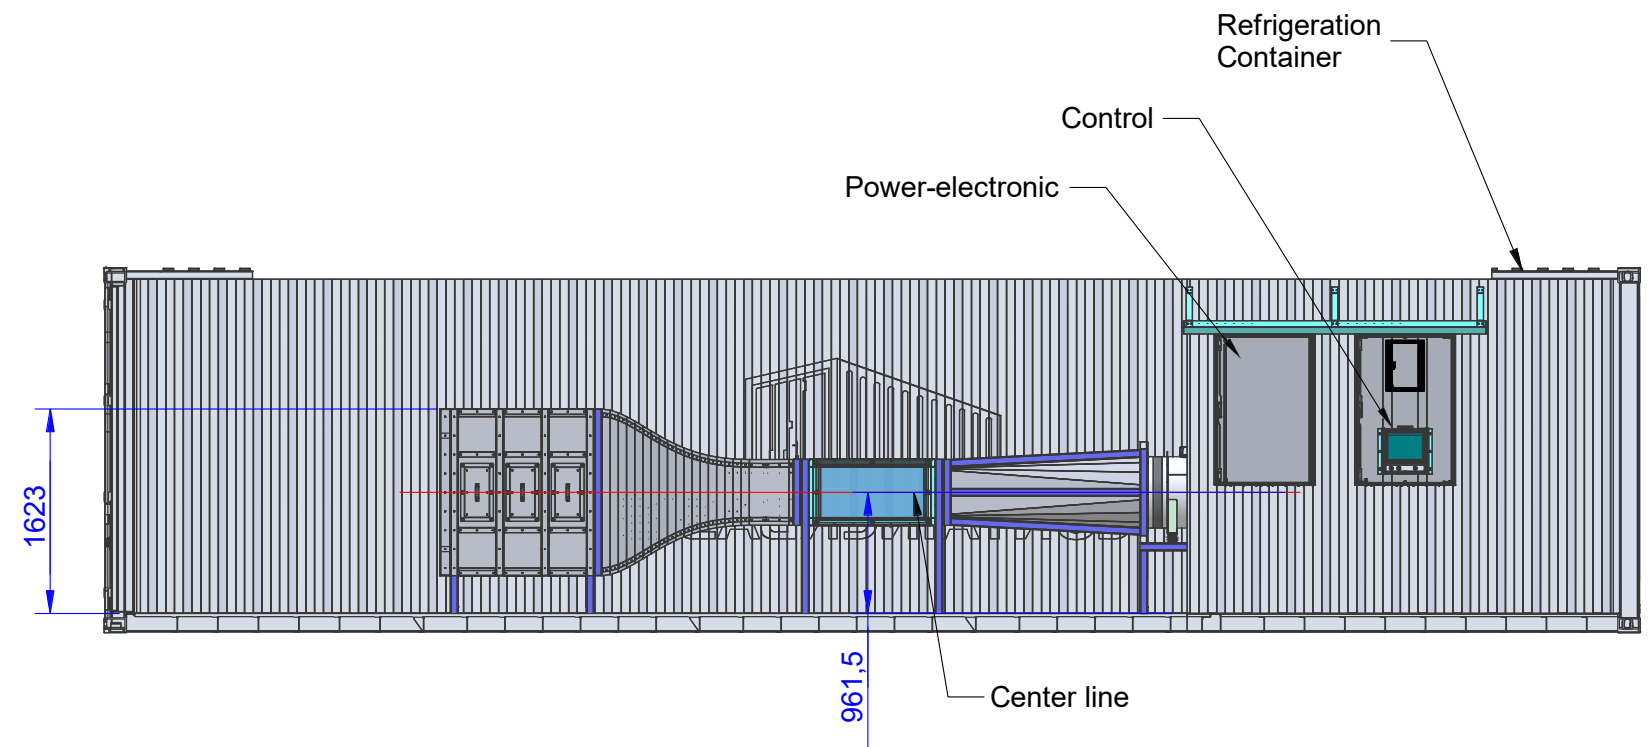

WT342

Review: A

Ordernumber	Wind speed [m/s]	Current [A]	Review
WT342-10-A	2...10	4	A
WT342-20-A	2...20	8	A
WT342-30-A	3...30	16	A
WT342-40-A	4...40	32	A

Specifications: (Customizing on request)

Working Section		
Width	[mm]	400
Height	[mm]	400
Length	[mm]	1000
Air Data		
Contraction	[-]	9
Turbulence Level (at 50 % wind speed)	[%]	<0,8
Electrical Data		
Supply Voltage	[V/50Hz]	400
Temperature		
Operating Temp.	[°C]	-10...+40