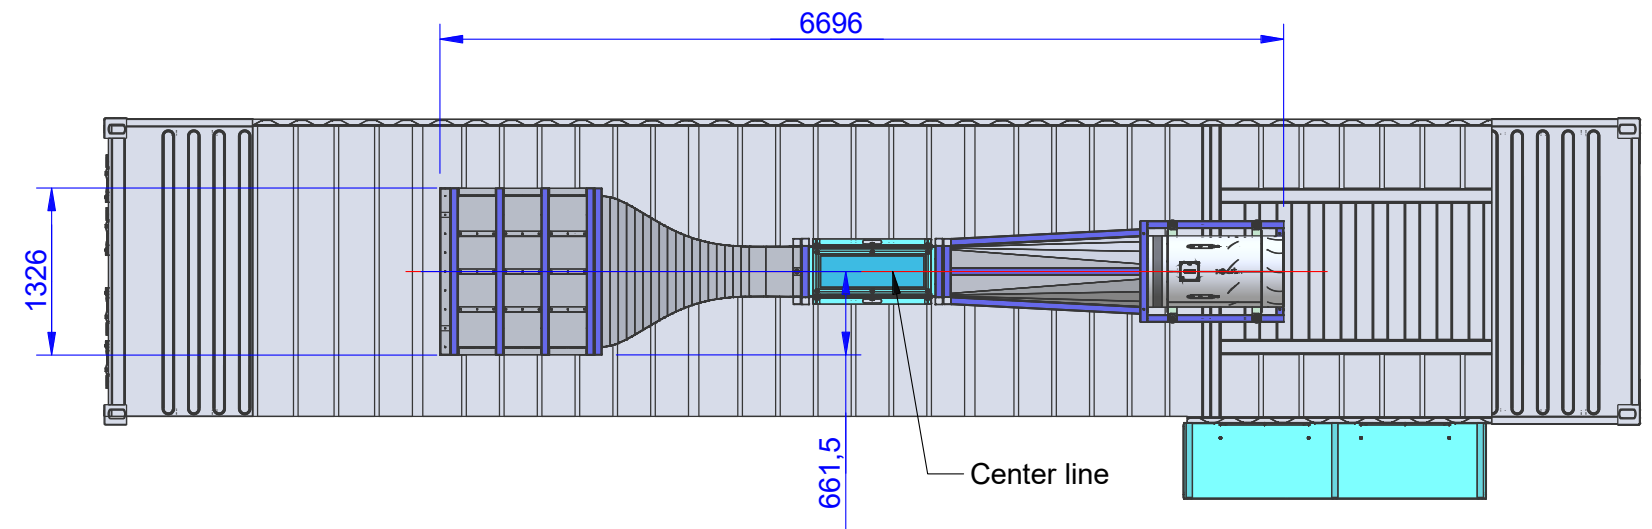

WT342

Review: A

Ordernumber	Wind speed [m/s]	Current [A]	Review
WT342-10-A	2...10	4	A
WT342-20-A	2...20	8	A
WT342-30-A	3...30	16	A
WT342-40-A	4...40	32	A

Specifications: (Customizing on request)

Working Section		
Width	[mm]	400
Height	[mm]	400
Length	[mm]	1000
Air Data		
Contraction	[-]	9
Turbulence Level (at 50 % wind speed)	[%]	<0,8
Electrical Data		
Supply Voltage	[V/50Hz]	400
Temperature		
Operating Temp.	[°C]	-10...+40