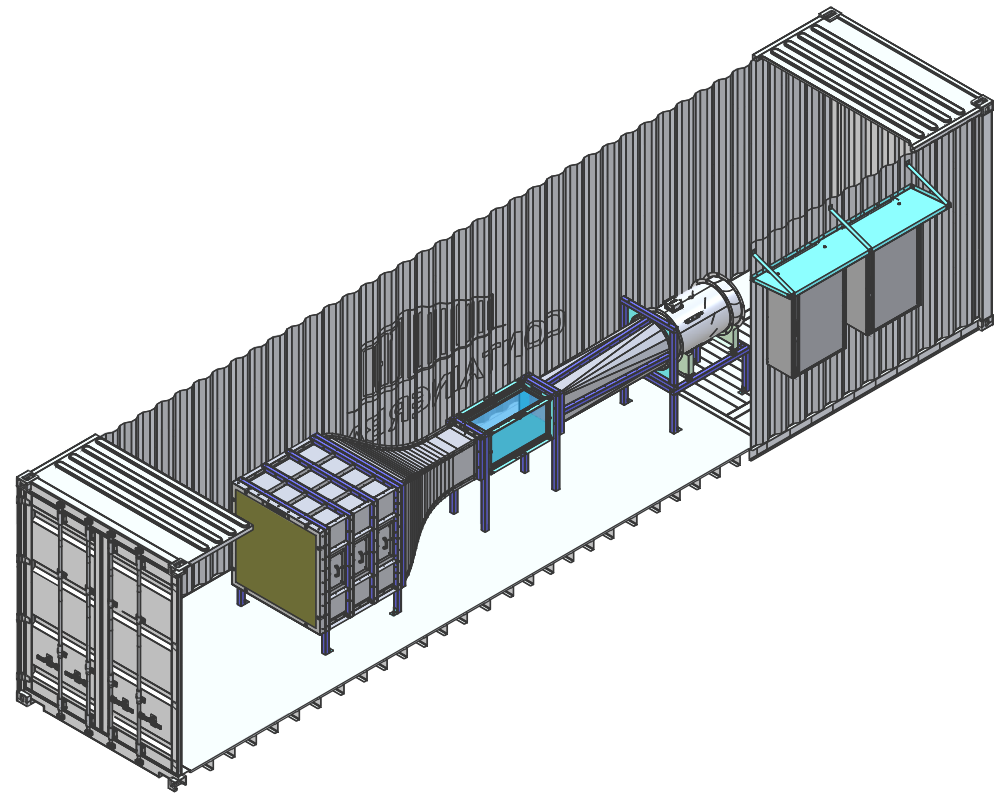

WT342

Review: A

Ordernumber	Wind speed [m/s]	Current [A]	Review
WT342-10-A	2...10	4	A
WT342-20-A	2...20	8	A
WT342-30-A	3...30	16	A
WT342-40-A	4...40	32	A

Specifications: (Customizing on request)

Working Section		
Width	[mm]	400
Height	[mm]	400
Length	[mm]	1000
Air Data		
Contraction	[-]	9
Turbulence Level (at 50 % wind speed)	[%]	<0,8
Electrical Data		
Supply Voltage	[V/50Hz]	400
Temperature		
Operating Temp.	[°C]	-10...+40