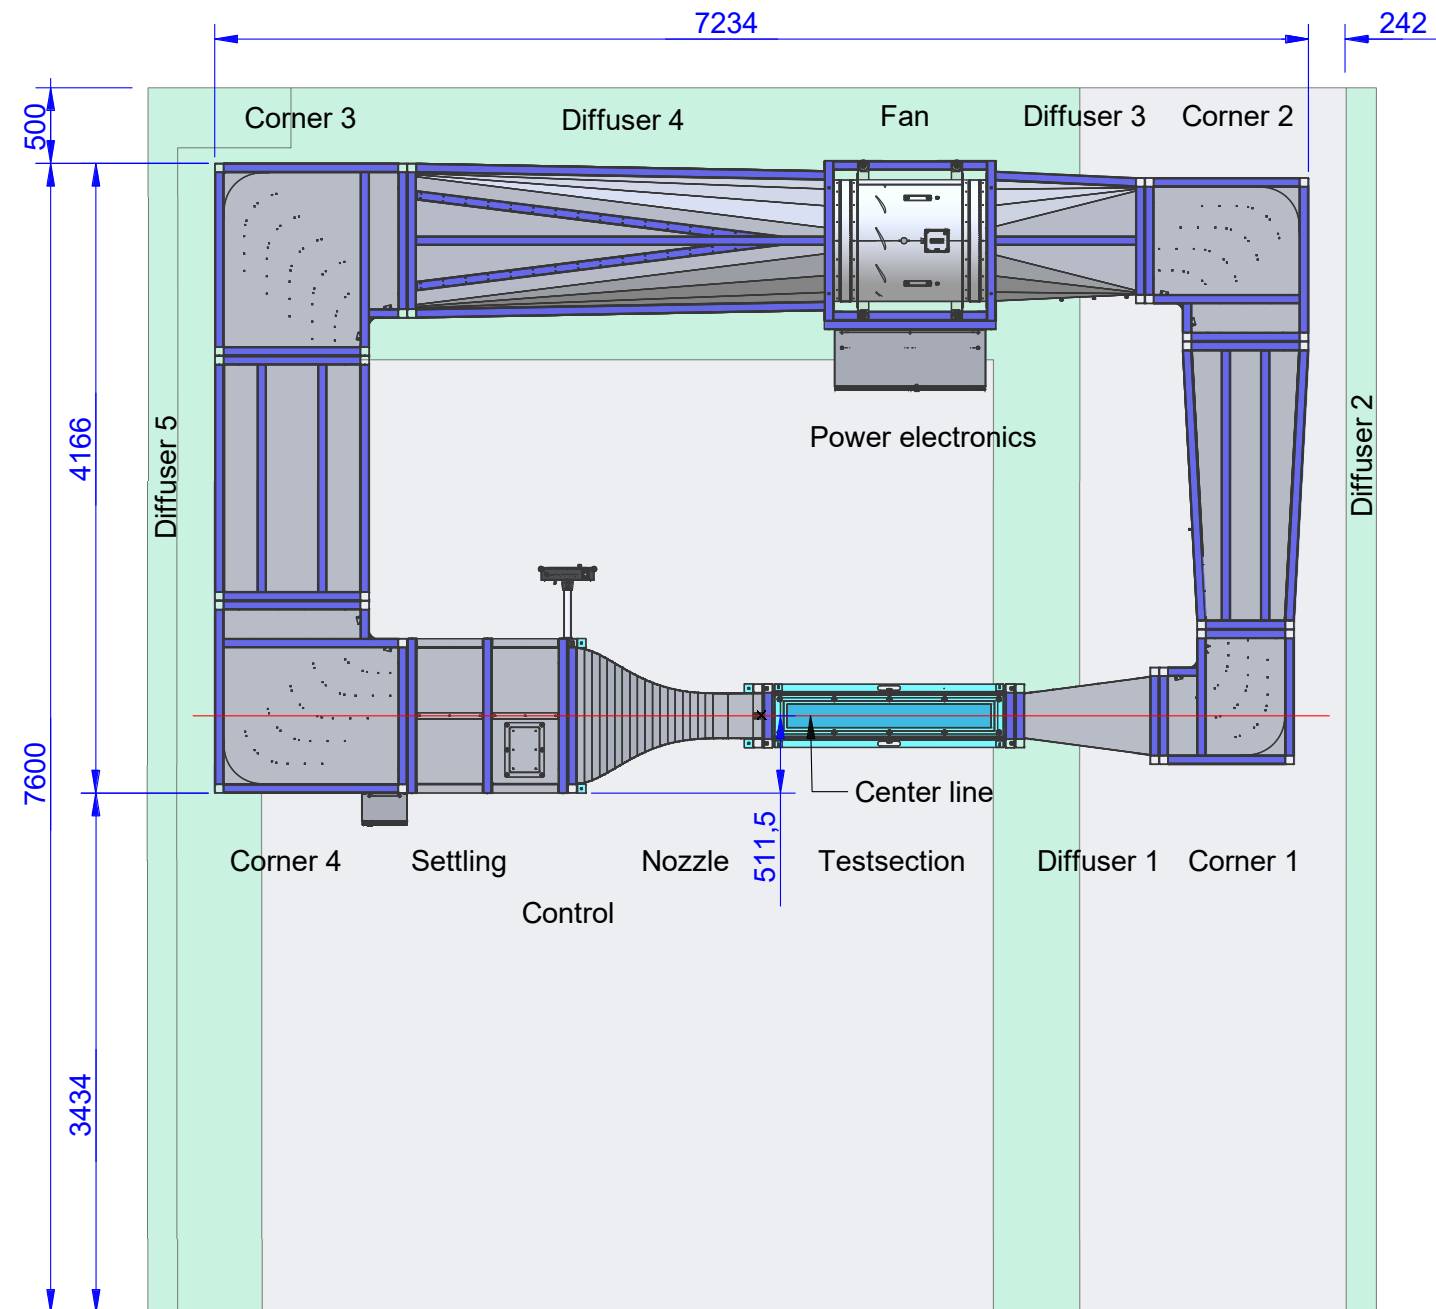

WT334

Review: A

Ordernumber	Wind speed [m/s]	Current [A]	Review
WT334-10-A	2...10	2	A
WT334-20-A	2...20	4	A
WT334-30-A	3...30	8	A
WT334-40-A	4...40	16	A
WT334-50-A	5...50	24	A
WT334-60-A	6...60	36	A

Specifications: (Customizing on request)

Working Section		
Width	[mm]	300
Height	[mm]	600
Length	[mm]	1500
Air Data		
Contraction	[-]	6
Turbulence Level (at 50 % wind speed)	[%]	0,5
Electrical Data		
Supply Voltage	[V/50Hz]	400
Temperature		
Operating Temp.	[°C]	-10...+40