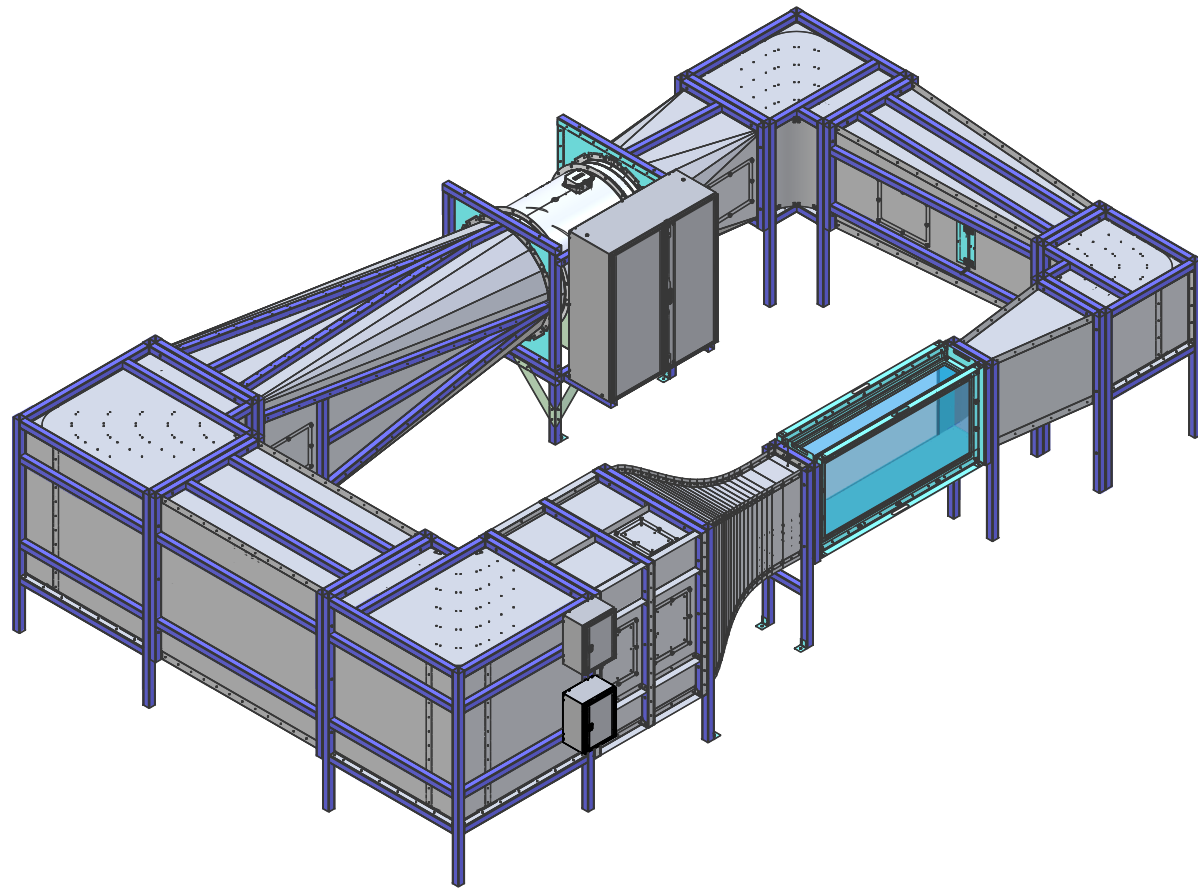

WT334

Review: A

Ordernumber	Wind speed [m/s]	Current [A]	Review
WT334-10-A	2...10	2	A
WT334-20-A	2...20	4	A
WT334-30-A	3...30	8	A
WT334-40-A	4...40	16	A
WT334-50-A	5...50	24	A
WT334-60-A	6...60	36	A

Specifications: (Customizing on request)

Working Section		
Width	[mm]	300
Height	[mm]	600
Length	[mm]	1500
Air Data		
Contraction	[-]	6
Turbulence Level (at 50 % wind speed)	[%]	0,5
Electrical Data		
Supply Voltage	[V/50Hz]	400
Temperature		
Operating Temp.	[°C]	-10...+40