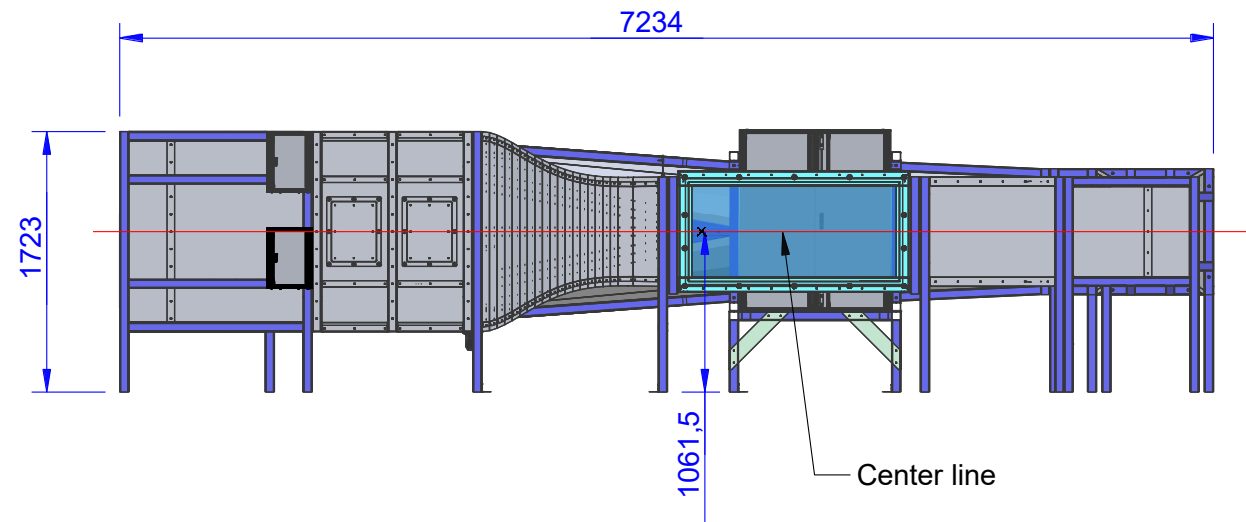

WT334

Review: A

Ordernumber	Wind speed [m/s]	Current [A]	Review
WT334-10-A	2...10	2	A
WT334-20-A	2...20	4	A
WT334-30-A	3...30	8	A
WT334-40-A	4...40	16	A
WT334-50-A	5...50	24	A
WT334-60-A	6...60	36	A

Specifications: (Customizing on request)

Working Section		
Width	[mm]	300
Height	[mm]	600
Length	[mm]	1500
Air Data		
Contraction	[-]	6
Turbulence Level (at 50 % wind speed)	[%]	0,5
Electrical Data		
Supply Voltage	[V/50Hz]	400
Temperature		
Operating Temp.	[°C]	-10...+40