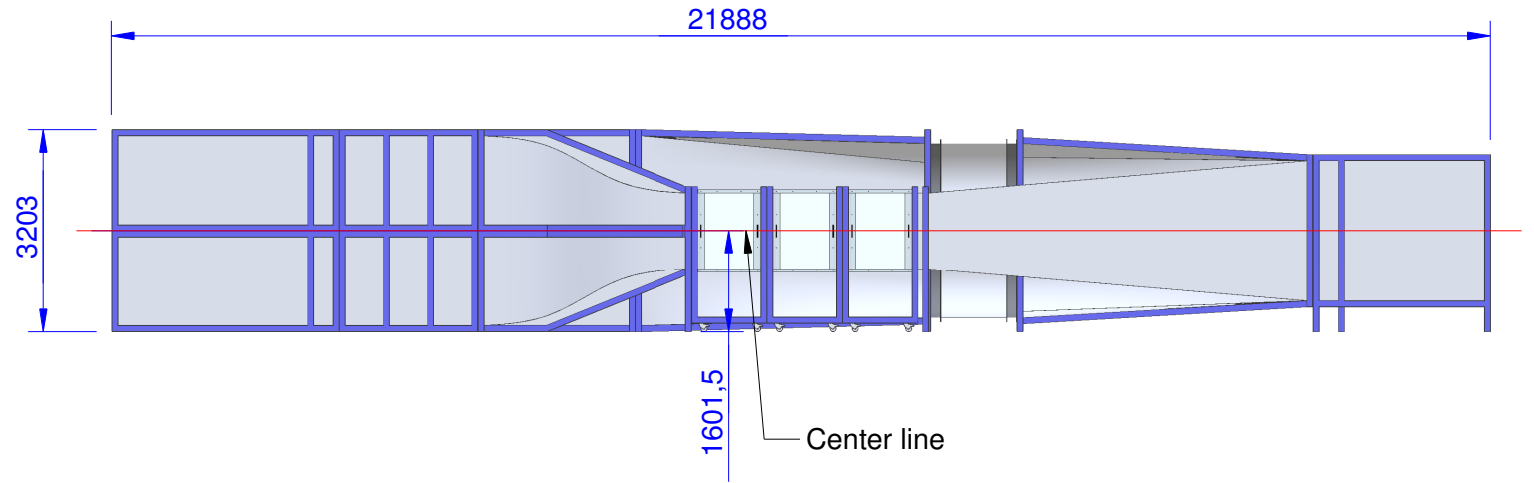

WT326

Review: A

Ordernumber	Wind speed [m/s]	Current [A]	Review
WT326-30-A	3...30	50	A
WT326-40-A	4...40	100	A
WT326-50-A	5...50	170	A
WT326-60-A	6...60	260	A
WT326-70-A	7...70	370	A
WT326-80-A	8...80	500	A

Technical changes reserved

Specifications: (Customizing on request)

Working Section		
Width	[mm]	1200
Height	[mm]	1200
Length	[mm]	3600
Air Data		
Contraction	[-]	6,25
Turbulence Level (at 50 % wind speed)	[%]	1
Electrical Data		
Supply Voltage	[V/50Hz]	400
Temperature		
Operating Temp.	[°C]	-10...+40