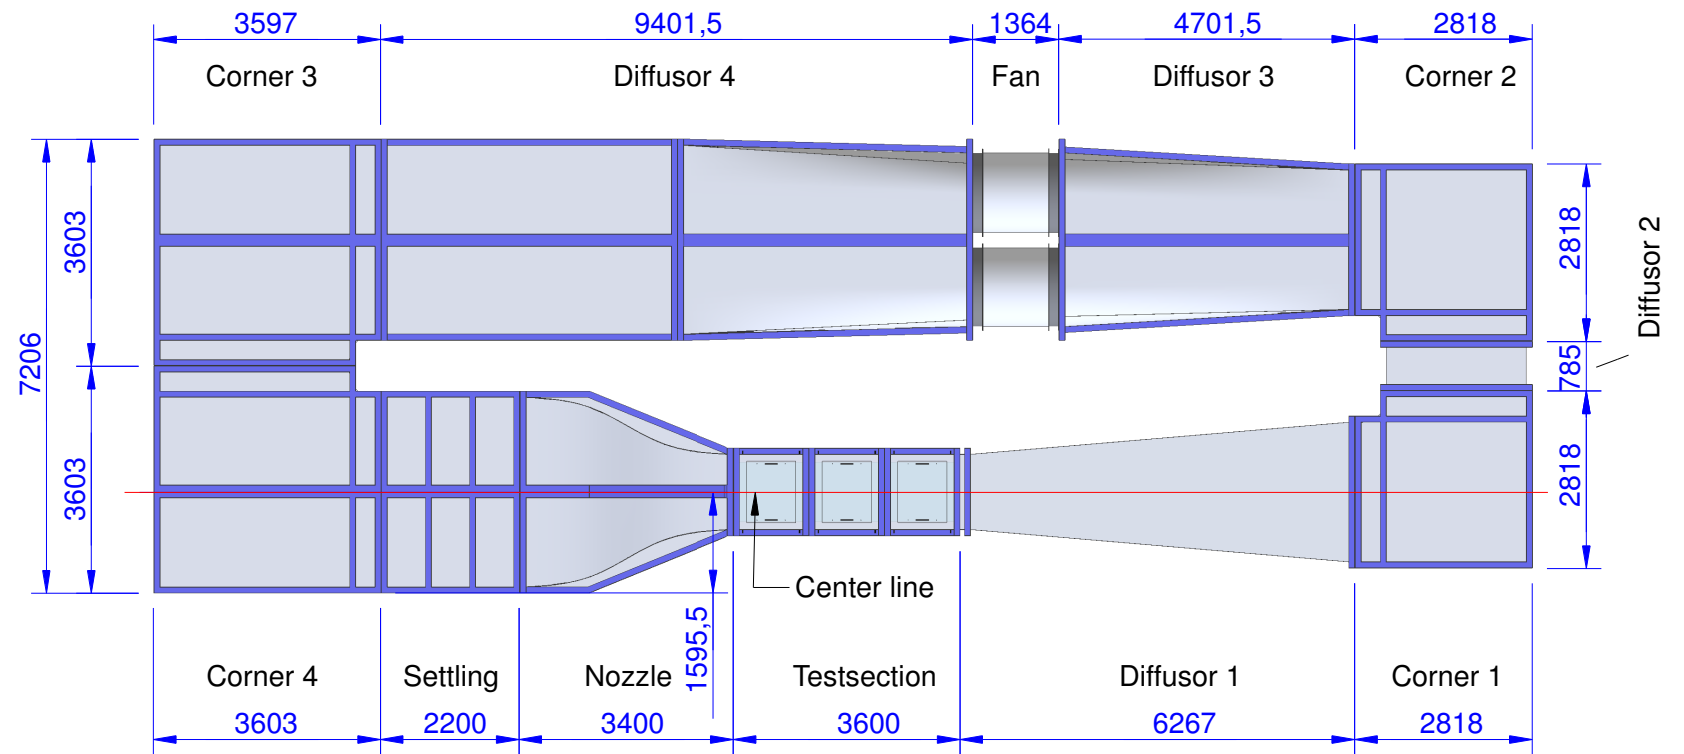

WT326

Review: A

Ordernumber	Wind speed [m/s]	Current [A]	Review
WT326-30-A	3...30	50	A
WT326-40-A	4...40	100	A
WT326-50-A	5...50	170	A
WT326-60-A	6...60	260	A
WT326-70-A	7...70	370	A
WT326-80-A	8...80	500	A

Technical changes reserved

Specifications: (Customizing on request)

Working Section		
Width	[mm]	1200
Height	[mm]	1200
Length	[mm]	3600
Air Data		
Contraction	[-]	6,25
Turbulence Level (at 50 % wind speed)	[%]	1
Electrical Data		
Supply Voltage	[V/50Hz]	400
Temperature		
Operating Temp.	[°C]	-10...+40