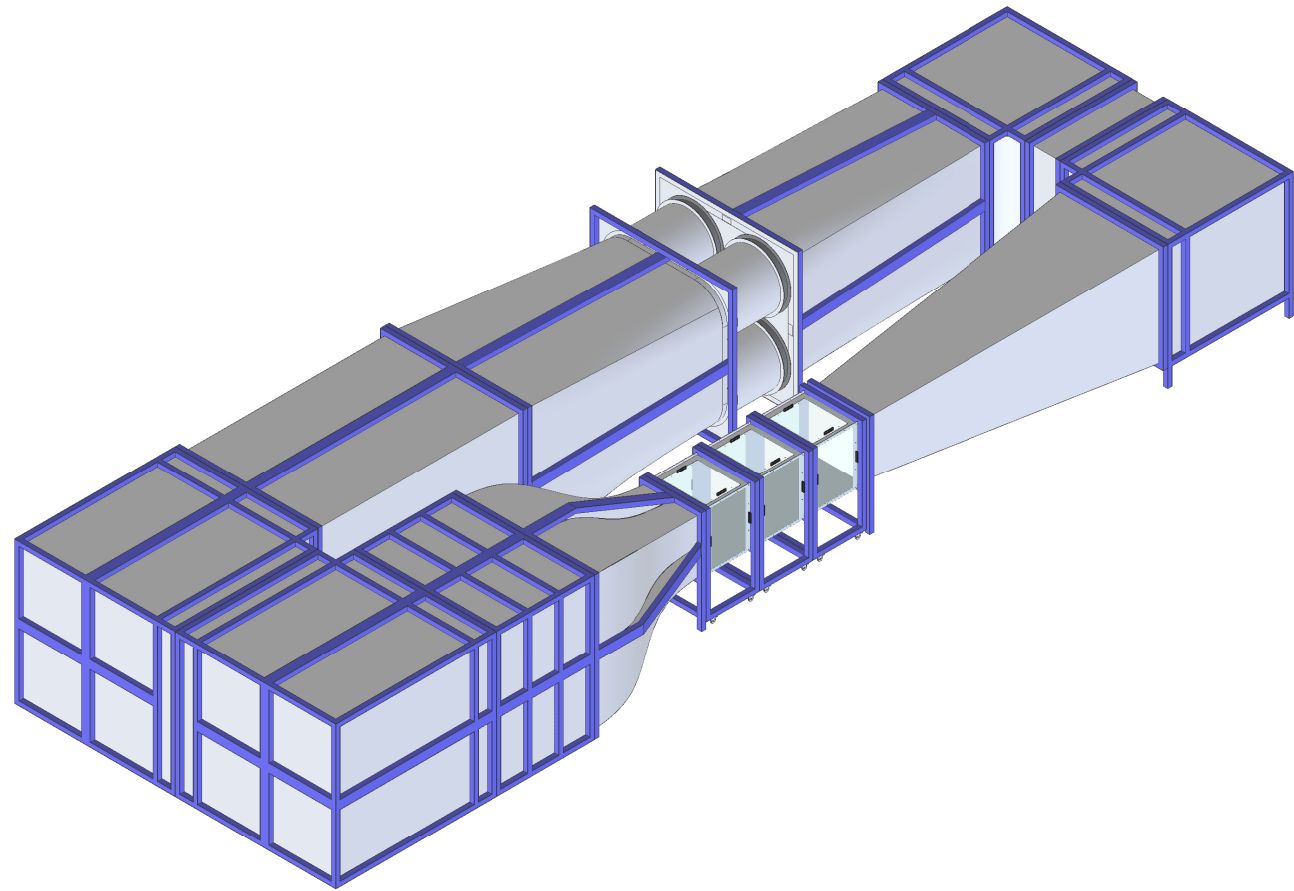

WT326

Review: A

Ordernumber	Wind speed [m/s]	Current [A]	Review
WT326-30-A	3...30	50	A
WT326-40-A	4...40	100	A
WT326-50-A	5...50	170	A
WT326-60-A	6...60	260	A
WT326-70-A	7...70	370	A
WT326-80-A	8...80	500	A

Technical changes reserved

Specifications: (Customizing on request)

Working Section		
Width	[mm]	1200
Height	[mm]	1200
Length	[mm]	3600
Air Data		
Contraction	[-]	6,25
Turbulence Level (at 50 % wind speed)	[%]	1
Electrical Data		
Supply Voltage	[V/50Hz]	400
Temperature		
Operating Temp.	[°C]	-10...+40