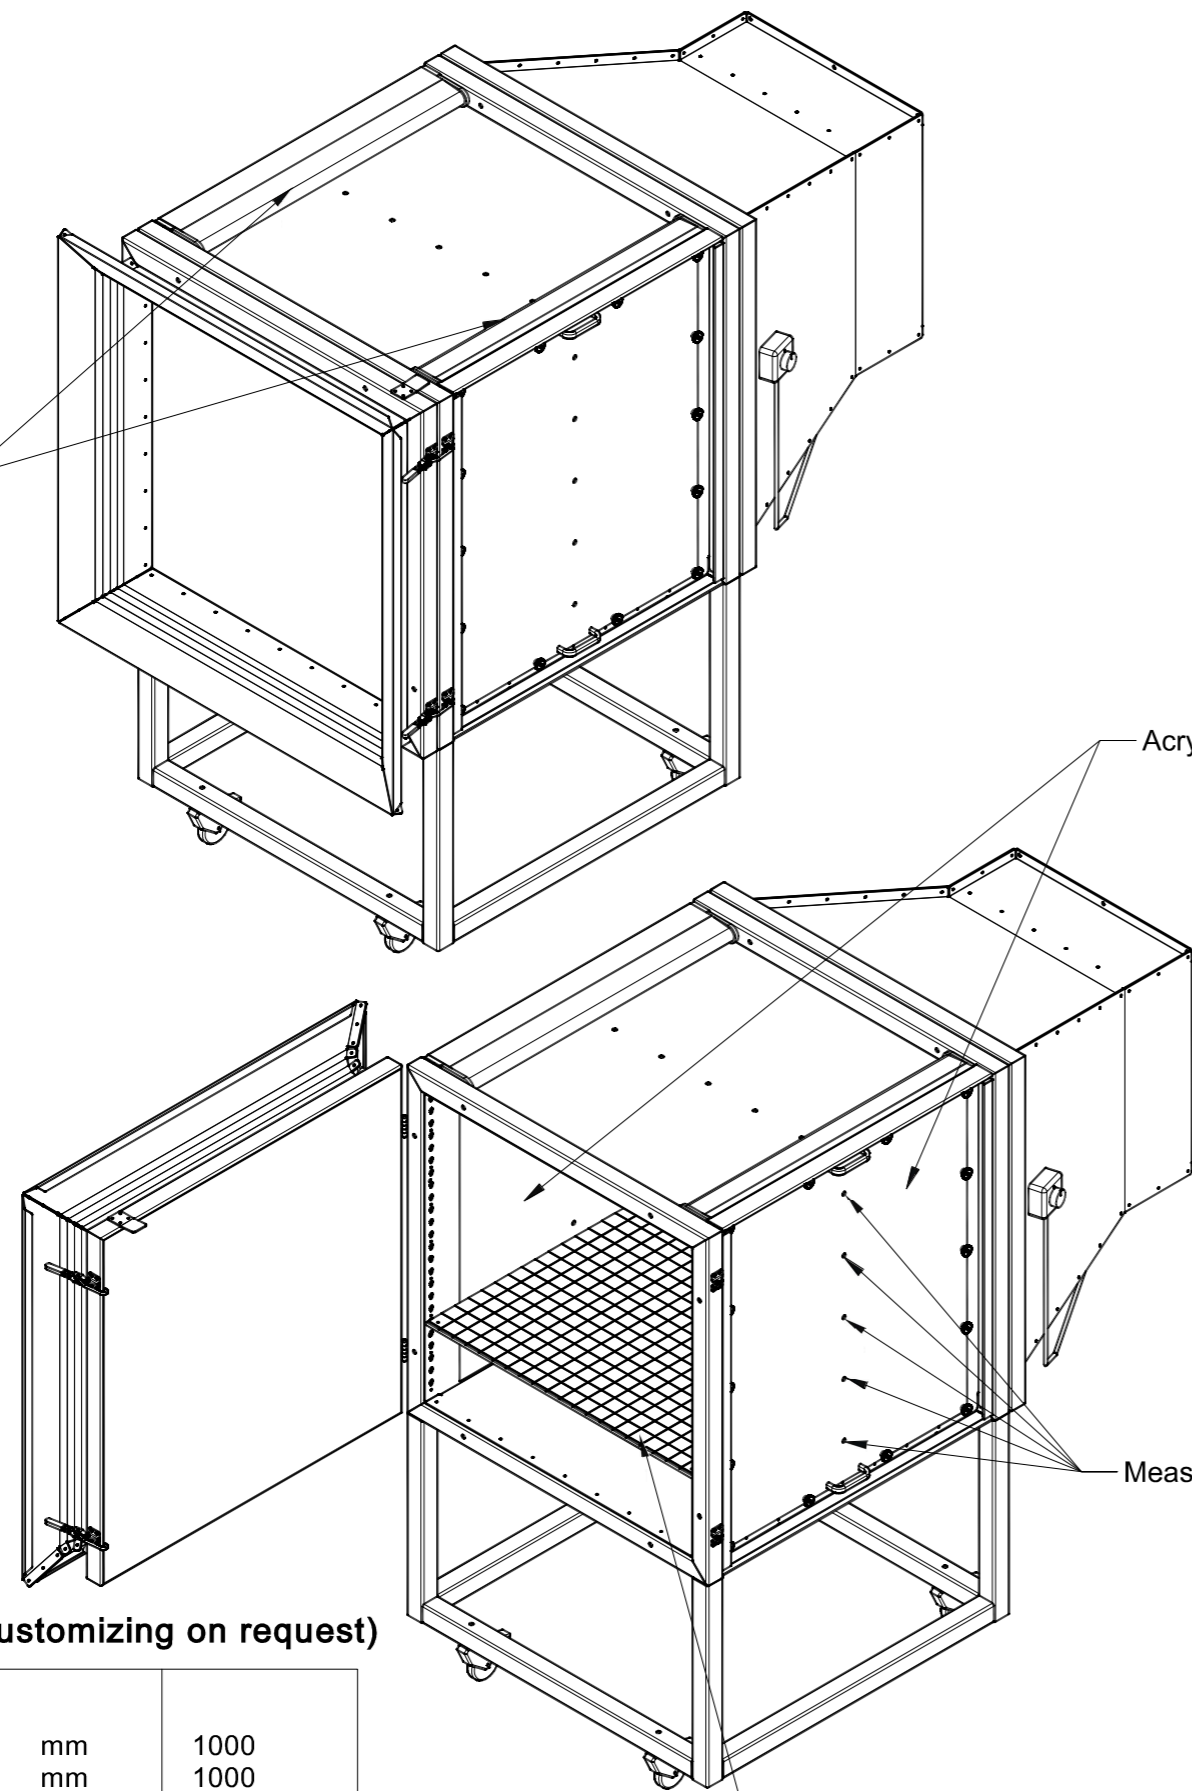

WT325

Review: B

blackout curtains

Specifications: (Customizing on request)

Working Section		
Width	mm	1000
Height	mm	1000
Length	mm	1000
Air Data		
Minimum Speed	m/s	-
Maximum Speed	m/s	2
Turbulence Level *	%	5
Contraction		-
Electrical Data		
Supply Voltage	V / 50Hz	230
Temperature		
Compensated Temp.	°C	+15...+30
Operating Temp.	°C	-10...+40

Height adjustable grid plate:
 - aluminium 10 mm
 - 50x50 mm grid, milled 0,5 mm deep
 - surface sandblasted
 - height step interval 40 mm

WINDTUNNEL 24
 by Baltic Windtunnel GmbH

Baltic Windtunnel GmbH
 Gewerbegebiet 4
 18276 Lüssow OT Karow