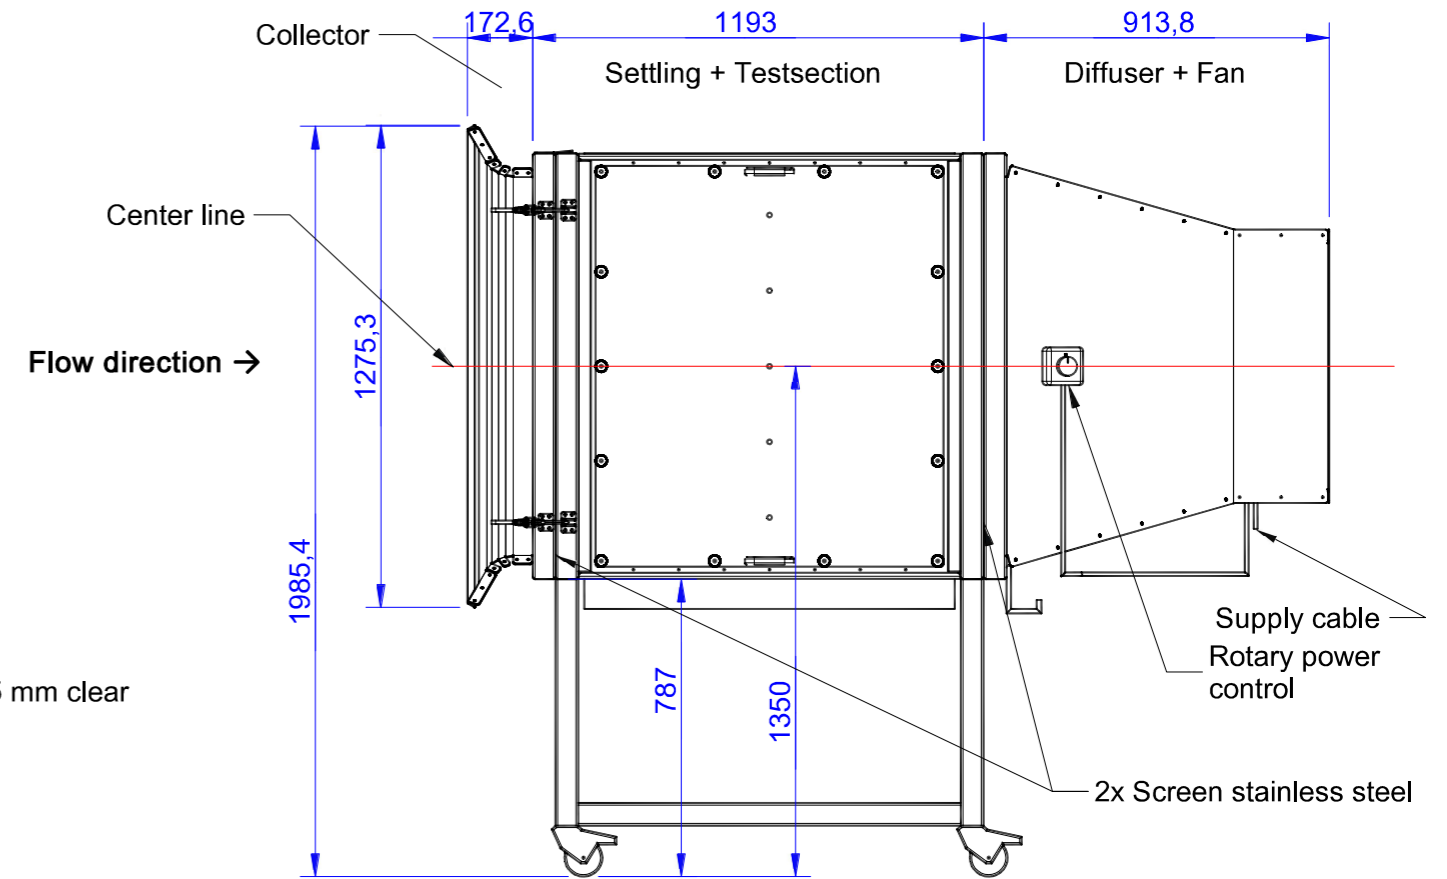

WT325

Review: B

blackout curtains

Specifications: (Customizing on request)

Working Section		
Width	mm	1000
Height	mm	1000
Length	mm	1000
Air Data		
Minimum Speed	m/s	-
Maximum Speed	m/s	2
Turbulence Level *	%	5
Contraction		-
Electrical Data		
Supply Voltage	V / 50Hz	230
Temperature		
Compensated Temp.	°C	+15...+30
Operating Temp.	°C	-10...+40

Height adjustable grid plate:
 - aluminium 10 mm
 - 50x50 mm grid, milled 0,5 mm deep
 - surface sandblasted
 - height step interval 40 mm

WINDTUNNEL 24
 by Baltic Windtunnel GmbH

Baltic Windtunnel GmbH
 Gewerbegebiet 4
 18276 Lüssow OT Karow