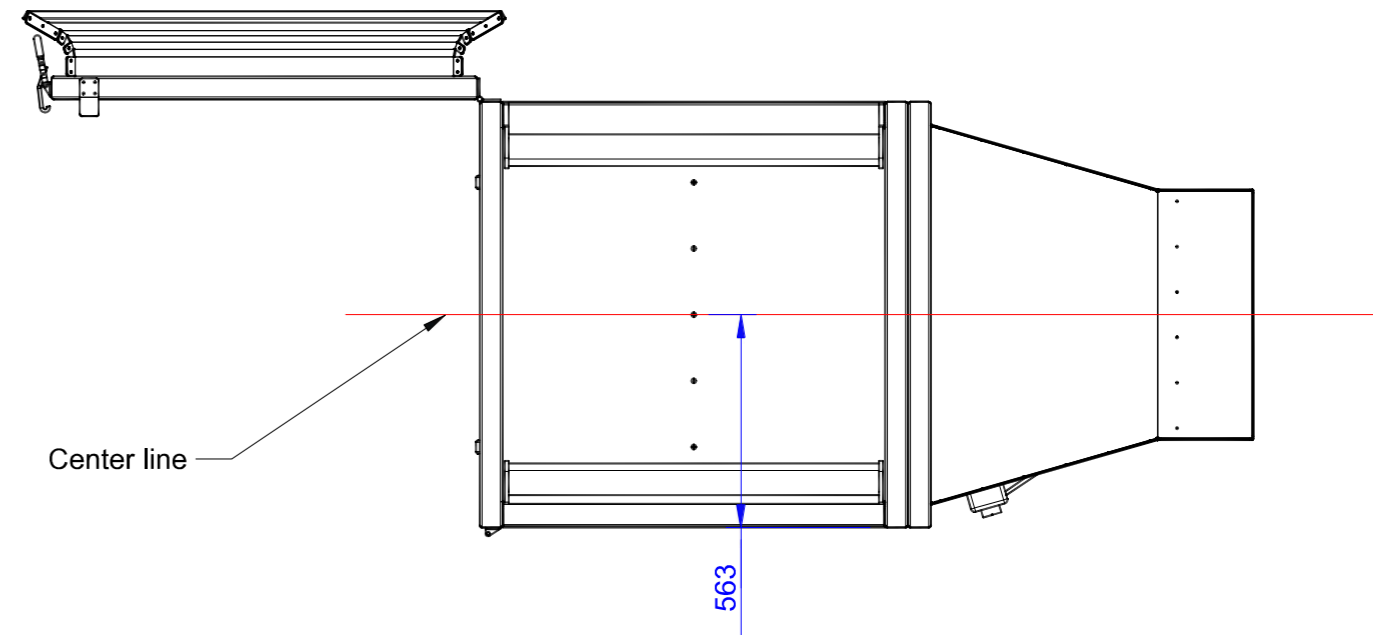

WT325

Review: B

blackout curtains

Specifications: (Customizing on request)

Working Section		
Width	mm	1000
Height	mm	1000
Length	mm	1000
Air Data		
Minimum Speed	m/s	-
Maximum Speed	m/s	2
Turbulence Level *	%	5
Contraction		-
Electrical Data		
Supply Voltage	V / 50Hz	230
Temperature		
Compensated Temp.	°C	+15...+30
Operating Temp.	°C	-10...+40

Height adjustable grid plate:
 - aluminium 10 mm
 - 50x50 mm grid, milled 0,5 mm deep
 - surface sandblasted
 - height step interval 40 mm

WINDTUNNEL 24
 by Baltic Windtunnel GmbH

Baltic Windtunnel GmbH
 Gewerbegebiet 4
 18276 Lüssow OT Karow