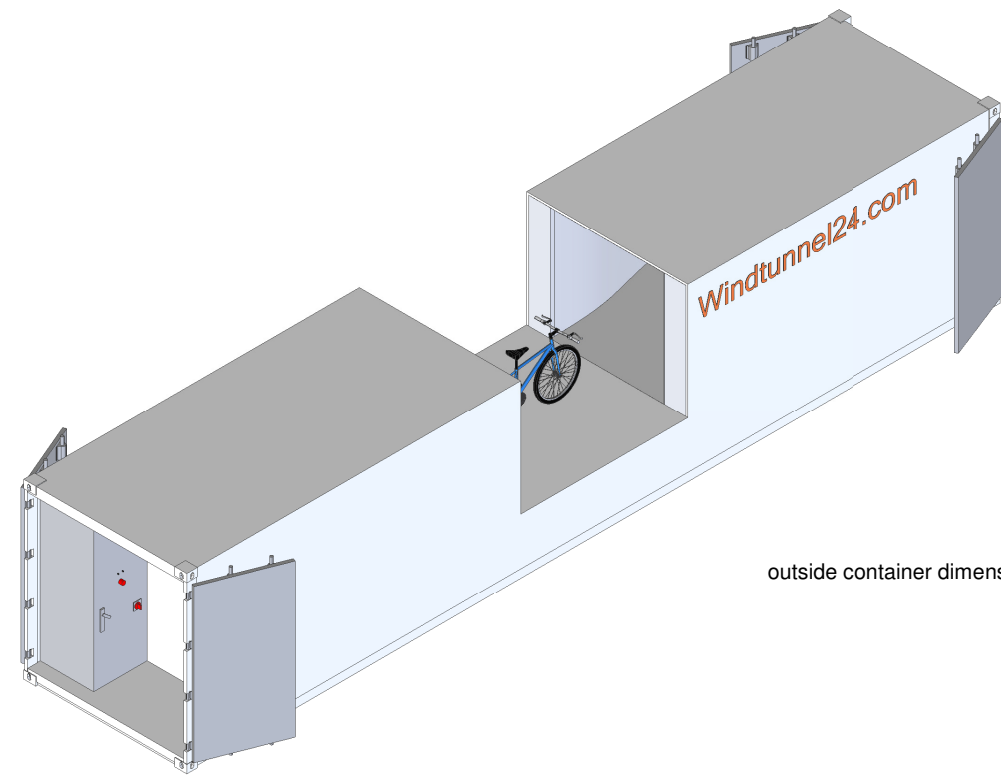

Groundplan WT324

Review: a

outside container dimensions

Specifications: (Customizing on request)

Working Section		
Width	[mm]	1700
Height	[mm]	1700
Length	[mm]	2500
Air Data		
Contraction	[-]	1,4
Turbulence Level (at 50 % wind speed)	[%]	2 - 3
Electrical Data		
Supply Voltage	[V/50Hz]	400
Temperature		
Operating Temp.	[°C]	-10...+40