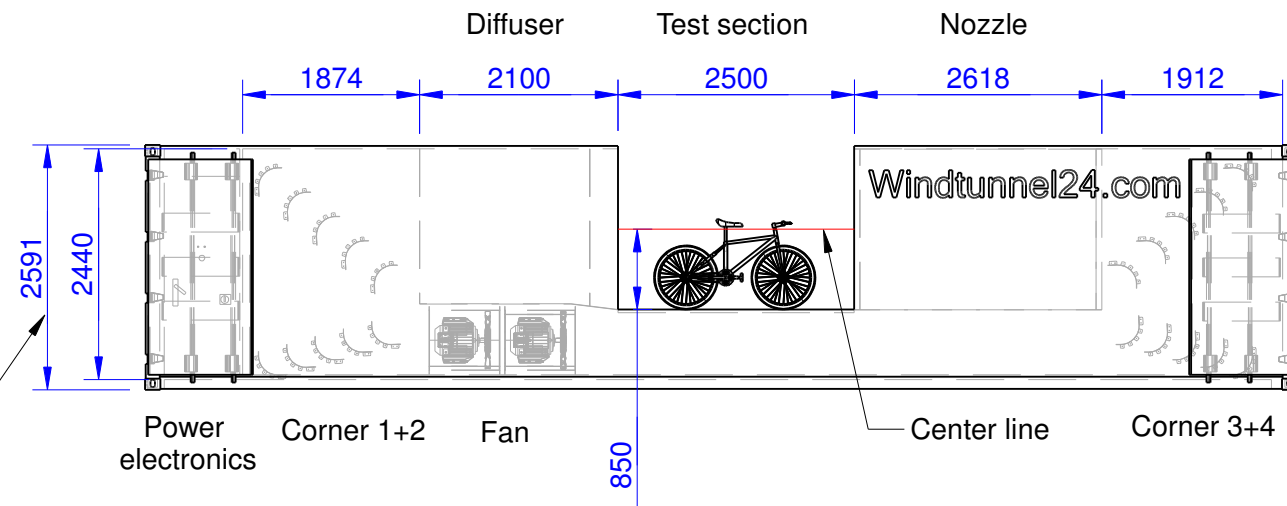

Groundplan WT324

Review: a

outside container dimensions

Specifications: (Customizing on request)

Working Section		
Width	[mm]	1700
Height	[mm]	1700
Length	[mm]	2500
Air Data		
Contraction	[-]	1,4
Turbulence Level (at 50 % wind speed)	[%]	2 - 3
Electrical Data		
Supply Voltage	[V/50Hz]	400
Temperature		
Operating Temp.	[°C]	-10...+40