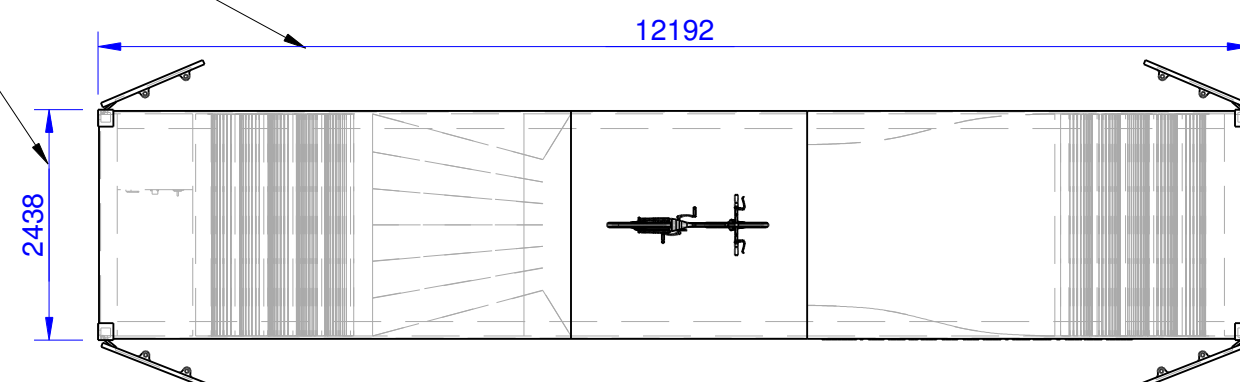

Groundplan WT324

Review: a

outside container dimensions

Specifications: (Customizing on request)

Working Section		
Width	[mm]	1700
Height	[mm]	1700
Length	[mm]	2500
Air Data		
Contraction	[-]	1,4
Turbulence Level (at 50 % wind speed)	[%]	2 - 3
Electrical Data		
Supply Voltage	[V/50Hz]	400
Temperature		
Operating Temp.	[°C]	-10...+40