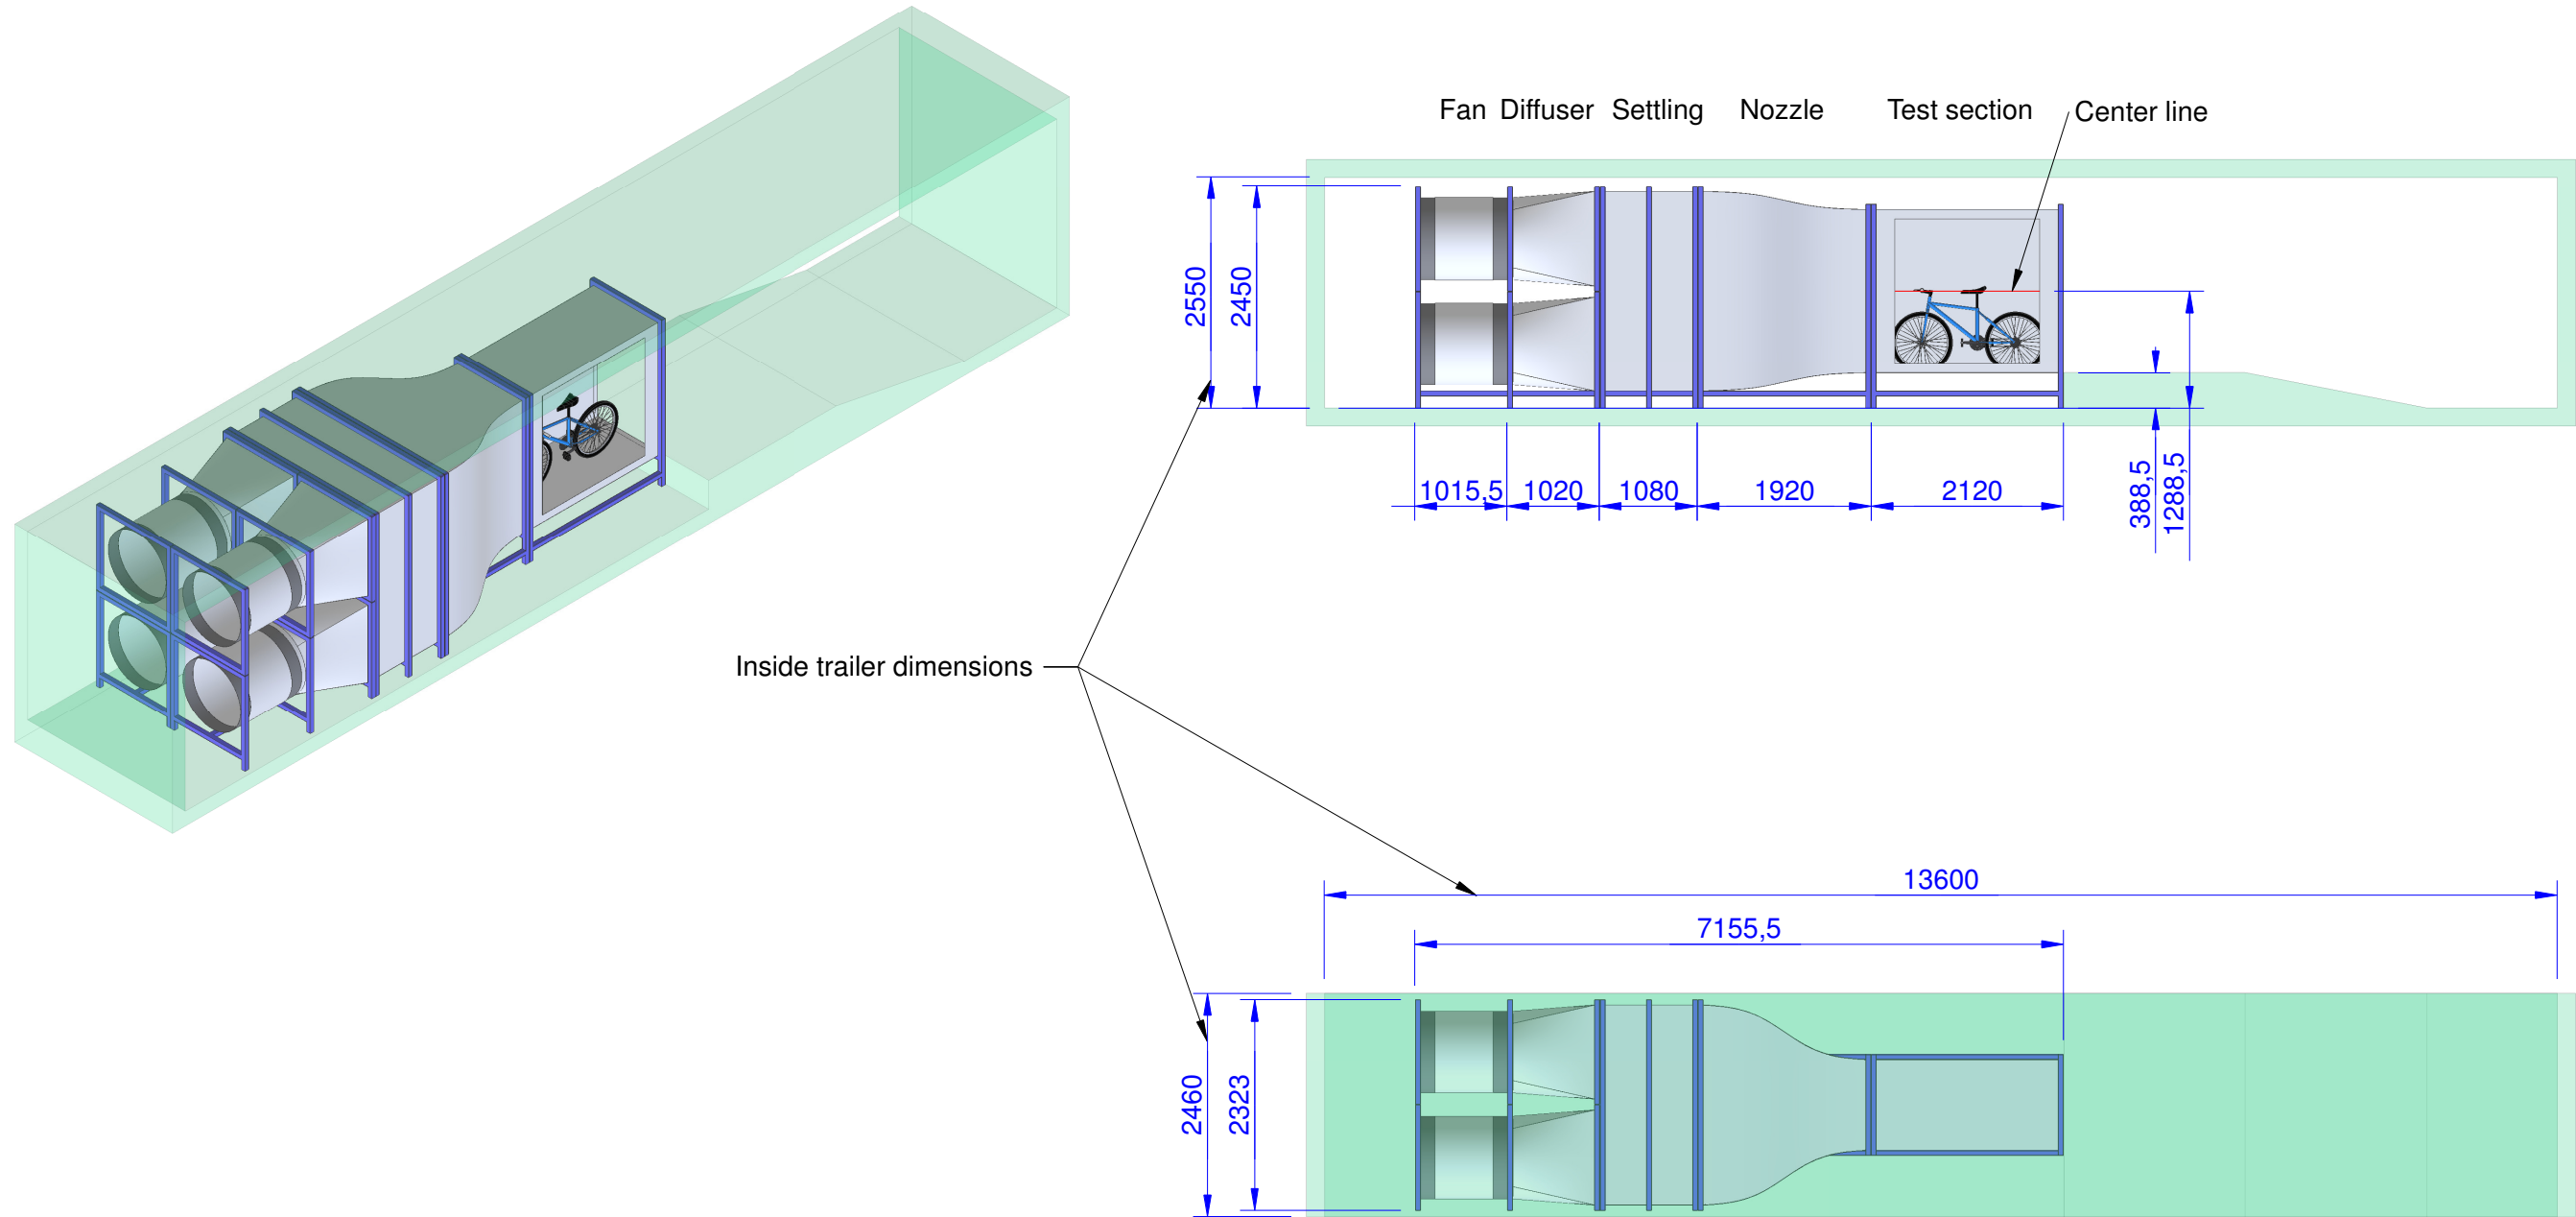

Groundplan WT323

Review: a

Inside trailer dimensions

Specifications: (Customizing on request)

Working Section		
Width	[mm]	1000
Height	[mm]	1800
Length	[mm]	2000
Air Data		
Contraction	[-]	2,7
Turbulence Level (at 50 % wind speed)	[%]	2 - 3
Electrical Data		
Supply Voltage	[V/50Hz]	400
Temperature		
Operating Temp.	[°C]	-10...+40