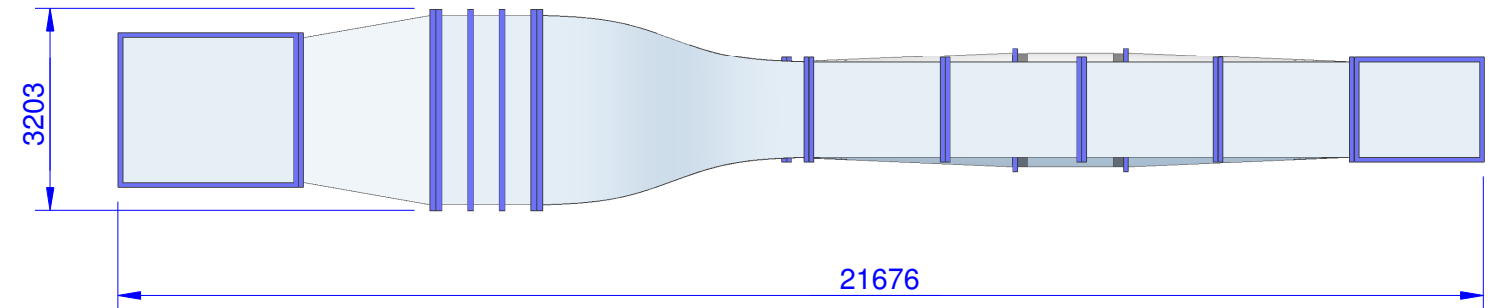

# WT318\_groundplan

Review: B

## Specifications: (Customizing on request)

technical changes reserved

<b>Working Section</b>		
Width	[mm]	1500
Height	[mm]	1500
Length	[mm]	4x2000
<b>Air Data</b>		
Contraction	[-]	4
Turbulence Level (at 50 % wind speed)	[%]	1
<b>Electrical Data</b>		
Supply Voltage	[V/50Hz]	400
<b>Temperature</b>		
Operating Temp.	[°C]	-10...+40