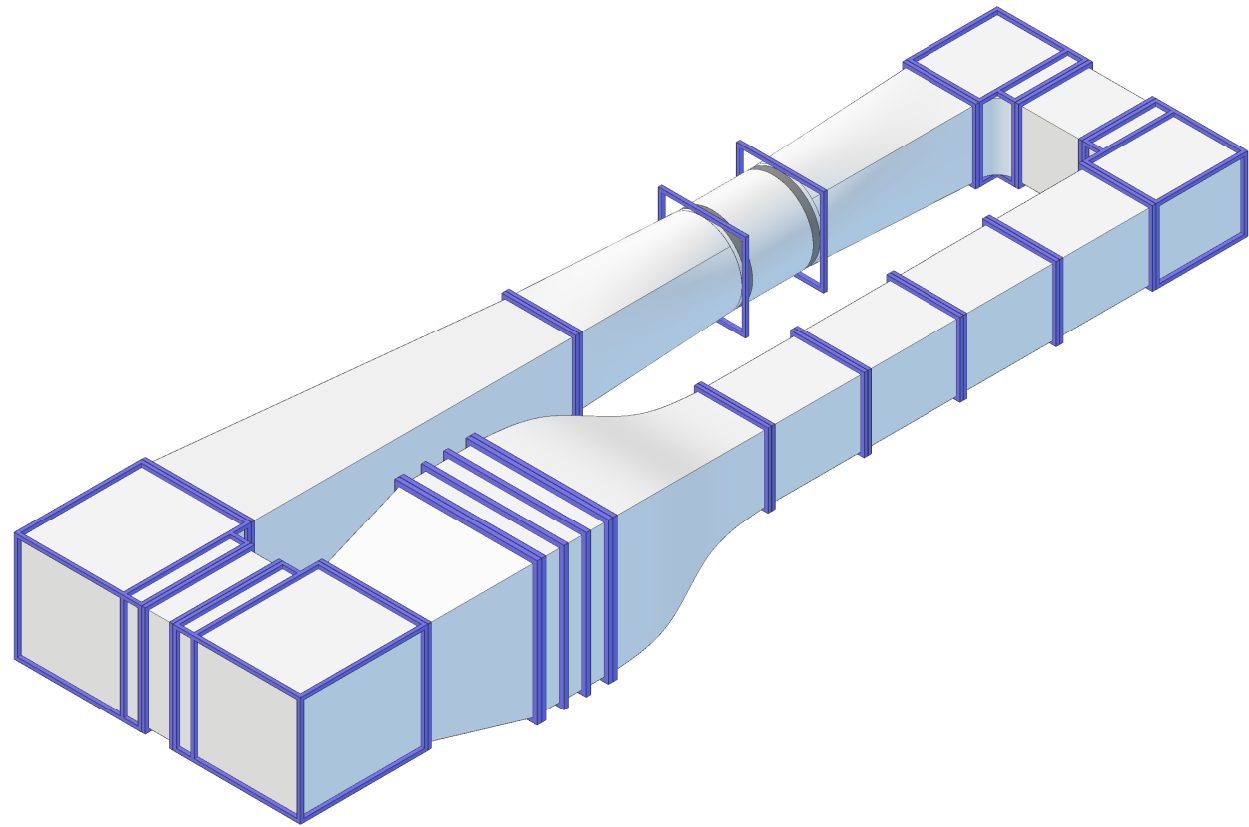

# WT318\_groundplan

Review: B

## Specifications: (Customizing on request)

technical changes reserved

<b>Working Section</b>		
Width	[mm]	1500
Height	[mm]	1500
Length	[mm]	4x2000
<b>Air Data</b>		
Contraction	[-]	4
Turbulence Level (at 50 % wind speed)	[%]	1
<b>Electrical Data</b>		
Supply Voltage	[V/50Hz]	400
<b>Temperature</b>		
Operating Temp.	[°C]	-10...+40