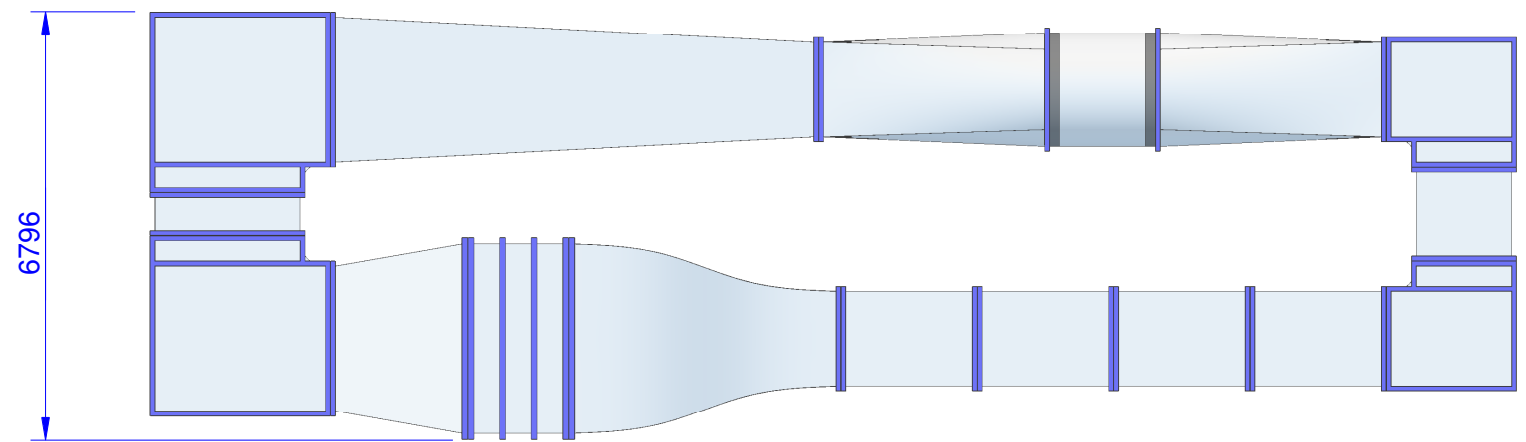

# WT318\_groundplan

Review: B

## Specifications: (Customizing on request)

technical changes reserved

<b>Working Section</b>		
Width	[mm]	1500
Height	[mm]	1500
Length	[mm]	4x2000
<b>Air Data</b>		
Contraction	[-]	4
Turbulence Level (at 50 % wind speed)	[%]	1
<b>Electrical Data</b>		
Supply Voltage	[V/50Hz]	400
<b>Temperature</b>		
Operating Temp.	[°C]	-10...+40