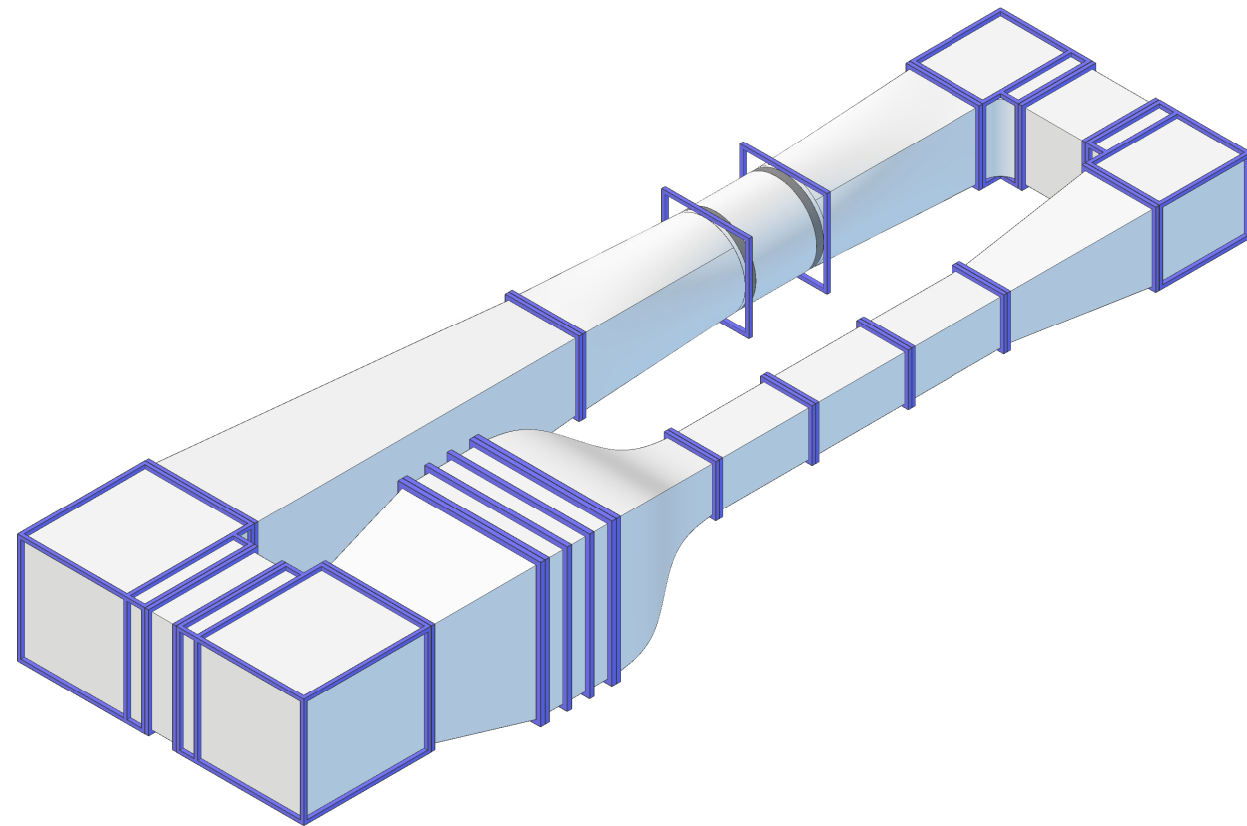

# WT318\_groundplan

Review: A

## Specifications: (Customizing on request)

technical changes reserved

<b>Working Section</b>		
Width	[mm]	1000
Height	[mm]	1000
Length	[mm]	3x2000
<b>Air Data</b>		
Contraction	[-]	9
Turbulence Level (at 50 % wind speed)	[%]	1
<b>Electrical Data</b>		
Supply Voltage	[V/50Hz]	400
<b>Temperature</b>		
Operating Temp.	[°C]	-10...+40