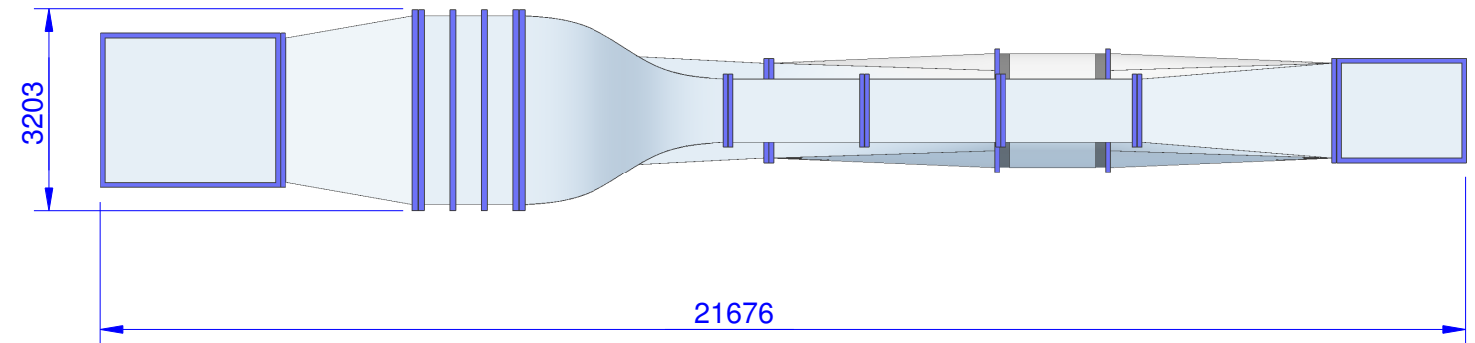

# WT318\_groundplan

Review: A

## Specifications: (Customizing on request)

technical changes reserved

<b>Working Section</b>		
Width	[mm]	1000
Height	[mm]	1000
Length	[mm]	3x2000
<b>Air Data</b>		
Contraction	[-]	9
Turbulence Level (at 50 % wind speed)	[%]	1
<b>Electrical Data</b>		
Supply Voltage	[V/50Hz]	400
<b>Temperature</b>		
Operating Temp.	[°C]	-10...+40