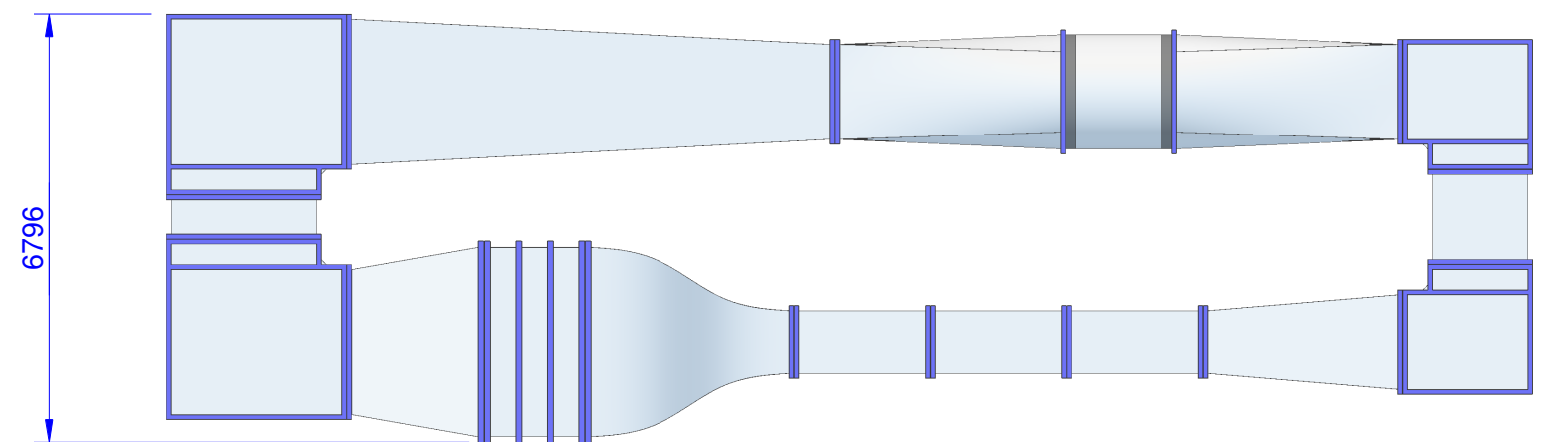

# WT318\_groundplan

Review: A

## Specifications: (Customizing on request)

technical changes reserved

<b>Working Section</b>		
Width	[mm]	1000
Height	[mm]	1000
Length	[mm]	3x2000
<b>Air Data</b>		
Contraction	[-]	9
Turbulence Level (at 50 % wind speed)	[%]	1
<b>Electrical Data</b>		
Supply Voltage	[V/50Hz]	400
<b>Temperature</b>		
Operating Temp.	[°C]	-10...+40