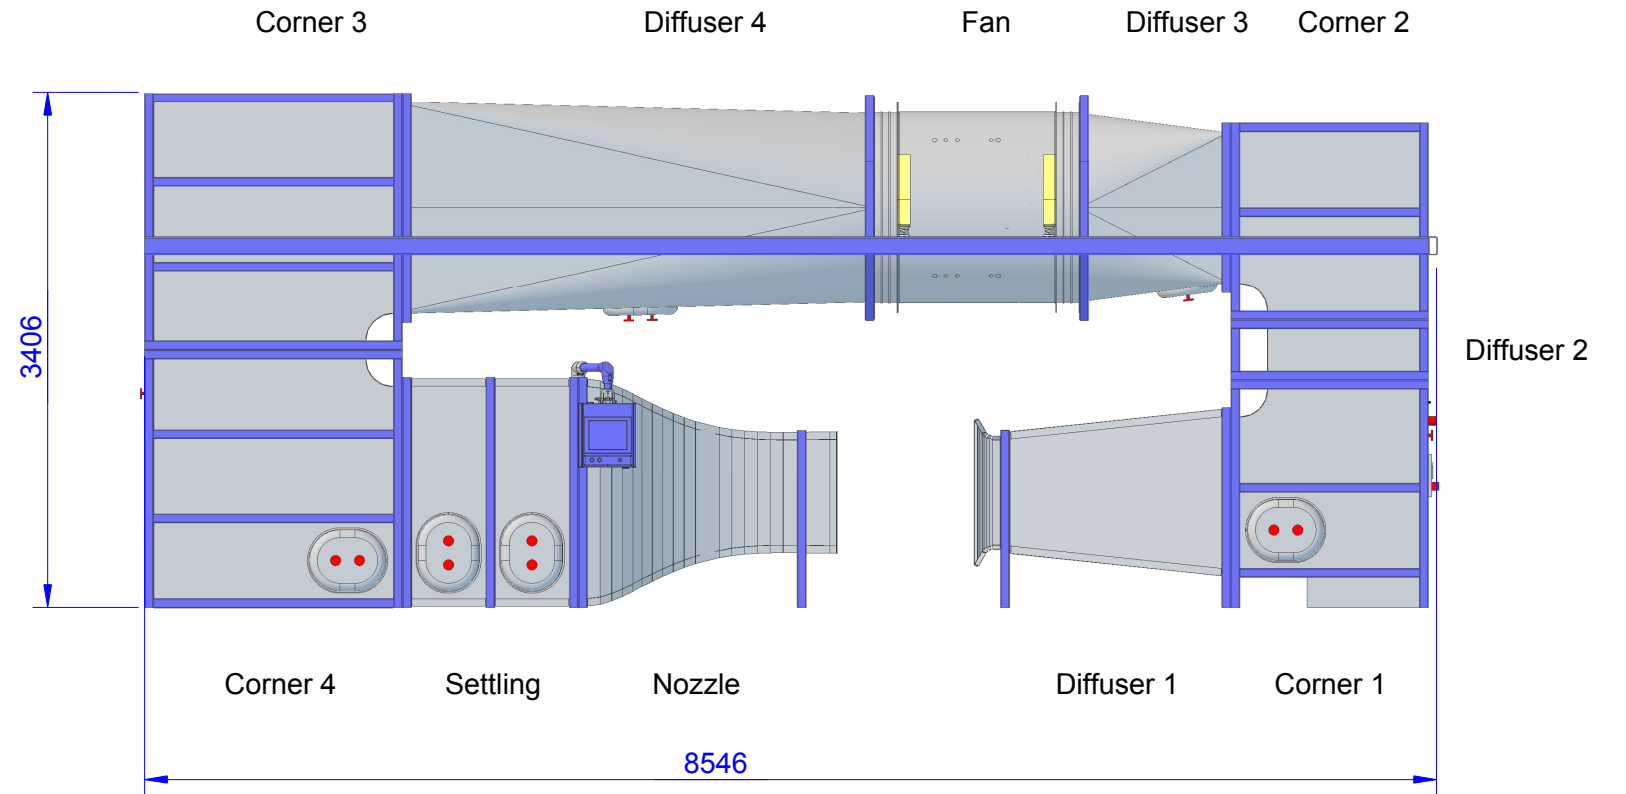

WT307

Review: A
(opened)

Ordernumber	Wind speed [m/s]	Current [A]	Review
WT307-20-A	2...20	8,5	A
WT307-30-A	3...30	22,5	A
WT307-40-A	4...40	49,5	A
WT307-50-A	5...50	90,5	A

technical changes reserved

Specifications: (Customizing on request)

Working Section		
Width	[mm]	705
Height	[mm]	705
Length	[mm]	900
Air Data		
Contraction	[-]	5,07
Turbulence Level (at 50 % wind speed)	[%]	≤1 (20 m/s)
Electrical Data		
Supply Voltage	[V/50Hz]	400
Temperature		
Operating Temp.	[°C]	-10...+40