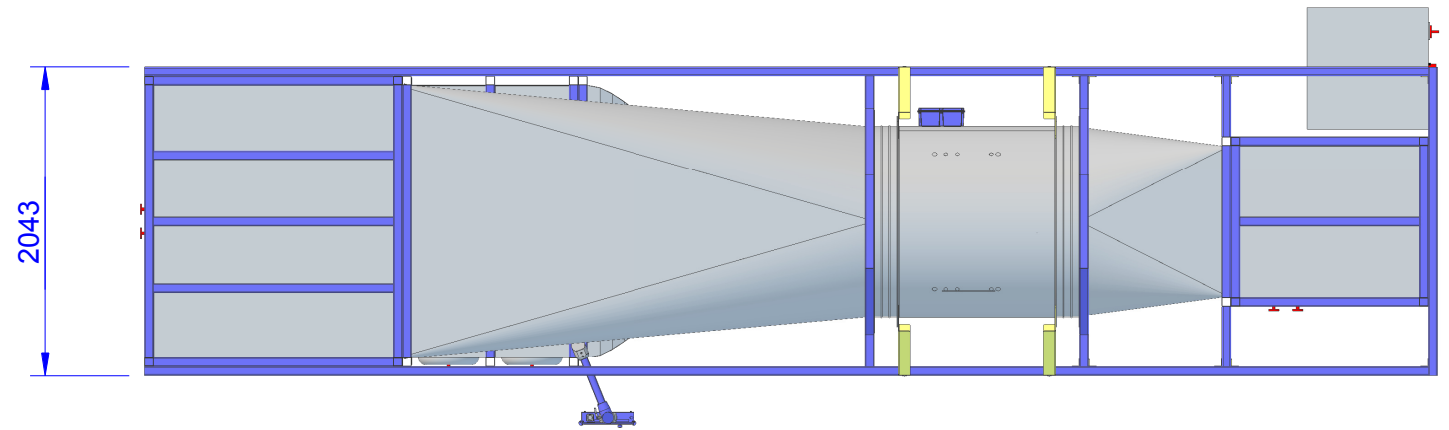

WT307

Review: A
(opened)

Ordernumber	Wind speed [m/s]	Current [A]	Review
WT307-20-A	2...20	8,5	A
WT307-30-A	3...30	22,5	A
WT307-40-A	4...40	49,5	A
WT307-50-A	5...50	90,5	A

technical changes reserved

Specifications: (Customizing on request)

Working Section		
Width	[mm]	705
Height	[mm]	705
Length	[mm]	900
Air Data		
Contraction	[-]	5,07
Turbulence Level (at 50 % wind speed)	[%]	≤1 (20 m/s)
Electrical Data		
Supply Voltage	[V/50Hz]	400
Temperature		
Operating Temp.	[°C]	-10...+40