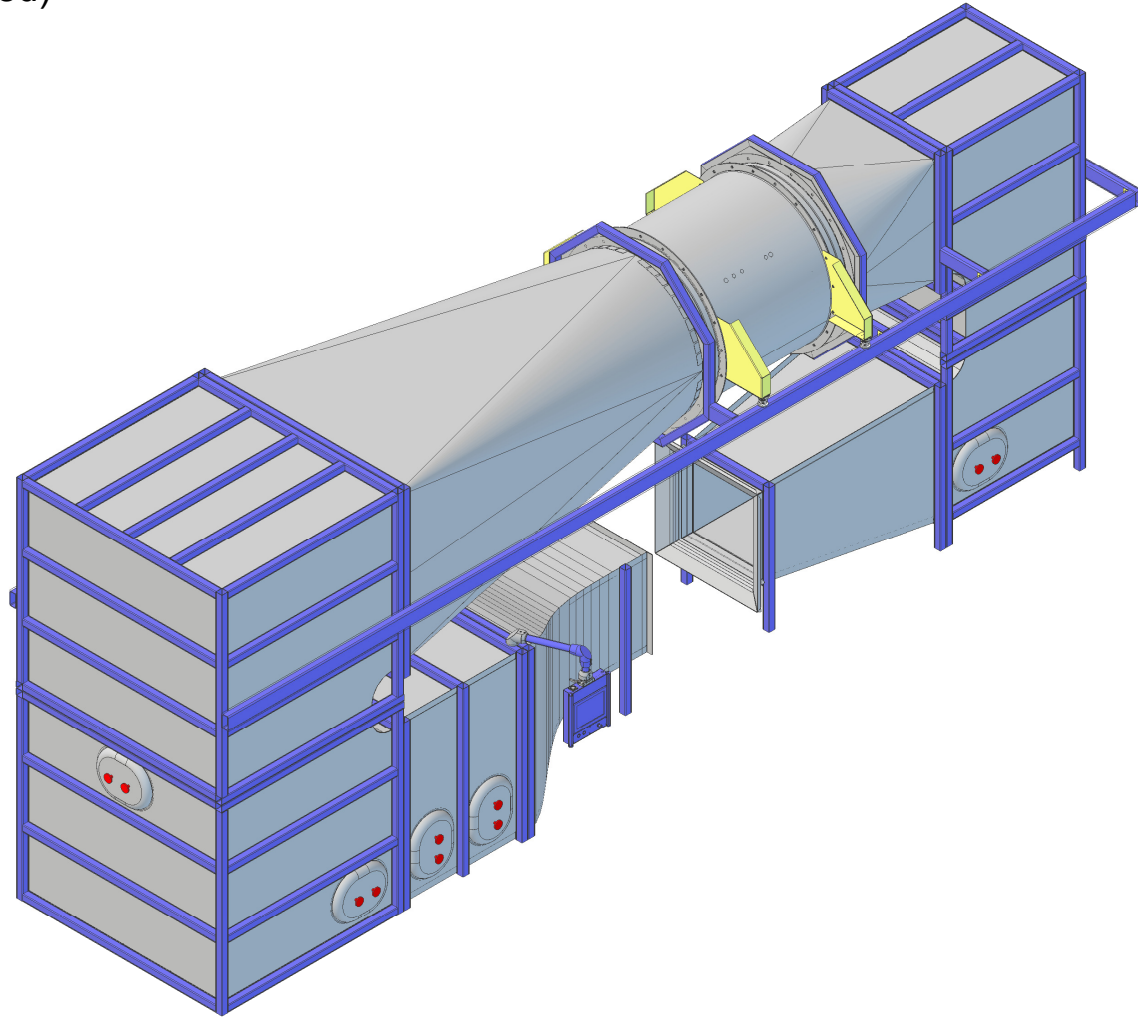

WT307

Review: A
(opened)

Ordernumber	Wind speed [m/s]	Current [A]	Review
WT307-20-A	2...20	8,5	A
WT307-30-A	3...30	22,5	A
WT307-40-A	4...40	49,5	A
WT307-50-A	5...50	90,5	A

technical changes reserved

Specifications: (Customizing on request)

Working Section		
Width	[mm]	705
Height	[mm]	705
Length	[mm]	900
Air Data		
Contraction	[-]	5,07
Turbulence Level (at 50 % wind speed)	[%]	≤1 (20 m/s)
Electrical Data		
Supply Voltage	[V/50Hz]	400
Temperature		
Operating Temp.	[°C]	-10...+40