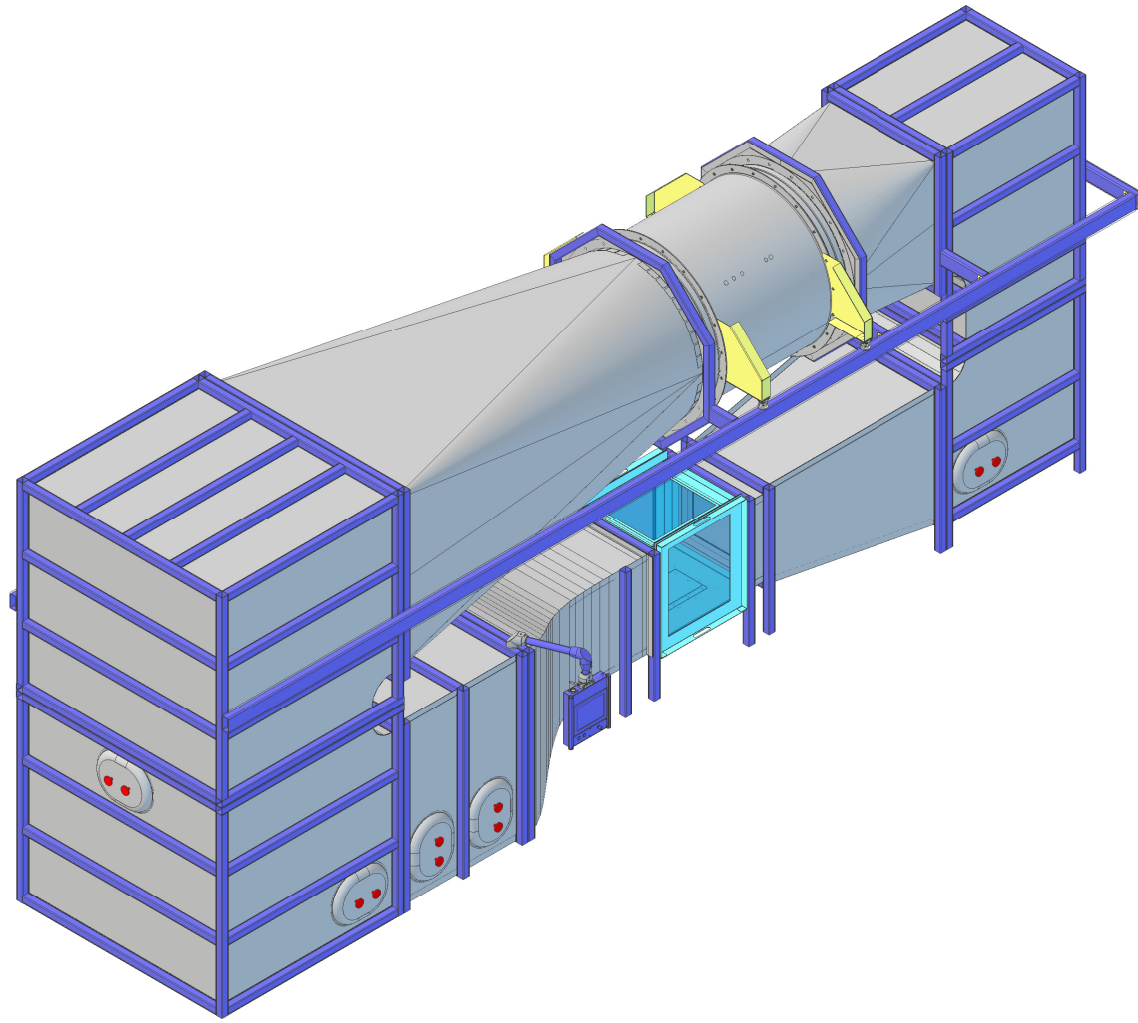

# WT307

Review: A  
(closed)

Ordernumber	Wind speed [m/s]	Current [A]	Review
WT307-20-A	2...20	7	A
WT307-30-A	3...30	18,5	A
WT307-40-A	4...40	37	A
WT307-50-A	5...50	65	A

technical changes reserved

## Specifications: (Customizing on request)

<b>Working Section</b>		
Width	[mm]	705
Height	[mm]	705
Length	[mm]	1000
<b>Air Data</b>		
Contraction	[-]	5,07
Turbulence Level (at 50 % wind speed)	[%]	≤1 (20 m/s)
<b>Electrical Data</b>		
Supply Voltage	[V/50Hz]	400
<b>Temperature</b>		
Operating Temp.	[°C]	-10...+40