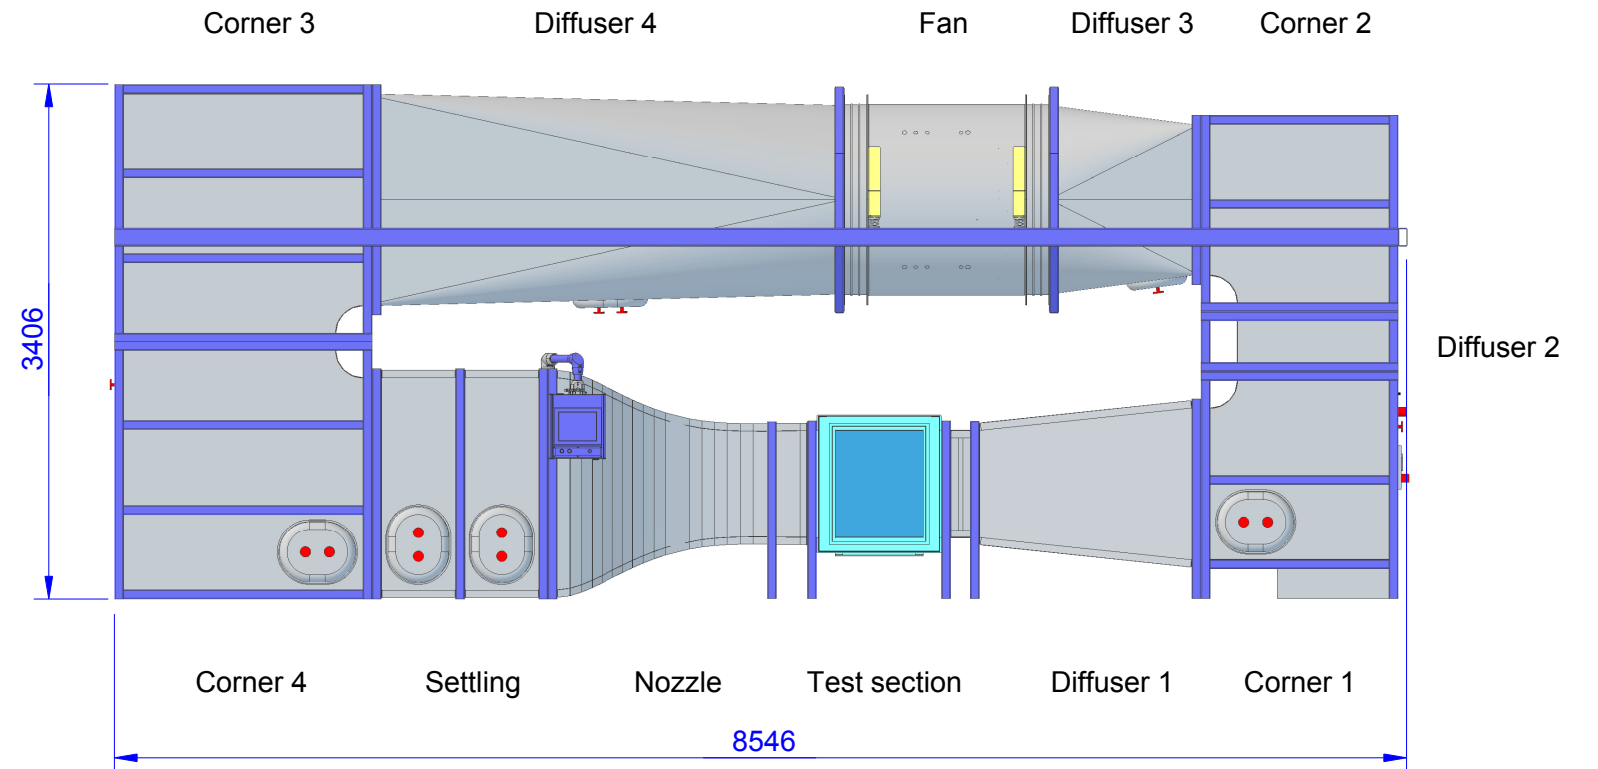

# WT307

Review: A  
(closed)

Ordernumber	Wind speed [m/s]	Current [A]	Review
WT307-20-A	2...20	7	A
WT307-30-A	3...30	18,5	A
WT307-40-A	4...40	37	A
WT307-50-A	5...50	65	A

technical changes reserved

## Specifications: (Customizing on request)

<b>Working Section</b>		
Width	[mm]	705
Height	[mm]	705
Length	[mm]	1000
<b>Air Data</b>		
Contraction	[-]	5,07
Turbulence Level (at 50 % wind speed)	[%]	≤1 (20 m/s)
<b>Electrical Data</b>		
Supply Voltage	[V/50Hz]	400
<b>Temperature</b>		
Operating Temp.	[°C]	-10...+40