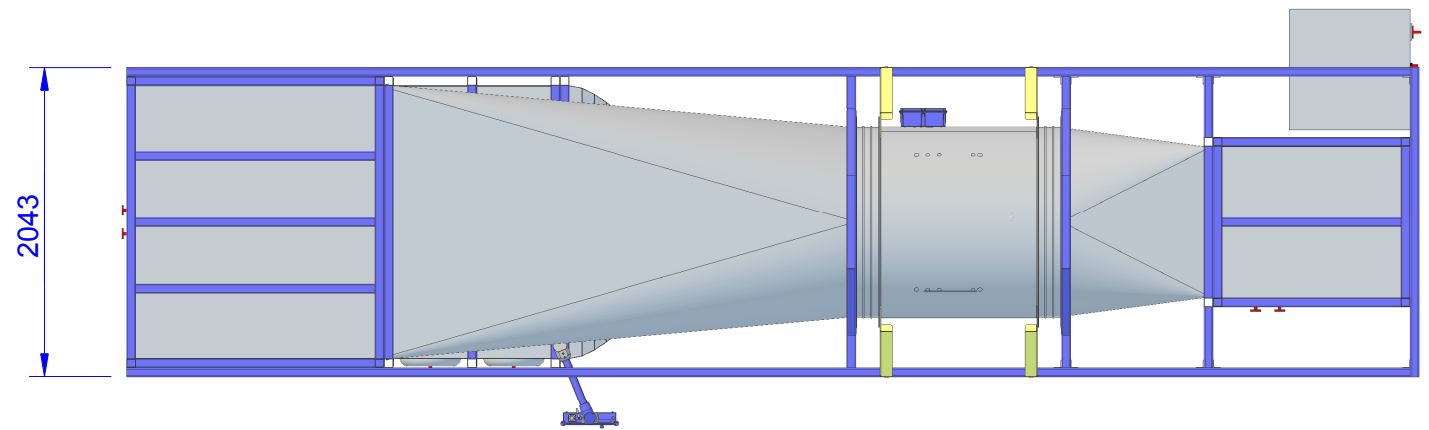

# WT307

Review: A  
(closed)

Ordernumber	Wind speed [m/s]	Current [A]	Review
WT307-20-A	2...20	7	A
WT307-30-A	3...30	18,5	A
WT307-40-A	4...40	37	A
WT307-50-A	5...50	65	A

technical changes reserved

## Specifications: (Customizing on request)

<b>Working Section</b>		
Width	[mm]	705
Height	[mm]	705
Length	[mm]	1000
<b>Air Data</b>		
Contraction	[-]	5,07
Turbulence Level (at 50 % wind speed)	[%]	≤1 (20 m/s)
<b>Electrical Data</b>		
Supply Voltage	[V/50Hz]	400
<b>Temperature</b>		
Operating Temp.	[°C]	-10...+40