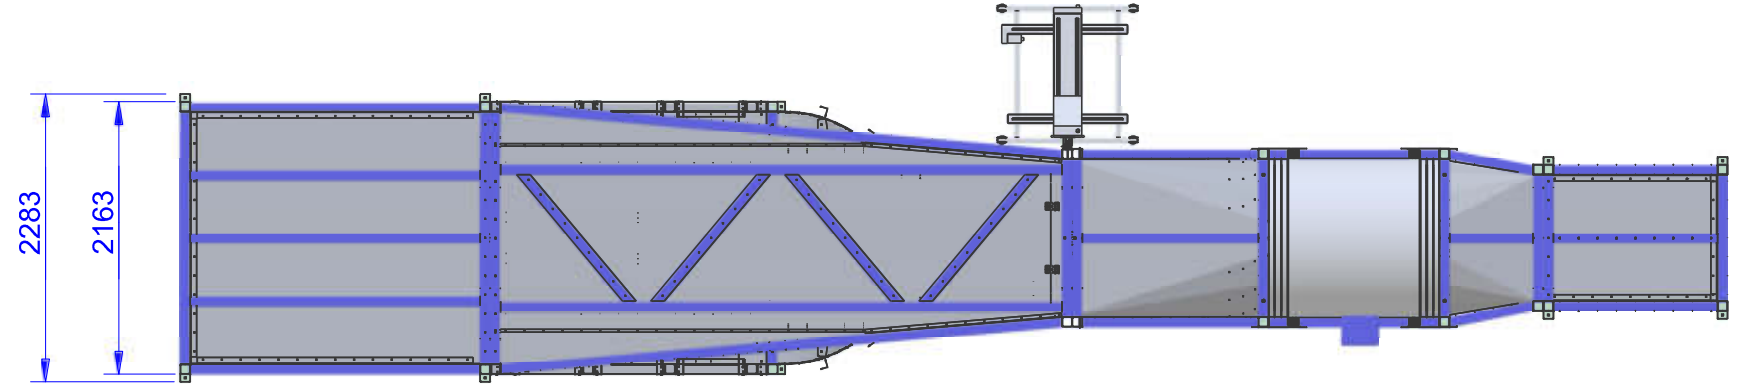

# WT277

Review: C

Ordernumber	Wind speed [m/s]	Current [A]	Review
WT277-20-C	2...20	8	C
WT277-30-C	3...30	16	C
WT277-40-C	4...40	32	C
WT277-50-C	5...50	63	C

Technical changes reserved

## Specifications: (Customizing on request)

<b>Working Section</b>		
Width	[mm]	600
Height	[mm]	600
Length	[mm]	900
<b>Air Data</b>		
Contraction	[-]	11
Turbulence Level (at 50 % wind speed)	[%]	0,8
<b>Electrical Data</b>		
Supply Voltage	[V/50Hz]	400
<b>Temperature</b>		
Operating Temp.	[°C]	-10...+40