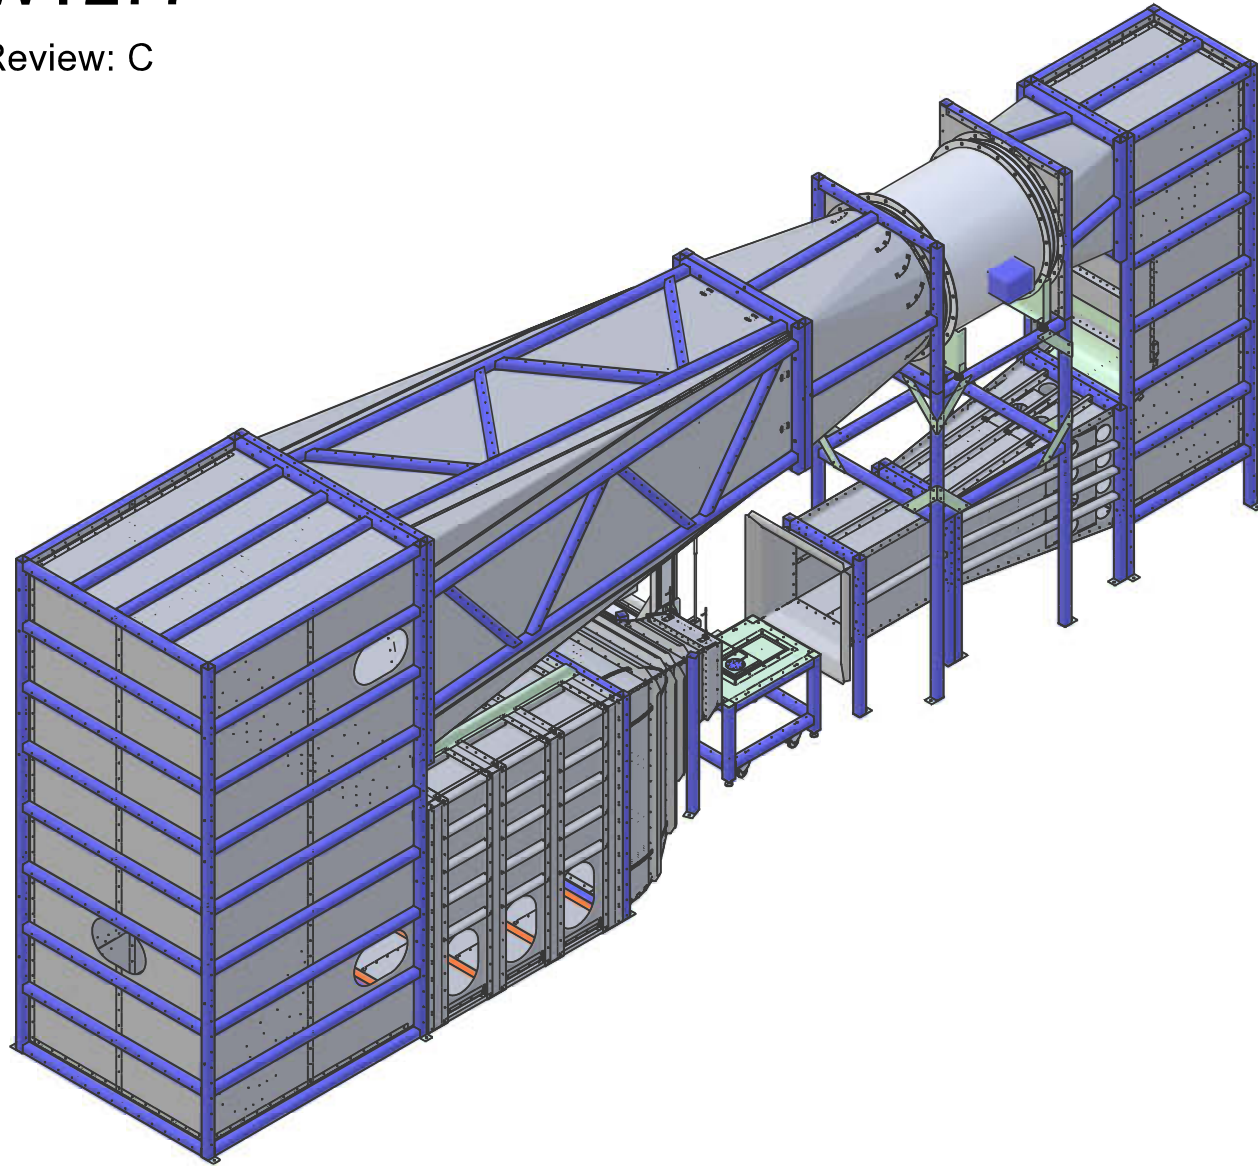

# WT277

Review: C

Ordernumber	Wind speed [m/s]	Current [A]	Review
WT277-20-C	2...20	8	C
WT277-30-C	3...30	16	C
WT277-40-C	4...40	32	C
WT277-50-C	5...50	63	C

Technical changes reserved

## Specifications: (Customizing on request)

<b>Working Section</b>		
Width	[mm]	600
Height	[mm]	600
Length	[mm]	900
<b>Air Data</b>		
Contraction	[-]	11
Turbulence Level (at 50 % wind speed)	[%]	0,8
<b>Electrical Data</b>		
Supply Voltage	[V/50Hz]	400
<b>Temperature</b>		
Operating Temp.	[°C]	-10...+40