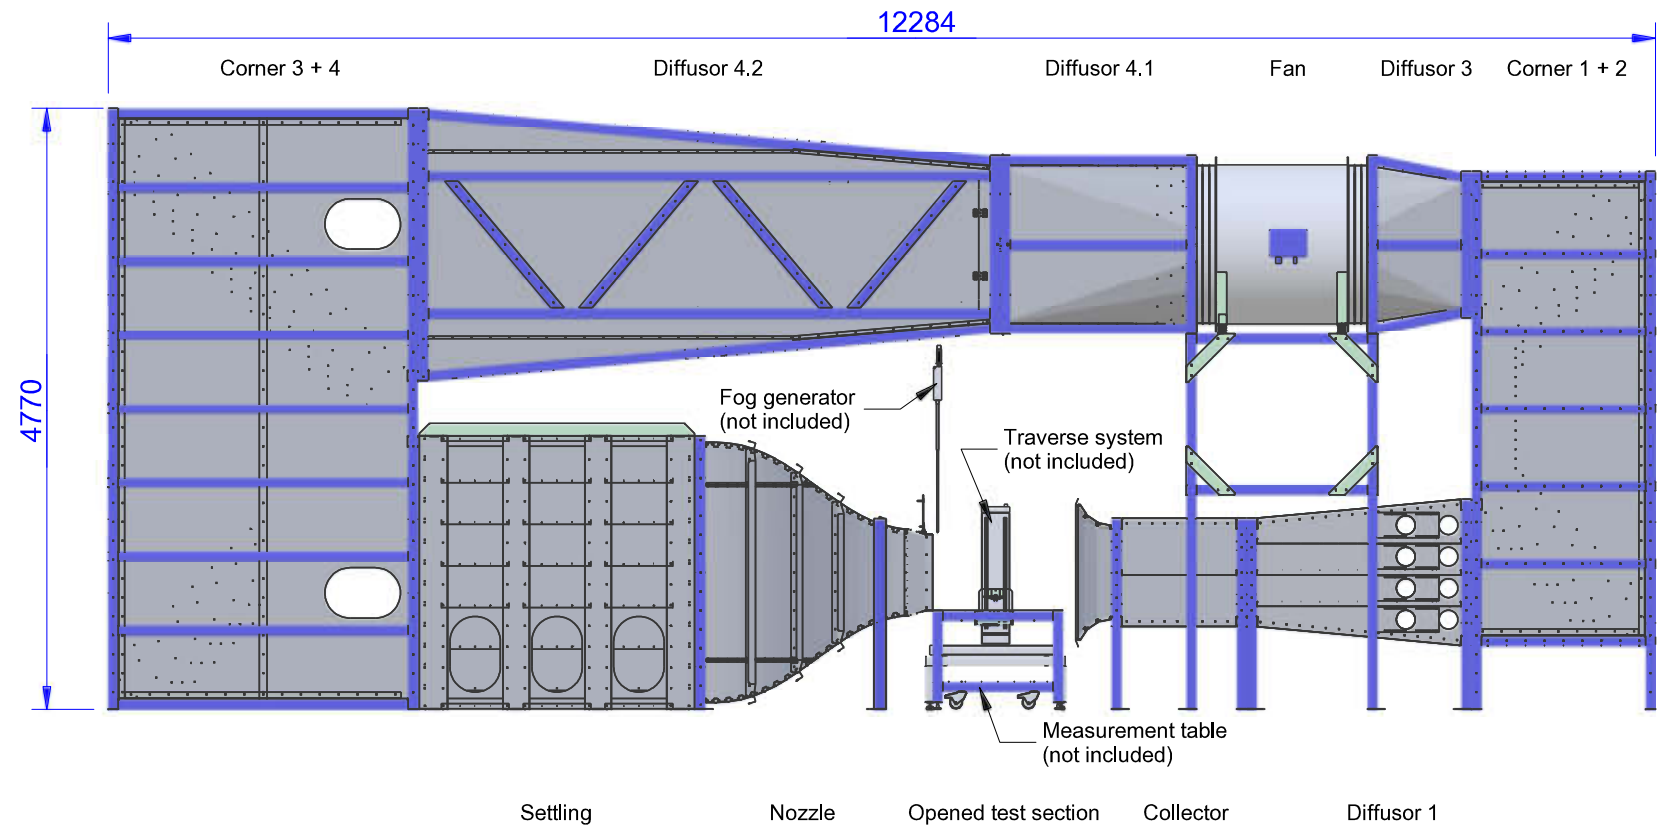

# WT277

Review: C

Ordernumber	Wind speed [m/s]	Current [A]	Review
WT277-20-C	2...20	8	C
WT277-30-C	3...30	16	C
WT277-40-C	4...40	32	C
WT277-50-C	5...50	63	C

Technical changes reserved

## Specifications: (Customizing on request)

<b>Working Section</b>		
Width	[mm]	600
Height	[mm]	600
Length	[mm]	900
<b>Air Data</b>		
Contraction	[-]	11
Turbulence Level (at 50 % wind speed)	[%]	0,8
<b>Electrical Data</b>		
Supply Voltage	[V/50Hz]	400
<b>Temperature</b>		
Operating Temp.	[°C]	-10...+40