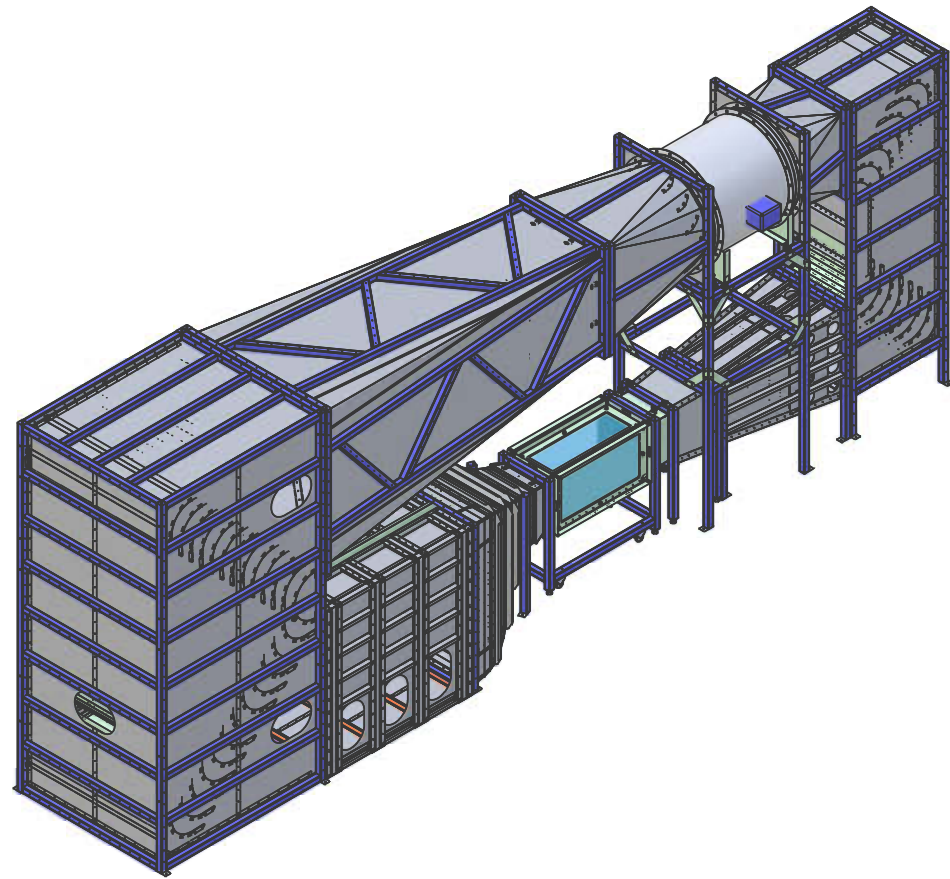

WT277

Review: C

| Ordernumber | Wind speed [m/s] | Current [A] | Review |
|-------------|------------------|-------------|--------|
| WT277-20-C | 2...20 | 6 | C |
| WT277-30-C | 3...30 | 12 | C |
| WT277-40-C | 4...40 | 23 | C |
| WT277-50-C | 5...50 | 40 | C |
| WT277-60-C | 6...60 | 75 | C |

Technical changes reserved

Specifications: (Customizing on request)

| | | |
|--|----------|-----------|
| Working Section | | |
| Width | [mm] | 600 |
| Height | [mm] | 600 |
| Length | [mm] | 1850 |
| Air Data | | |
| Contraction | [-] | 11 |
| Turbulence Level (at 50 % wind speed) | [%] | 0,4 |
| Electrical Data | | |
| Supply Voltage | [V/50Hz] | 400 |
| Temperature | | |
| Operating Temp. | [°C] | -10...+40 |