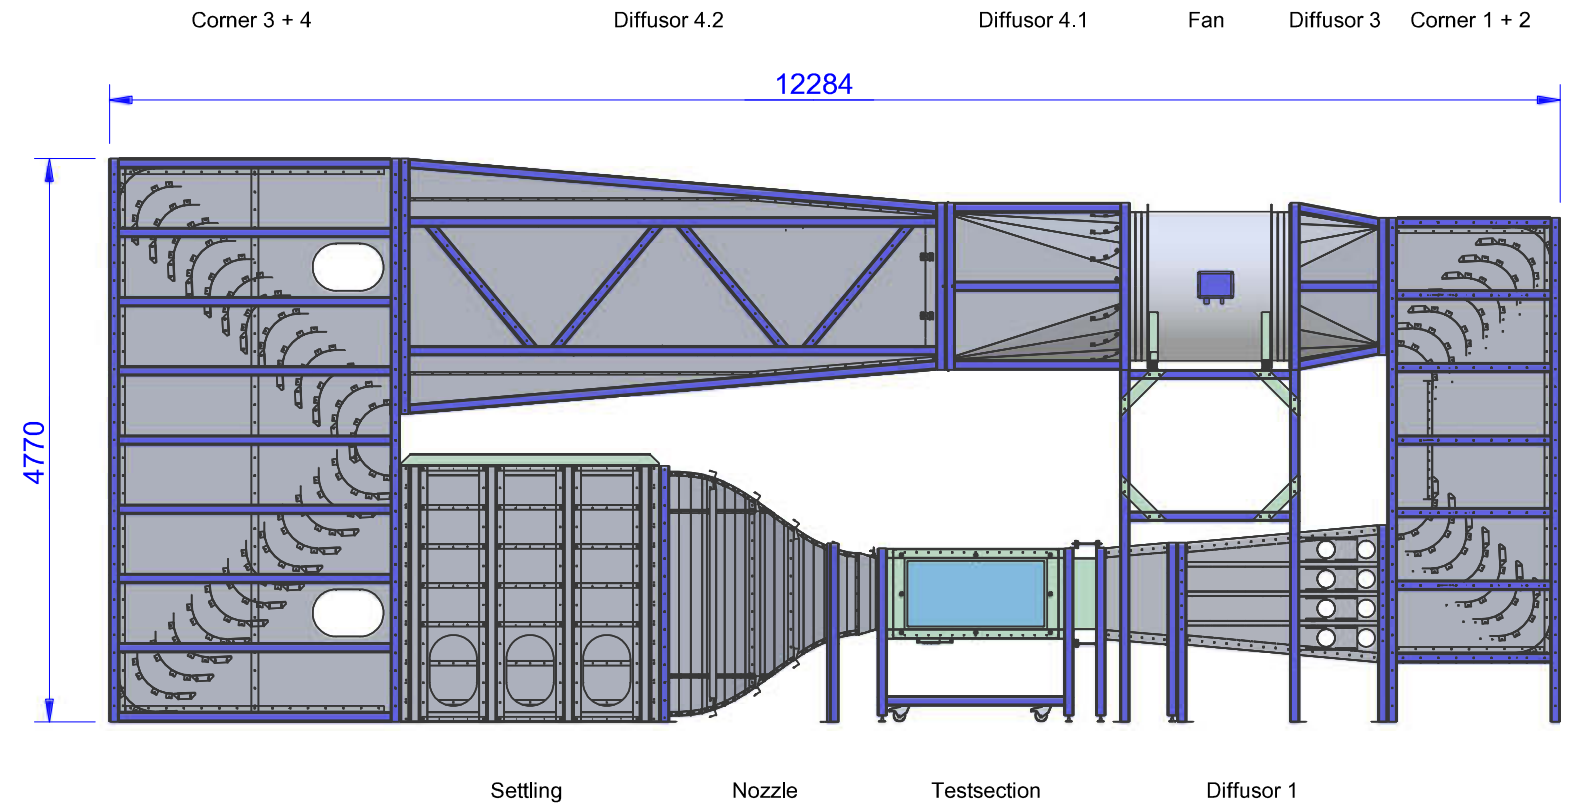

WT277

Review: C

| Ordernumber | Wind speed [m/s] | Current [A] | Review |
|-------------|------------------|-------------|--------|
| WT277-20-C | 2...20 | 6 | C |
| WT277-30-C | 3...30 | 12 | C |
| WT277-40-C | 4...40 | 23 | C |
| WT277-50-C | 5...50 | 40 | C |
| WT277-60-C | 6...60 | 75 | C |

Technical changes reserved

Specifications: (Customizing on request)

| | | |
|--|----------|-----------|
| Working Section | | |
| Width | [mm] | 600 |
| Height | [mm] | 600 |
| Length | [mm] | 1850 |
| Air Data | | |
| Contraction | [-] | 11 |
| Turbulence Level (at 50 % wind speed) | [%] | 0,4 |
| Electrical Data | | |
| Supply Voltage | [V/50Hz] | 400 |
| Temperature | | |
| Operating Temp. | [°C] | -10...+40 |