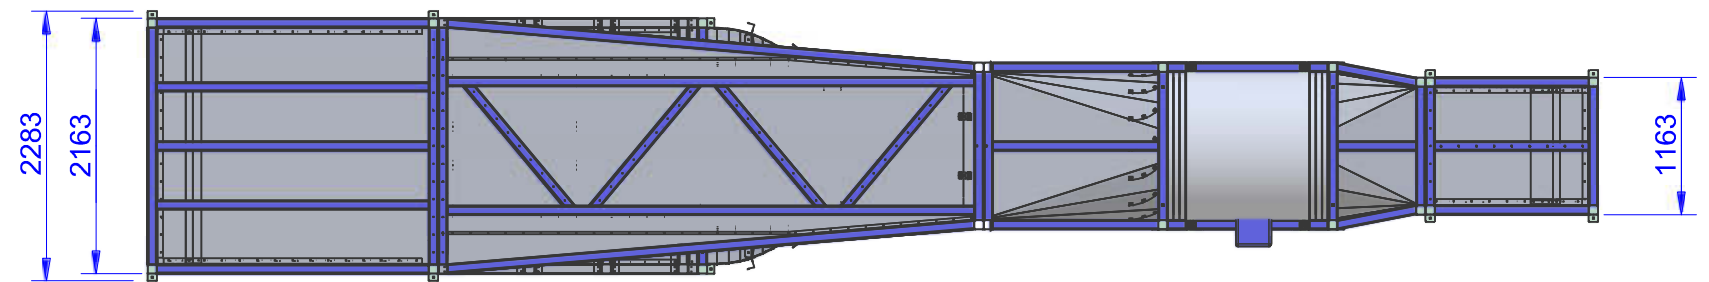

WT277

Review: C

| Ordernumber | Wind speed [m/s] | Current [A] | Review |
|-------------|------------------|-------------|--------|
| WT277-20-C | 2...20 | 6 | C |
| WT277-30-C | 3...30 | 12 | C |
| WT277-40-C | 4...40 | 23 | C |
| WT277-50-C | 5...50 | 40 | C |
| WT277-60-C | 6...60 | 75 | C |

Technical changes reserved

Specifications: (Customizing on request)

| | | |
|--|----------|-----------|
| Working Section | | |
| Width | [mm] | 600 |
| Height | [mm] | 600 |
| Length | [mm] | 1850 |
| Air Data | | |
| Contraction | [-] | 11 |
| Turbulence Level (at 50 % wind speed) | [%] | 0,4 |
| Electrical Data | | |
| Supply Voltage | [V/50Hz] | 400 |
| Temperature | | |
| Operating Temp. | [°C] | -10...+40 |