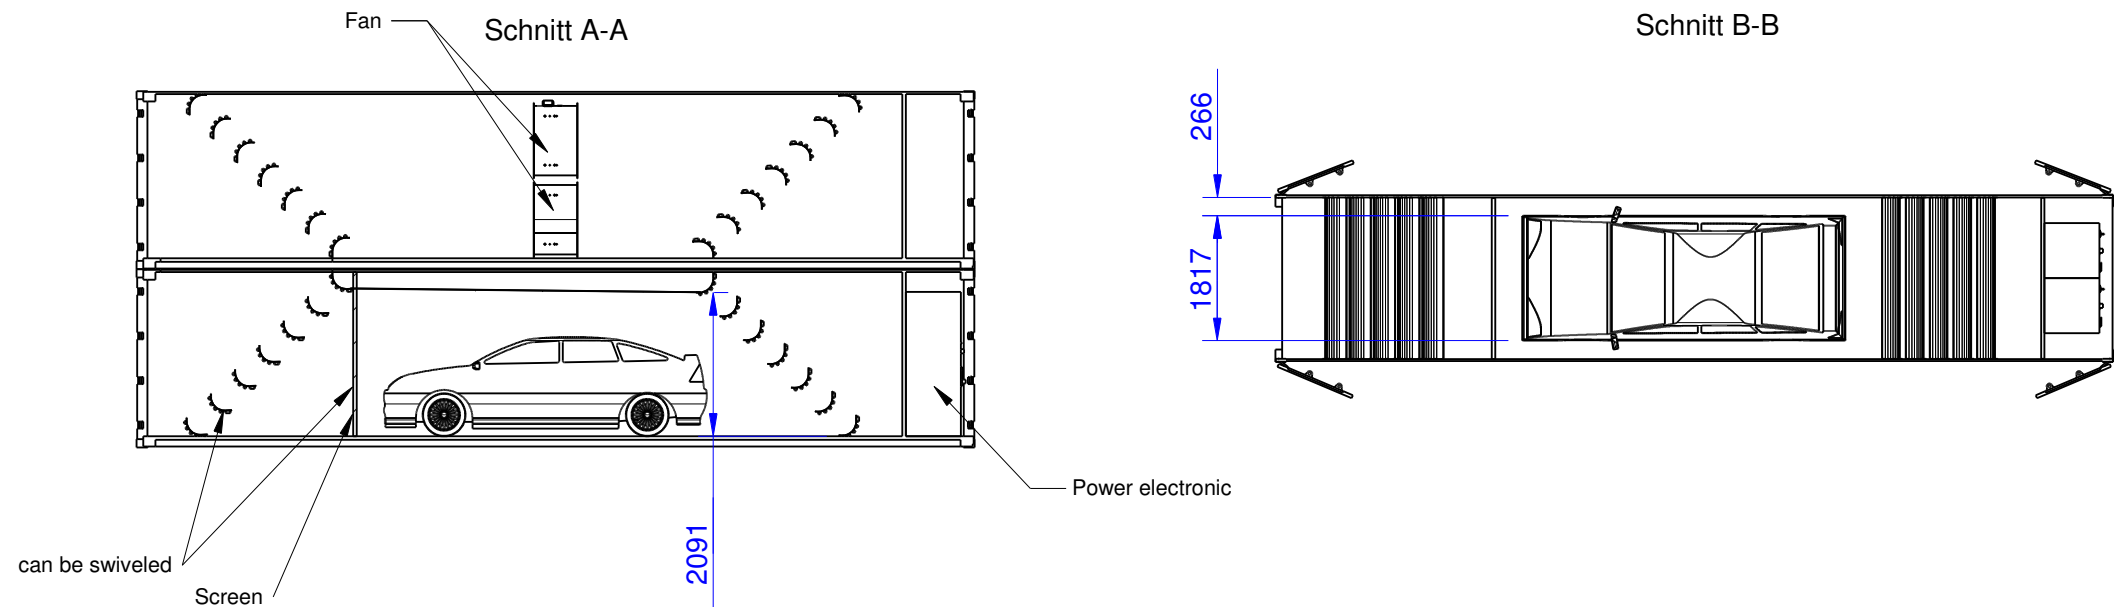

WT308

Review: a

Specifications: (Customizing on request)

Working Section		
Width	mm	2280
Height	mm	2340
Length	mm	5500
Air Data		
Minimum Speed	m/s	5
Maximum Speed	m/s	40
Turbulence Level *	%	n/s
Contraction		1
Electrical Data		
Supply Voltage	V / 50Hz	400
Temperature		
Compensated Temp.	°C	+15...+30
Operating Temp.	°C	-10...+40