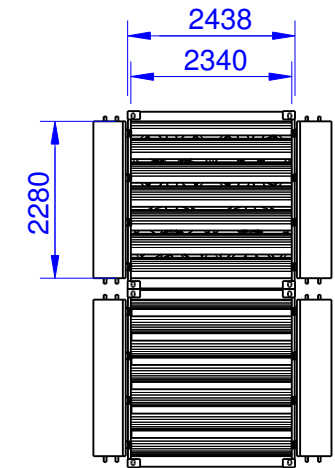

WT308

Review: a

Specifications: (Customizing on request)

Working Section		
Width	mm	2280
Height	mm	2340
Length	mm	5500
Air Data		
Minimum Speed	m/s	5
Maximum Speed	m/s	40
Turbulence Level *	%	n/s
Contraction		1
Electrical Data		
Supply Voltage	V / 50Hz	400
Temperature		
Compensated Temp.	°C	+15...+30
Operating Temp.	°C	-10...+40