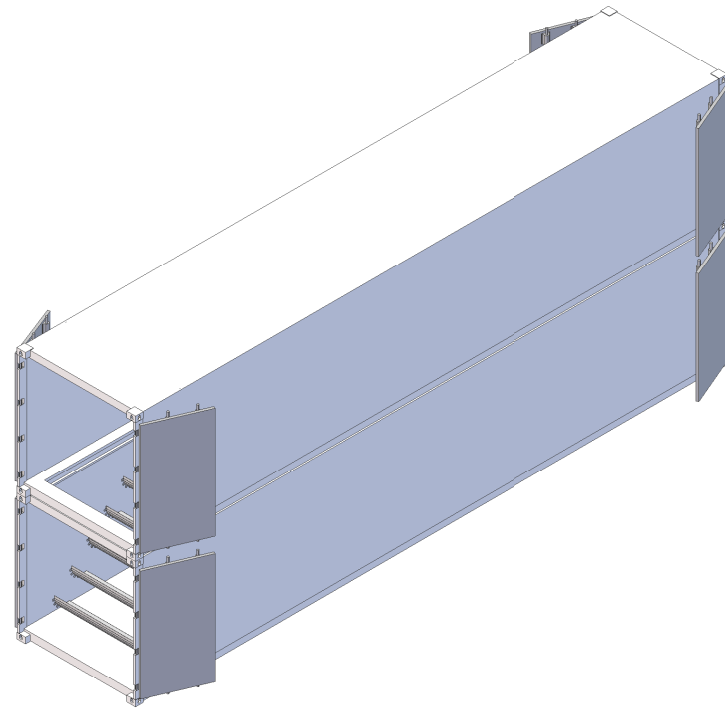

WT308

Review: a

Specifications: (Customizing on request)

Working Section		
Width	mm	2280
Height	mm	2340
Length	mm	5500
Air Data		
Minimum Speed	m/s	5
Maximum Speed	m/s	40
Turbulence Level *	%	n/s
Contraction		1
Electrical Data		
Supply Voltage	V / 50Hz	400
Temperature		
Compensated Temp.	°C	+15...+30
Operating Temp.	°C	-10...+40