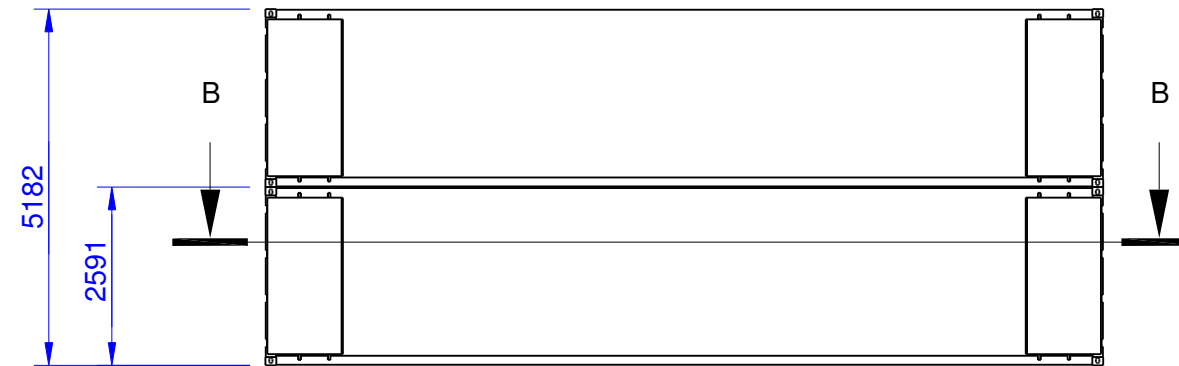

WT308

Review: a

Specifications: (Customizing on request)

Working Section		
Width	mm	2280
Height	mm	2340
Length	mm	5500
Air Data		
Minimum Speed	m/s	5
Maximum Speed	m/s	40
Turbulence Level *	%	n/s
Contraction		1
Electrical Data		
Supply Voltage	V / 50Hz	400
Temperature		
Compensated Temp.	°C	+15...+30
Operating Temp.	°C	-10...+40