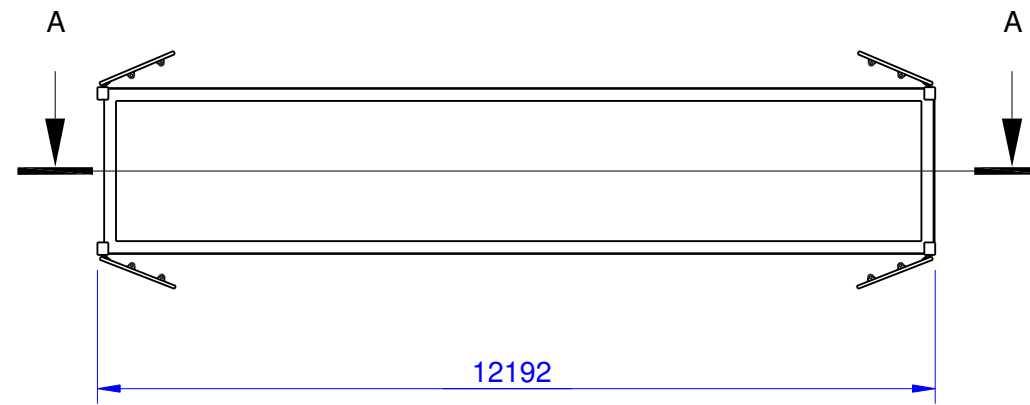

WT308

Review: a

Specifications: (Customizing on request)

Working Section		
Width	mm	2280
Height	mm	2340
Length	mm	5500
Air Data		
Minimum Speed	m/s	5
Maximum Speed	m/s	40
Turbulence Level *	%	n/s
Contraction		1
Electrical Data		
Supply Voltage	V / 50Hz	400
Temperature		
Compensated Temp.	°C	+15...+30
Operating Temp.	°C	-10...+40