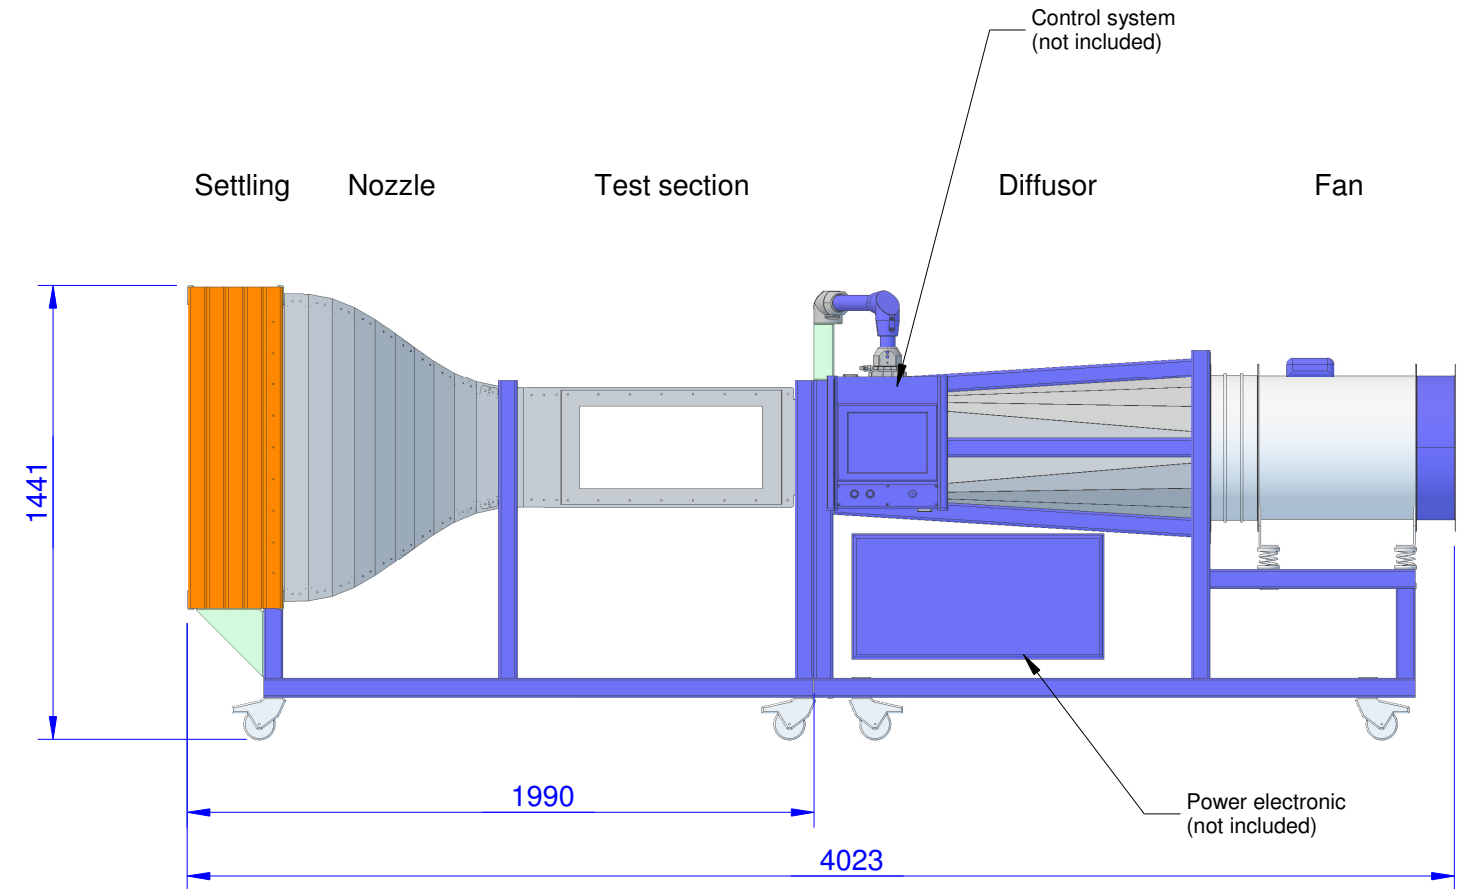

WT290

Review: B

Ordernumber	Wind speed [m/s]	Current [A]	Review
WT290-20-B	2...20	1,3	B
WT290-30-B	3...30	3,6	B
WT290-40-B	4...40	7,1	B

Technical changes reserved

Specifications: (Customizing on request)

Working Section		
Width	[mm]	300
Height	[mm]	300
Length	[mm]	800
Air Data		
Contraction	[-]	9
Turbulence Level (at 50 % wind speed)	[%]	1
Electrical Data		
Supply Voltage	[V/50Hz]	400
Temperature		
Operating Temp.	[°C]	-10...+40