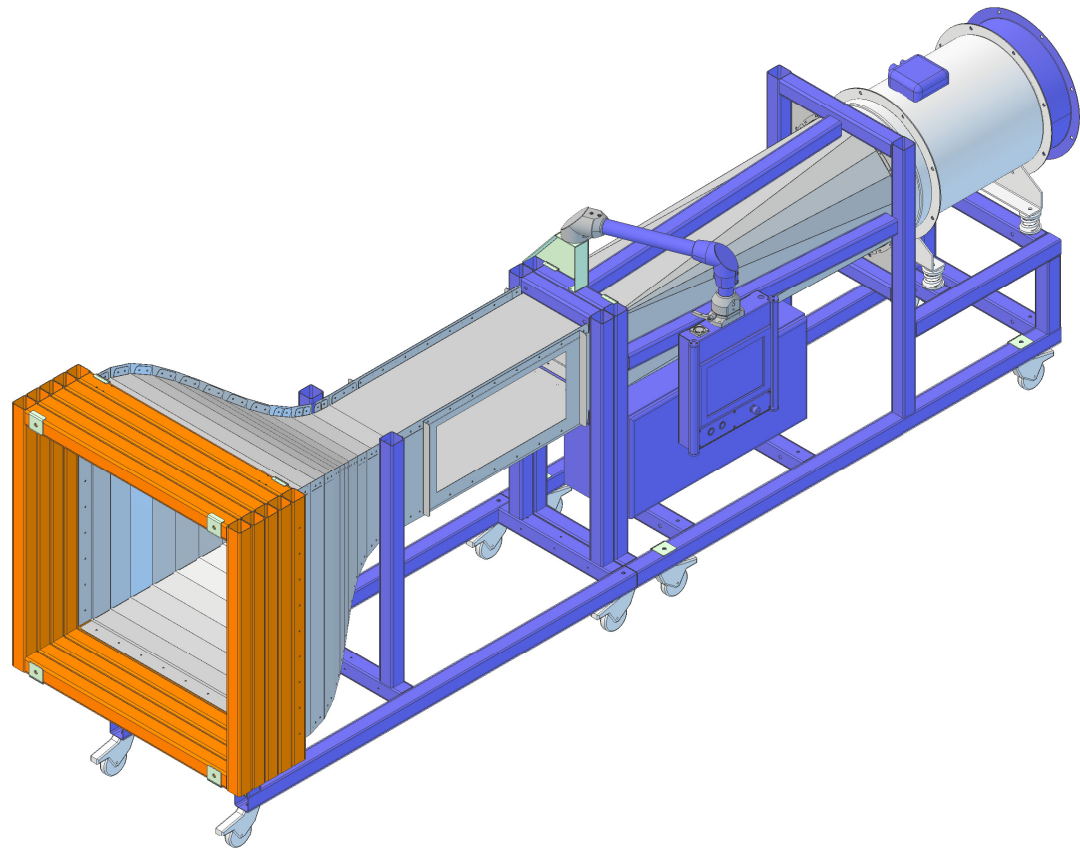

WT290

Review: B

Ordernumber	Wind speed [m/s]	Current [A]	Review
WT290-20-B	2...20	1,3	B
WT290-30-B	3...30	3,6	B
WT290-40-B	4...40	7,1	B

Technical changes reserved

Specifications: (Customizing on request)

Working Section		
Width	[mm]	300
Height	[mm]	300
Length	[mm]	800
Air Data		
Contraction	[-]	9
Turbulence Level (at 50 % wind speed)	[%]	1
Electrical Data		
Supply Voltage	[V/50Hz]	400
Temperature		
Operating Temp.	[°C]	-10...+40