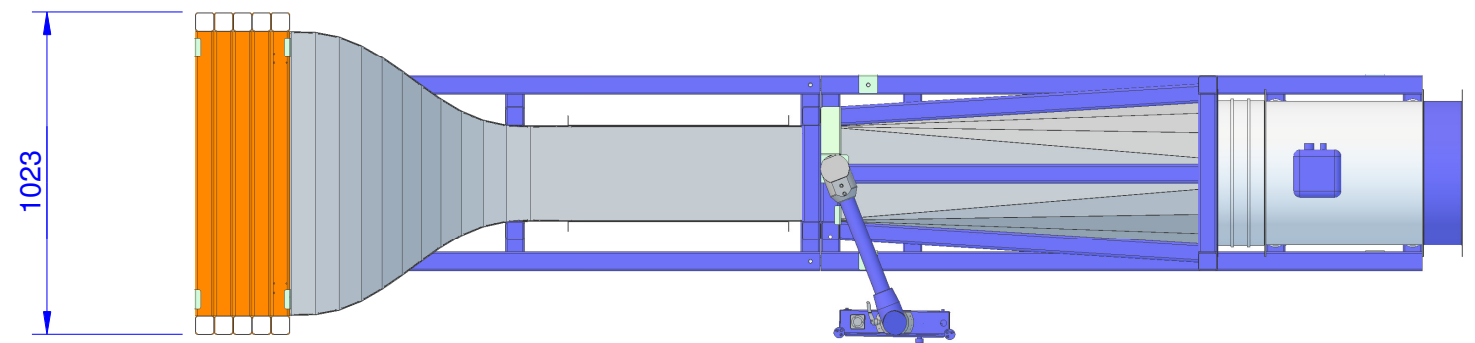

WT290

Review: B

Ordernumber	Wind speed [m/s]	Current [A]	Review
WT290-20-B	2...20	1,3	B
WT290-30-B	3...30	3,6	B
WT290-40-B	4...40	7,1	B

Technical changes reserved

Specifications: (Customizing on request)

Working Section		
Width	[mm]	300
Height	[mm]	300
Length	[mm]	800
Air Data		
Contraction	[-]	9
Turbulence Level (at 50 % wind speed)	[%]	1
Electrical Data		
Supply Voltage	[V/50Hz]	400
Temperature		
Operating Temp.	[°C]	-10...+40