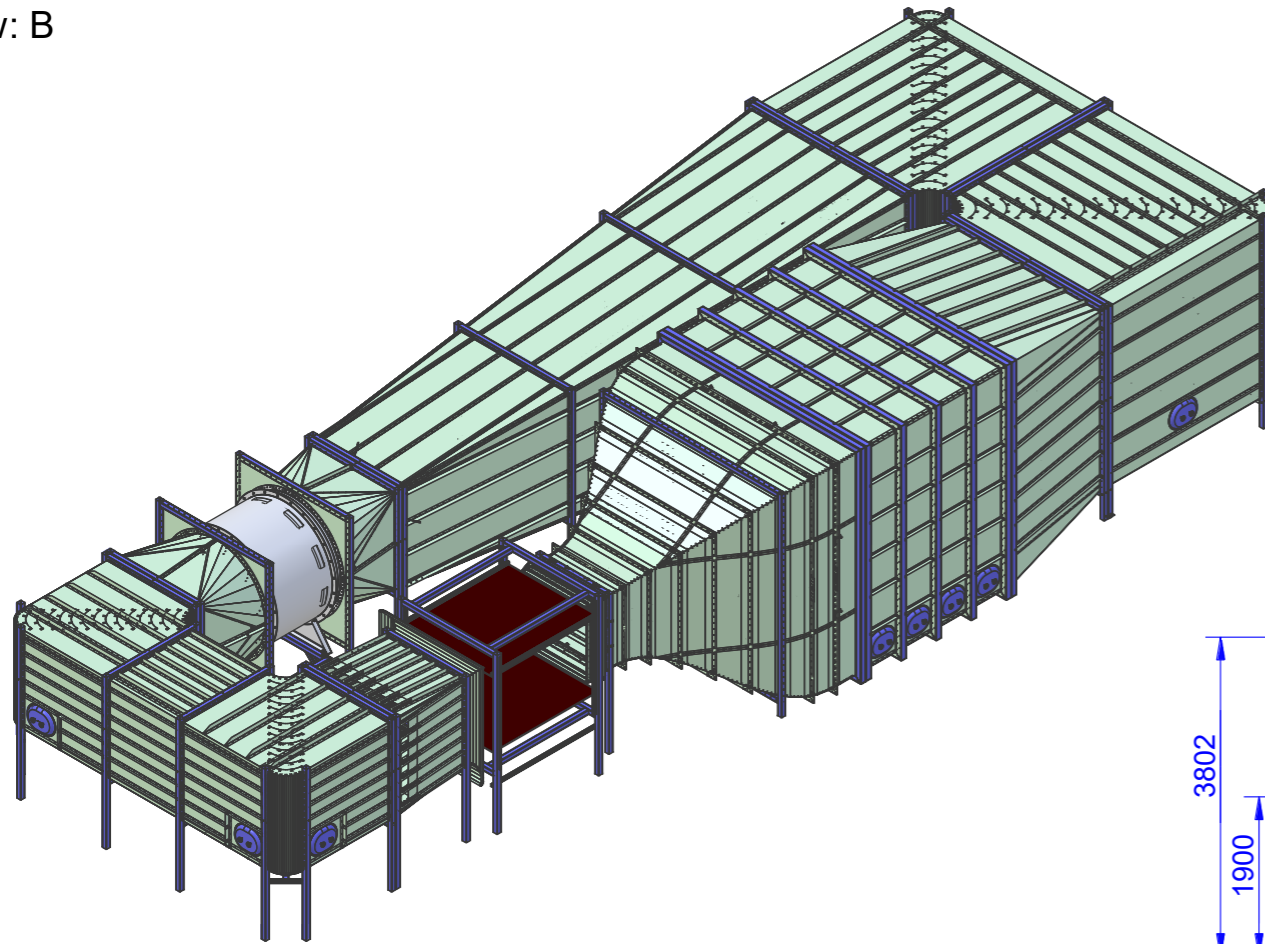

# WT237

Review: B

Ordernumber	Wind speed [m/s]	Current [A]	Review
WT237-20-B	2...20	22	B
WT237-30-B	3...30	56	B
WT237-40-B	4...40	116	B

## Specifications: (Customizing on request)

<b>Working Section</b>		
Width	[mm]	1200
Height	[mm]	1200
Length	[mm]	2000
<b>Air Data</b>		
Contraction	[-]	9
Turbulence Level (at 50 % wind speed)	[%]	0,4
<b>Electrical Data</b>		
Supply Voltage	[V/50Hz]	400
<b>Temperature</b>		
Operating Temp.	[°C]	-10...+40