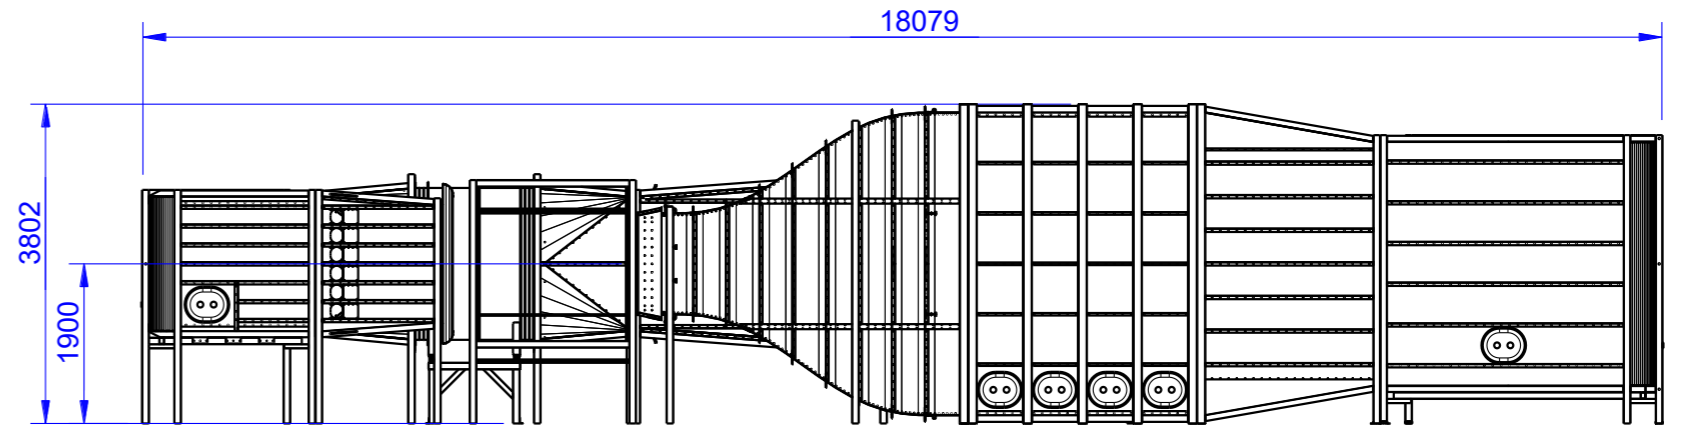

# WT237

Review: B

Ordernumber	Wind speed [m/s]	Current [A]	Review
WT237-20-B	2...20	22	B
WT237-30-B	3...30	56	B
WT237-40-B	4...40	116	B

## Specifications: (Customizing on request)

<b>Working Section</b>		
Width	[mm]	1200
Height	[mm]	1200
Length	[mm]	2000
<b>Air Data</b>		
Contraction	[-]	9
Turbulence Level (at 50 % wind speed)	[%]	0,4
<b>Electrical Data</b>		
Supply Voltage	[V/50Hz]	400
<b>Temperature</b>		
Operating Temp.	[°C]	-10...+40