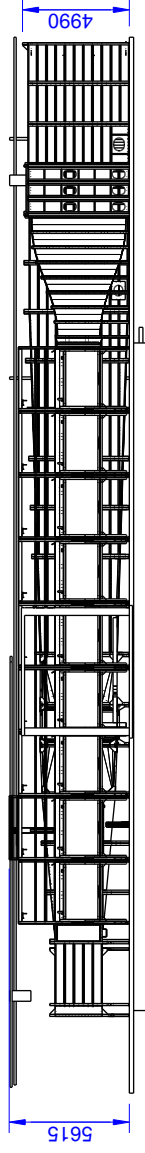

WT278

Review: A

Ordernumber	Wind speed [m/s]	Current [A]	Review
WT278-30-A	3...30	330	A

Technical changes reserved

Specifications: (Customizing on request)

Working Section	
Width [mm]	2000
Height [mm]	3000
Length [mm]	27000
Air Data	
Contraction [-]	5
Turbulence Level [%]	0,7
Electrical Data	
Supply Voltage [V/50Hz]	400
Temperature	
Operating Temp. [°C]	-10...+40