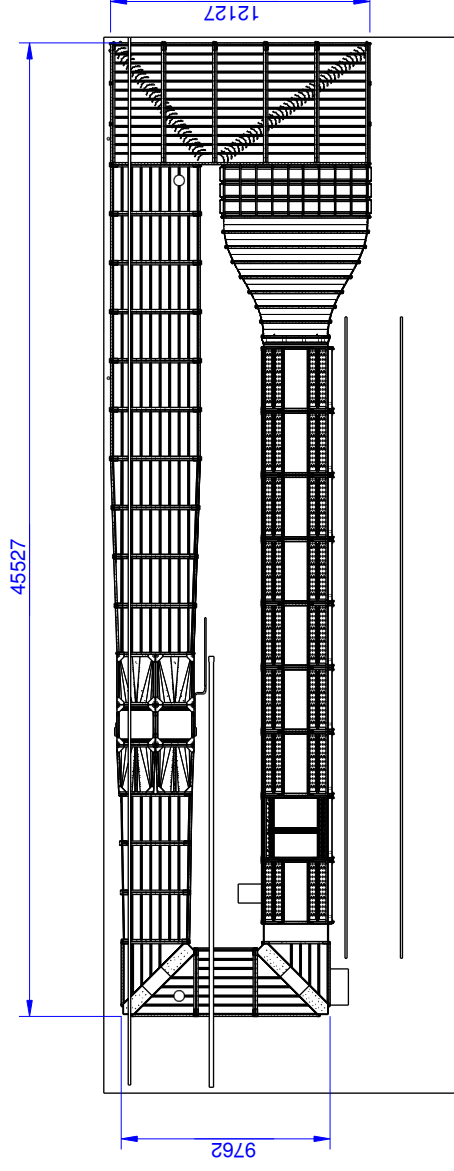

WT278

Review: A

Ordernumber	Wind speed [m/s]	Current [A]	Review
WT278-30-A	3...30	330	A

Technical changes reserved

Specifications: (Customizing on request)

Working Section	
Width [mm]	2000
Height [mm]	3000
Length [mm]	27000
Air Data	
Contraction [-]	5
Turbulence Level [%]	0,7
Electrical Data	
Supply Voltage [V/50Hz]	400
Temperature	
Operating Temp. [°C]	-10...+40