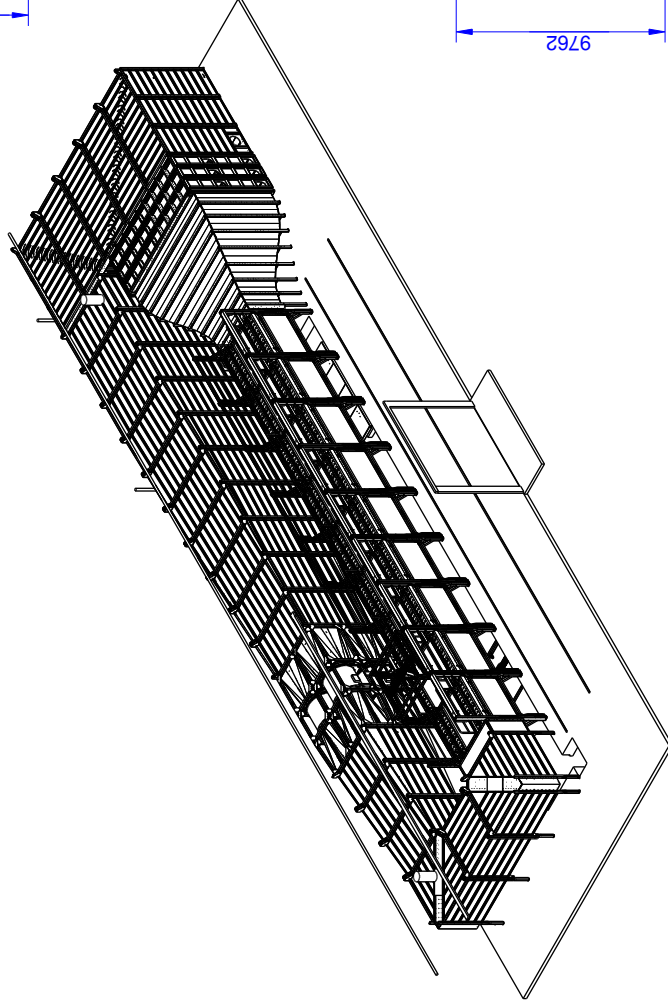

WT278

Review: A

Ordernumber	Wind speed [m/s]	Current [A]	Review
WT278-30-A	3...30	330	A

Technical changes reserved

Specifications: (Customizing on request)

Working Section	
Width [mm]	2000
Height [mm]	3000
Length [mm]	27000
Air Data	
Contraction [-]	5
Turbulence Level [%]	0,7
Electrical Data	
Supply Voltage [V/50Hz]	400
Temperature	
Operating Temp. [°C]	-10...+40